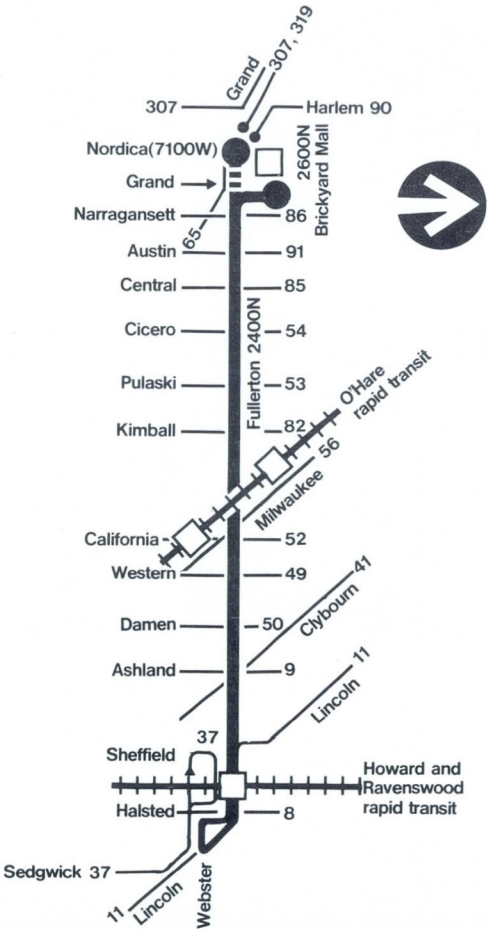

Fullerton

Chicago Transit Authority

For more information call the RTA
 24 hour Travel Information Center
 836-7000

Saturday

Eastbound

Leave Grand Nordica	Leave Brick Yard Mall	Leave Cicero	Leave California	Arrive Lincoln Webster
12:07a	—	12:18a	12:29a	12:40a
then every 30 minutes until				
3:37	—	3:48	3:59	4:10
4:02	—	4:13	4:24	4:35
4:26	—	4:37	4:48	4:59
4:50	—	5:01	5:12	5:23
5:10	—	5:21	5:32	5:43
5:28	—	5:39	5:50	6:02
5:46	—	5:57	6:08	6:22
6:04	—	6:16	6:27	6:42
6:22	—	6:34	6:46	7:02
6:40	—	6:53	7:05	7:21
6:55	—	7:08	7:20	7:36
—	—	*7:23	7:35	7:51
7:25	—	7:38	7:50	8:06
7:40	—	7:53	8:05	8:21
7:55	—	8:08	8:20	8:36
—	—	*8:22	8:34	8:51
8:23	—	8:36	8:49	9:06
8:37	—	8:50	9:04	9:21
8:52	—	9:05	9:19	9:36
9:07	—	9:20	9:34	9:51
—	—	*9:35	9:49	10:06
9:34	—	9:47	10:01	10:18
9:46	—	9:59	10:13	10:30
—	10:00a	10:11	10:25	10:42
—	10:12	10:23	10:37	10:54
—	—	*10:35	10:49	11:06
—	10:36	10:47	11:01	11:18
—	10:48	10:59	11:13	11:30
—	11:00	11:11	11:24	11:42
every 12 minutes from Brick Yard at:				
—	:00	:11	:24	:42
—	:12	:23	:36	:54
—	:24	:35	:48	:06
—	:36	:47	:00	:18
—	:48	:59	:12	:30
until				
—	4:48p	4:59p	5:12p	5:30p
—	5:01	5:12	5:25	5:43
—	5:16	5:27	5:40	5:58
—	5:31	5:42	5:55	6:13
5:44p	—	5:57	6:10	6:28
5:59	—	6:12	6:25	6:43
6:15	—	6:28	6:41	6:58
6:31	—	6:44	6:56	7:13
6:47	—	6:59	7:11	7:28
7:03	—	7:15	7:26	7:43
7:18	—	7:30	7:41	7:58
7:33	—	7:45	7:56	8:13
7:48	—	8:00	8:11	8:28
8:03	—	8:15	8:26	8:43
then every 20 minutes at:				
:03	—	:15	:26	:43
:23	—	:35	:46	:03
:43	—	:55	:06	:23
until				
10:43	—	10:55	11:06	11:23
11:04	—	11:16	11:27	11:42
11:25	—	11:37	11:48	12:02a
11:46	—	11:58	12:09a	12:21