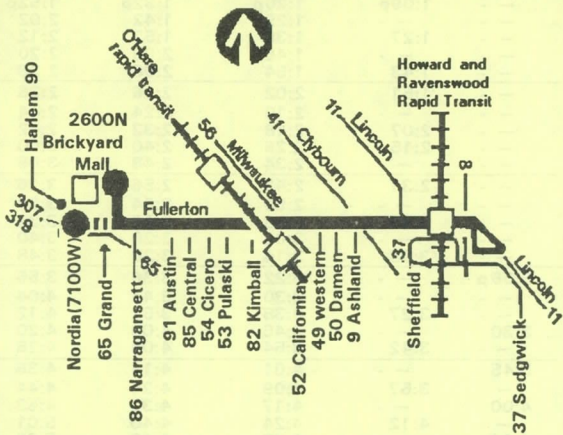

Effective December 06, 1992

74 Fullerton

For more information call the RTA
Travel Information Center in
Chicago 312- 836-7000
suburbs 1-(800)-972-7000 toll-free

Open every day of the year from 5AM until 1AM next day.