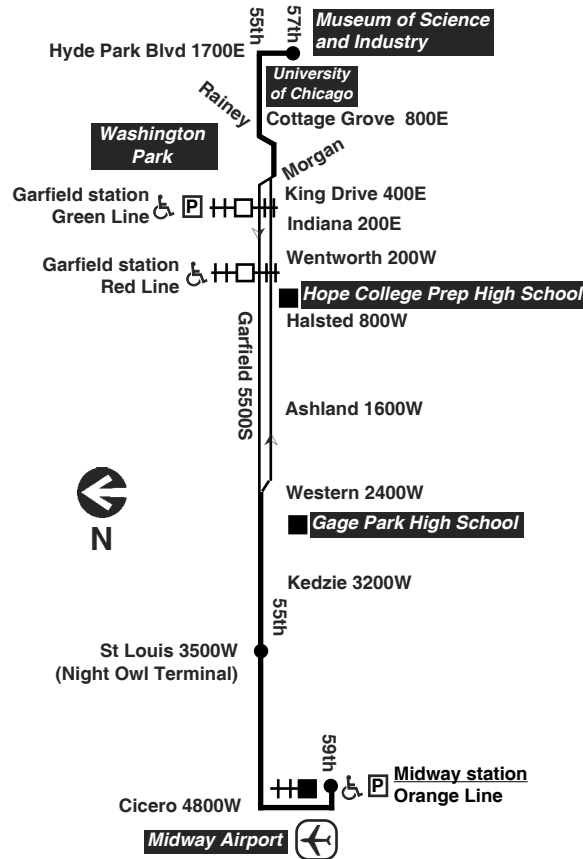

Chicago Transit Authority

Garfield

Effective August 21, 2022

Additional service may be provided on school days, September through June

N55 Night Owl Service between St Louis and Museum

Monday thru Friday

Eastbound