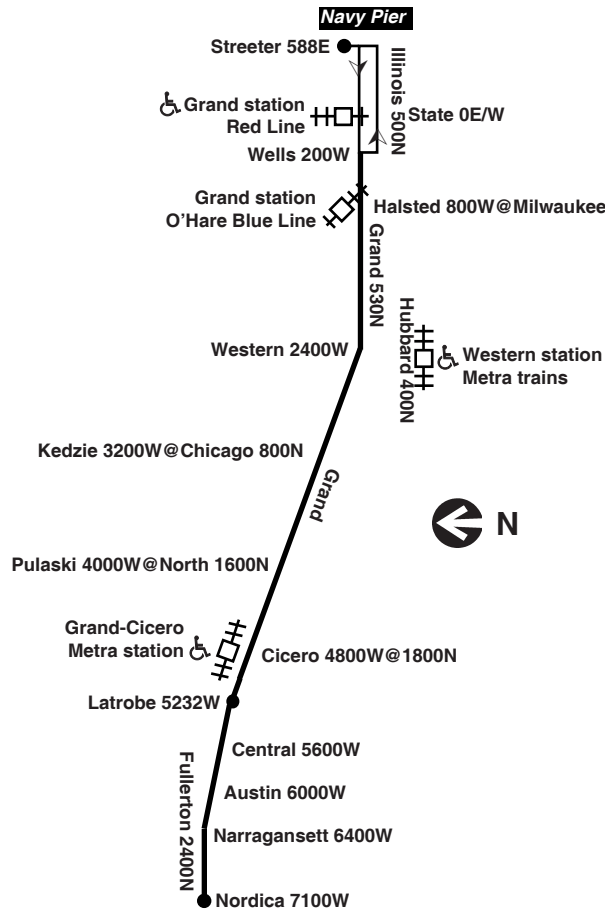

**Chicago Transit Authority**

**65**   
Grand

Effective June 17, 2018

**Monday thru Friday**

**Eastbound**

Leave Grand/Nordica	Grand/Cicero	Grand/Pulaski	Grand/Chicago	Grand/Milwaukee/Halsted	Arrive Navy Pier
4:47am	4:59am	5:04am	5:11am	5:23am	5:35am
5:12	5:24	5:29	5:36	5:48	6:00
5:32	5:45	5:50	5:58	6:11	6:25
5:47	6:00	6:06	6:14	6:27	6:41
6:00	6:13	6:19	6:27	6:41	6:55
6:11	6:26	6:32	6:41	6:56	7:10
6:20	6:35	6:41	6:50	7:06	7:20
6:28	6:44	6:50	6:59	7:15	7:30
6:35	6:51	6:57	7:06	7:23	7:38
6:42	6:58	7:05	7:15	7:33	7:49
7:01 L	7:05	7:11	7:22	7:40	7:56
6:54	7:12	7:18	7:29	7:47	8:04
7:13 L	7:17	7:24	7:34	7:53	8:10
7:05	7:22	7:29	7:39	7:58	8:15