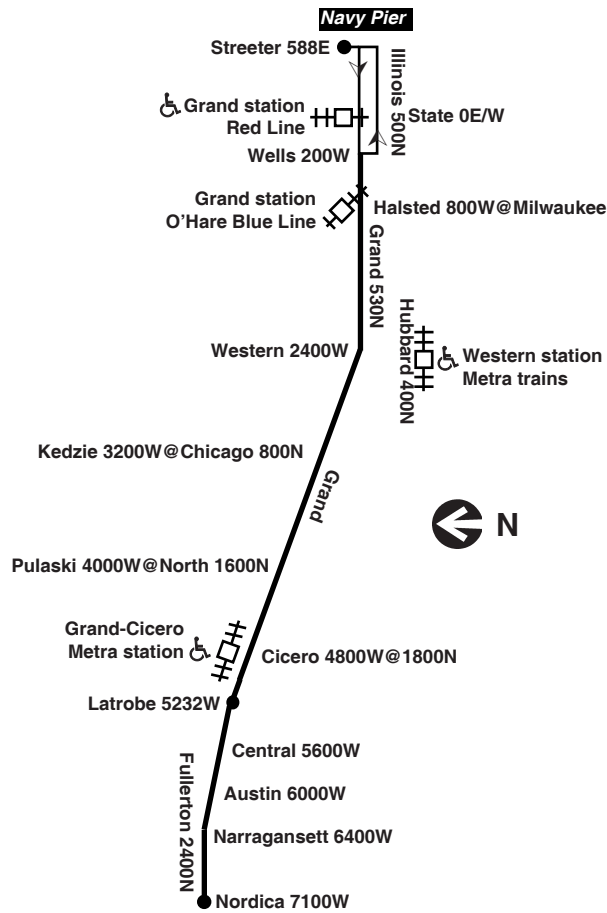

CTA Bike & Ride

Bicycle racks are available on the front exteriors of CTA buses. Bicycles can be placed on bicycle racks during normal hours of operation for each route. Racks accommodate two (2) bicycles at a time. Bicycles are also permitted on CTA trains during certain hours.

Please Stand Up

for Seniors and People with Disabilities

Federal law requires priority seating be designated for seniors and people with disabilities.

The schedules and other information in this timetable are subject to change. CTA does not assume responsibility for errors in timetables, nor for inconvenience or damage resulting from delayed trains or buses due to weather, traffic conditions, etc.

CTA operating costs are funded in part through the Regional Transportation Authority, by the federal and state governments, and the City of Chicago and County of Cook.

Supplementary service may be provided over portions of this route in addition to the trips shown. Please check destination signs and announcements when boarding buses.

For more Information call the RTA Travel Information Center in Chicago: 312-836-7000. Open 6am until 7pm, Monday thru Saturday.

Para obtener mayor información, en Español, llame al Centro de Información: 312-836-7000.

Chicago Transit Authority

65
Grand

Effective December 20, 2020

Monday thru Friday **65 Grand**

Eastbound

Leave Grand/Nordica	Grand/Cicero	Grand/Pulaski	Grand/Chicago	Grand/Milwaukee/Halsted	Arrive Grand/Navy Pier
4:45am	4:57am	5:02am	5:09am	5:21am	5:34am
5:11	5:23	5:28	5:35	5:47	6:00
5:32	5:45	5:50	5:58	6:11	6:25
5:47	6:00	6:06	6:14	6:27	6:41
6:00	6:13	6:19	6:27	6:41	6:55
6:11	6:26	6:32	6:41	6:56	7:10
6:21	6:36	6:42	6:52	7:07	7:22
6:43 L	6:47	6:53	7:03	7:19	7:34
6:41	6:57	7:04	7:14	7:32	7:48
7:03 L	7:08	7:14	7:25	7:43	7:59
6:59	7:17	7:23	7:34	7:53	8:09
7:21 L	7:25	7:32	7:42	8:01	8:18
7:16	7:33	7:40	7:50	8:09	8:26
7:36 L	7:41	7:47	7:58	8:17	8:33
7:31	7:48	7:55	8:05	8:24	8:41
7:52 L	7:56	8:02	8:12	8:31	8:48
7:48	8:05	8:11	8:21	8:40	8:57
8:11 L	8:15	8:21	8:31	8:50	9:07
8:08	8:24	8:30	8:41	8:59	9:16
-----	-----	8:49T	8:51	9:09	9:26
8:28	8:44	8:50	9:01	9:19	9:35

then every 10 to 14 minutes from Grand/Nordica until

2:32pm	2:48pm	2:56pm	3:05pm	3:20pm	3:35pm
2:47	3:04	3:11	3:20	3:35	3:50
3:02	3:20	3:27	3:36	3:52	4:06
3:16	3:34	3:41	3:50	4:06	4:20
-----	-----	-----	3:55	4:10	4:25
-----	-----	-----	3:59	4:15	4:29
3:29	3:47	3:54	4:04	4:19	4:34
3:41	3:59	4:06	4:16	4:31	4:46
-----	-----	-----	4:22	4:37	4:52
3:53	4:11	4:18	4:28	4:43	4:58
-----	-----	-----	4:35	4:51	5:06
4:05	4:23	4:31	4:40	4:56	5:11
4:18	4:36	4:43	4:52	5:09	5:25
-----	-----	4:50	4:59	5:17	5:33
4:30	4:48	4:56	5:05	5:23	5:39
4:44	5:02	5:10	5:19	5:37	5:53
4:58	5:16	5:24	5:33	5:50	6:06
5:17	5:21	5:28	-----	-----	-----
5:09	5:28	5:35	-----	-----	-----
5:15	5:34	5:40	5:50	6:06	6:21
5:37 L	5:40	5:47	-----	-----	-----
5:33	5:50	5:57	6:06	6:21	6:36
5:55 L	5:59	6:06	-----	-----	-----
5:50	6:07	6:14	6:23	6:38	6:53
6:14 L	6:17	6:23	-----	-----	-----
6:08	6:24	6:31	6:39	6:53	7:07
6:32 L	6:35	6:41	-----	-----	-----
6:29	6:45	6:51	6:59	7:13	7:26
6:50 L	6:53	6:58	-----	-----	-----
6:50	7:05	7:10	7:18	7:31	7:44
7:07 L	7:10	7:16	-----	-----	-----
7:11	7:25	7:31	-----	-----	-----
7:12	7:26	7:31	7:39	7:52	8:05
7:34	7:48	7:53	8:01	8:14	8:27
7:52	8:06	8:12	-----	-----	-----
7:56	8:10	8:15	8:23	8:36	8:49
8:18	8:32	8:37	8:45	8:57	9:10
8:21	8:35	8:40	-----	-----	-----
8:41	8:54	8:59	9:06	9:17	9:30
9:04	9:17	9:22	9:29	9:40	9:52
9:13	9:26	9:31	-----	-----	-----
9:32	9:43	9:48	-----	-----	-----
9:52	10:03	10:07	-----	-----	-----
10:10	10:20	10:24	-----	-----	-----
10:30	10:40	10:43	-----	-----	-----
10:50	11:00	11:04	-----	-----	-----

L - trip begins/ends at Grand/Latrobe at time shown

Westbound