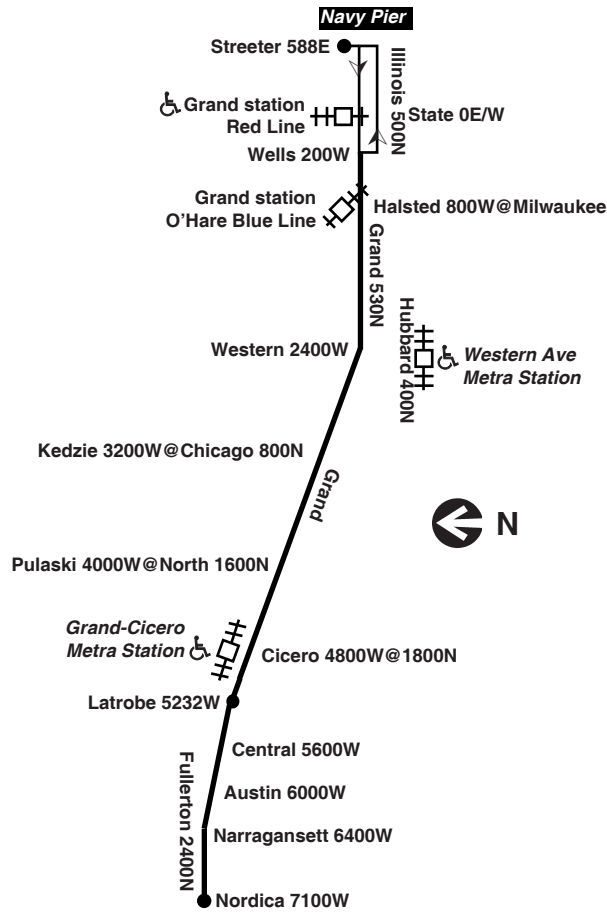

CTA Bike & Ride

Bicycle racks are available on the front exteriors of CTA buses. Bicycles can be placed on bicycle racks during normal hours of operation for each route. Racks accommodate two (2) bicycles at a time. Bicycles are also permitted on CTA trains during certain hours.

Please Stand Up

for Seniors and People with Disabilities
Federal law requires priority seating be designated for seniors and people with disabilities.

The schedules and other information in this timetable are subject to change. CTA does not assume responsibility for errors in timetables, nor for inconvenience or damage resulting from delayed trains or buses due to weather, traffic conditions, etc.

CTA operating costs are funded in part through the Regional Transportation Authority, by the federal and state governments, and the City of Chicago and County of Cook.

Supplementary service may be provided over portions of this route in addition to the trips shown. Please check destination signs and announcements when boarding buses.

For more Information call the RTA Travel Information Center in Chicago: 312-836-7000. Open 6am until 7pm, Monday thru Saturday.

Para obtener mayor información, en Español, llame al Centro de Información: 312-836-7000.

Chicago Transit Authority

65
Grand

Effective August 29, 2021

Monday thru Friday

Eastbound

Leave Grand/Nordica	Grand/Cicero	Grand/Pulaski	Grand/Chicago	Grand/Milwaukee/Halsted	Arrive Navy Pier
4:45am	4:57am	5:02am	5:09am	5:21am	5:34am
5:11	5:23	5:28	5:35	5:47	6:00
5:32	5:45	5:50	5:58	6:11	6:25
5:47	6:00	6:06	6:14	6:27	6:41
6:00	6:13	6:19	6:27	6:41	6:55
6:11	6:26	6:32	6:41	6:56	7:10
6:21	6:36	6:42	6:52	7:07	7:22
6:43 L	6:47	6:53	7:03	7:19	7:34
6:41	6:57	7:04	7:14	7:32	7:48
7:03 L	7:08	7:14	7:25	7:43	7:59
6:59	7:17	7:23	7:34	7:53	8:09
7:21 L	7:25	7:32	7:42	8:01	8:18
7:16	7:33	7:40	7:50	8:09	8:26
7:36 L	7:41	7:47	7:58	8:17	8:33
7:31	7:48	7:55	8:05	8:24	8:41
7:52 L	7:56	8:02	8:12	8:31	8:48
7:48	8:05	8:11	8:21	8:40	8:57
8:11 L	8:15	8:21	8:31	8:50	9:07
8:08	8:24	8:30	8:41	8:59	9:16
-----	-----	8:49T	8:51	9:09	9:26
8:28	8:44	8:50	9:01	9:19	9:35

then every 10 to 21 minutes from Grand/Nordica until

2:47pm	3:04pm	3:11pm	3:20pm	3:35pm	3:50pm
3:02	3:20	3:27	3:36	3:52	4:06
3:16	3:34	3:41	3:50	4:06	4:20
-----	-----	-----	3:55	4:10	4:25
-----	-----	-----	3:59	4:15	4:29
3:29	3:47	3:54	4:04	4:19	4:34
3:41	3:59	4:06	4:16	4:31	4:46
-----	-----	4:20NT	4:22	4:37	4:52
3:53	4:11	4:18	4:28	4:43	4:58
-----	-----	4:26	4:35	4:51	5:06
4:05	4:23	4:31	4:40	4:56	5:11
4:18	4:36	4:43	4:52	5:09	5:25
-----	-----	4:50	4:59	5:17	5:33
4:30	4:48	4:56	5:05	5:23	5:39
4:44	5:02	5:10	5:19	5:37	5:53
4:58	5:16	5:24	5:33	5:50	6:06
5:17 L	5:21	5:28	-----	-----	-----
5:09	5:28	5:35	-----	-----	-----
5:15	5:34	5:40	5:50	6:06	6:21
5:37 L	5:40	5:47	-----	-----	-----
5:33	5:50	5:57	6:06	6:21	6:36
5:55 L	5:59	6:06	-----	-----	-----
5:50	6:07	6:14	6:23	6:38	6:53
6:14 L	6:17	6:23	-----	-----	-----
6:08	6:24	6:31	6:39	6:53	7:07
6:32 L	6:35	6:41	-----	-----	-----
6:29	6:45	6:51	6:59	7:13	7:26
6:50 L	6:53	6:58	-----	-----	-----
6:50	7:05	7:10	7:18	7:31	7:44
7:07 L	7:10	7:16	-----	-----	-----
7:11	7:25	7:31	-----	-----	-----
7:12	7:26	7:31	7:39	7:52	8:05
7:34	7:48	7:53	8:01	8:14	8:27
7:52	8:06	8:12	-----	-----	-----
7:56	8:10	8:15	8:23	8:36	8:49
8:18	8:32	8:37	8:45	8:57	9:10
8:21	8:35	8:40	-----	-----	-----
8:41	8:54	8:59	9:06	9:17	9:30
9:04	9:17	9:22	9:29	9:40	9:52
9:13	9:26	9:31	-----	-----	-----
9:32	9:43	9:48	-----	-----	-----
9:52	10:03	10:07	-----	-----	-----
10:10	10:20	10:24	-----	-----	-----
10:30	10:40	10:43	-----	-----	-----
10:50	11:00	11:04	-----	-----	-----

L - trip begins/ends at Grand/Latrobe at time shown
N - trip modified on non-school days

65 Grand

Westbound