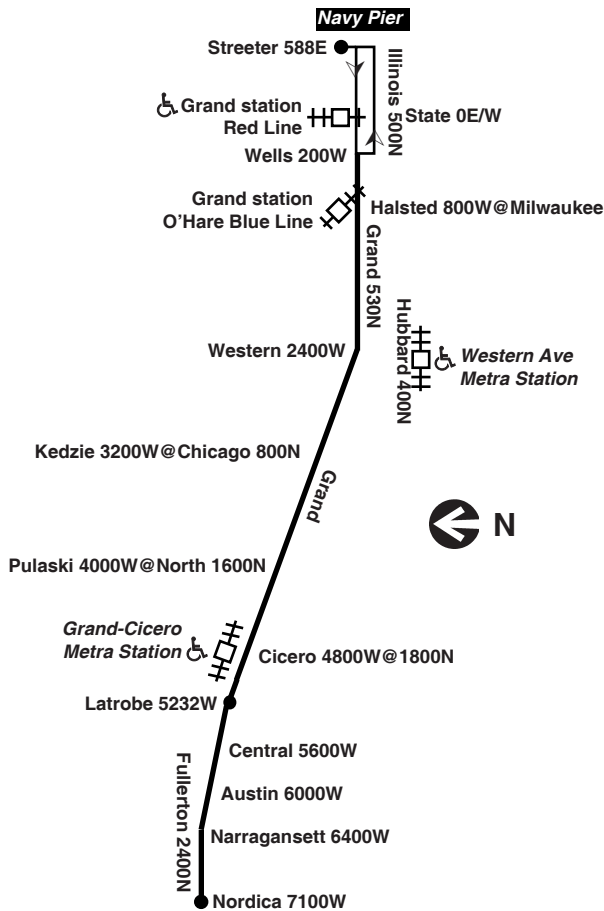

CTA operating costs are funded in part through the Regional Transportation Authority, by the federal and state governments, and the City of Chicago and County of Cook.

Supplementary service may be provided over portions of this route in addition to the trips shown. Please check destination signs and announcements when boarding buses.

Chicago Transit Authority

65 
Grand

Effective June 12, 2022

Monday thru Friday

Eastbound

Leave Grand/Nordica	Grand/Cicero	Grand/Pulaski	Grand/Chicago	Grand/Milwaukee/Halsted	Arrive Grand/ Navy Pier
4:45am	4:57am	5:02am	5:09am	5:21am	5:34am
5:11	5:23	5:28	5:35	5:47	6:00
5:32	5:45	5:50	5:58	6:11	6:25
5:47	6:00	6:06	6:14	6:27	6:41
6:00	6:13	6:19	6:27	6:41	6:55
6:11	6:26	6:32	6:41	6:56	7:10
6:21	6:36	6:42	6:52	7:07	7:22
6:43 L	6:47	6:53	7:03	7:19	7:34
6:41	6:57	7:04	7:14	7:32	7:48
7:03 L	7:08	7:14	7:25	7:43	7:59
6:59	7:17	7:23	7:34	7:53	8:09
7:21 L	7:25	7:32	7:42	8:01	8:18
7:16	7:33	7:40	7:50	8:09	8:26
7:36 L	7:41	7:47	7:58	8:17	8:33
7:31	7:48	7:55	8:05	8:24	8:41
7:52 L	7:56	8:02	8:12	8:31	8:48
7:48	8:05	8:11	8:21	8:40	8:57
8:11 L	8:15	8:21	8:31	8:50	9:07
8:08	8:24	8:30	8:41	8:59	9:16
-----	-----	8:49T	8:51	9:09	9:26
8:28	8:44	8:50	9:01	9:19	9:35
8:38	8:54	9:00	9:10	9:27	9:44