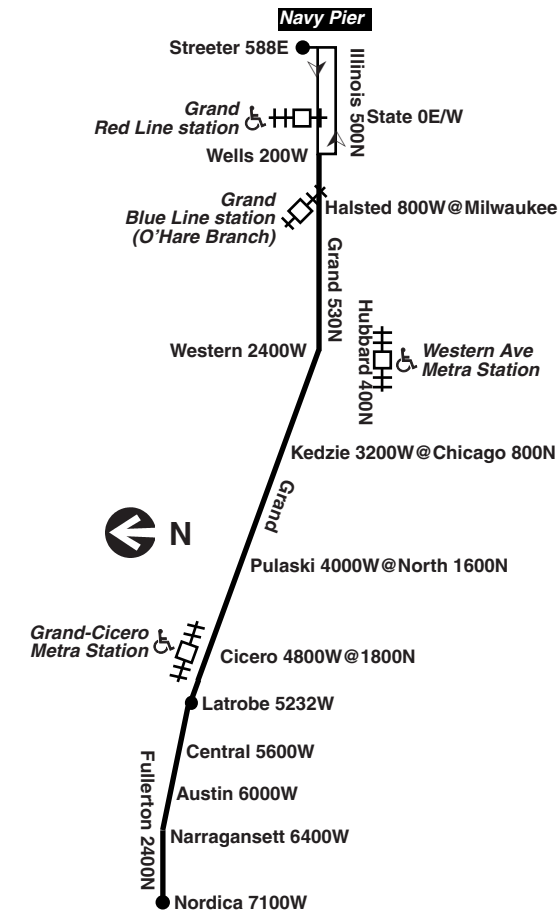

Pay close attention to destination signs and announcements when boarding: added service may sometimes be provided over portions of this or any bus route and some trips can end before the furthest terminal on a line depending on service needs or time of day.

# 65 Grand

Effective Mar. 24, 2024

All CTA buses are accessible

[transitchicago.com/bus/65](http://transitchicago.com/bus/65)

**Monday thru Friday**

**#65 Grand**

**Eastbound**

LV Grand/Nordica	Grand/Cicero	Grand/Pulaski	Grand/Chicago	Grand/Milwaukee/Halsted	AR Navy Pier
4:45a	4:57a	5:02a	5:09a	5:21a	5:34a
5:10	5:22	5:27	5:34	5:46	5:59
5:30	5:43	5:49	5:57	6:10	6:23
5:50	6:04	6:09	6:17	6:31	6:45
6:08	6:23	6:29	6:38	6:53	7:07
6:25	6:40	6:46	6:56	7:12	7:27
---	6:52	6:58	7:08	7:24	7:39
6:47	7:04	7:10	7:21	7:39	7:55
---	7:16	7:22	7:33	7:52	8:08
7:10	7:27	7:34	7:44	8:03	8:20
7:21	7:39	7:45	7:56	8:15	8:31
---	7:50	7:57	8:07	8:26	8:43
7:45	8:02	8:09	8:19	8:38	8:55
---	8:15	8:21	8:31	8:50	9:07
8:11	8:27	8:33	8:44	9:02	9:19
8:25	8:41	8:47	8:58	9:16	9:32
8:46	9:01	9:08	9:18	9:35	9:51
9:07	9:22	9:29	9:39	9:55	10:11
9:28	9:43	9:51	10:00	10:16	10:32
9:38	9:54	10:01	---	---	---
9:49	10:04	10:11	10:21	10:36	10:50

Westbound

LV Navy Pier	Grand/Milwaukee/Halsted	Grand/Chicago	Grand/Pulaski	Grand/Cicero	LV Grand/Nordica
-----	-----	-----	6:19a	6:24a	6:37a
-----	-----	-----	6:43	6:48	7:00
-----	-----	-----	7:06	7:11	7:23
-----	-----	-----	7:28	7:33	7:45
-----	-----	-----	7:49	7:54	8:06
7:33a	7:44a	7:55a	8:02	8:07	8:20