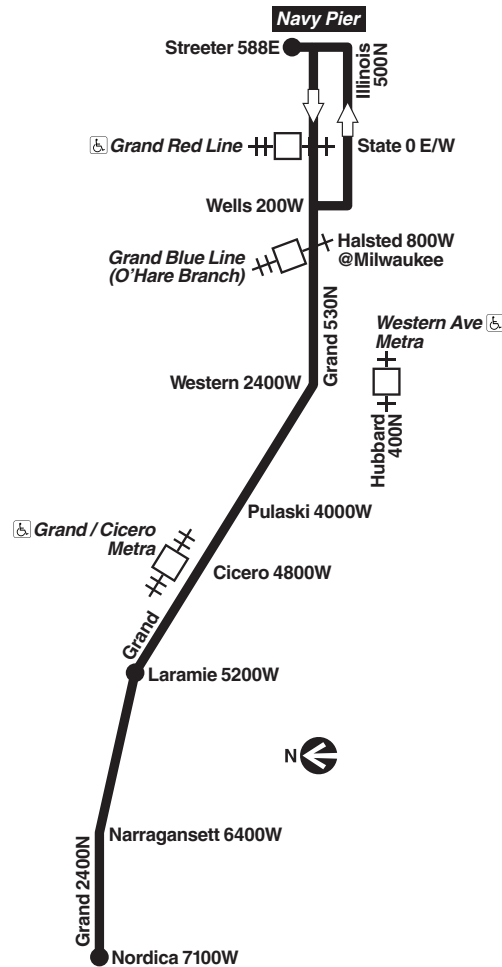

Bicycle racks are installed on the front of all CTA buses and are allowed on CTA trains during certain hours. See our [Bike & Ride](#) brochure or webpage for help on how to use racks and more.

Know before you go: Get alerts from us by text or e-mail about planned service changes every week or instant alerts for unplanned reroutes and disruptions. Sign up for CTA Updates today at transitchicago.com/updates.

Chicago Transit Authority

65 Grand

Effective Mar. 29, 2026

All CTA buses are accessible

transitchicago.com/bus/65

Monday thru Friday

#65 Grand

Eastbound

T - trip begins/ends at Chicago/Troy at time shown

Westbound

LV Navy Pier	Grand/Milwaukee/Halsted	Grand/Chicago	Grand/Pulaski	Grand/Cicero	Grand/Laramie	AR Grand/Nordica
-----	-----	-----	-----	4:25a	4:30a	4:33a
-----	-----	-----	-----	4:51	4:56	4:59
-----	-----	-----	-----	5:12	5:17	5:20
-----	-----	-----	-----	5:26	5:31	5:34
-----	-----	-----	-----	5:39	5:44	5:47
-----	-----	-----	-----	5:50	5:55	5:58
-----	-----	-----	-----	6:00	6:06	6:10
5:39a	5:51a	6:02a	6:10	6:15	6:19	6:30
6:05	6:17	6:29	6:38	6:44	6:48	6:59
6:30	6:44	6:56	7:05	7:11	7:15	7:26
6:46	7:01	7:13	7:22	7:28	7:32	7:44
7:01	7:17	7:30	7:39	7:45	7:49	8:01
7:16	7:32	7:45	7:54	8:00	8:04	8:16
7:31	7:47	8:00	8:09	8:15	8:19	8:31
7:46	8:01	8:14	8:23	8:29	8:33	8:45
8:00	8:17	8:29	8:38	8:44	8:47	8:59
8:10	8:27	8:39	8:42T	-----	-----	-----
8:20	8:37	8:49	8:58	9:04	9:07	9:19
8:40	8:57	9:09	9:18	9:24	9:27	9:39
9:00	9:15	9:27	9:36	9:41	9:45	9:56
9:20	9:35	9:47	9:56	10:01	10:05	10:16
9:40	9:55	10:07	10:16	10:22	10:26	10:37
10:01	10:15	10:27	10:37	10:42	10:46	10:57
10:21	10:36	10:48	10:57	11:03	11:07	11:18
10:42	10:56	11:08	11:18	11:23	11:27	11:38
11:02	11:18	11:30	11:40	11:46	11:50	12:02p
11:23	11:38	11:51	12:01p	12:07p	12:11p	12:23p
11:43	11:59	12:12p	12:23	12:29	12:33	12:45