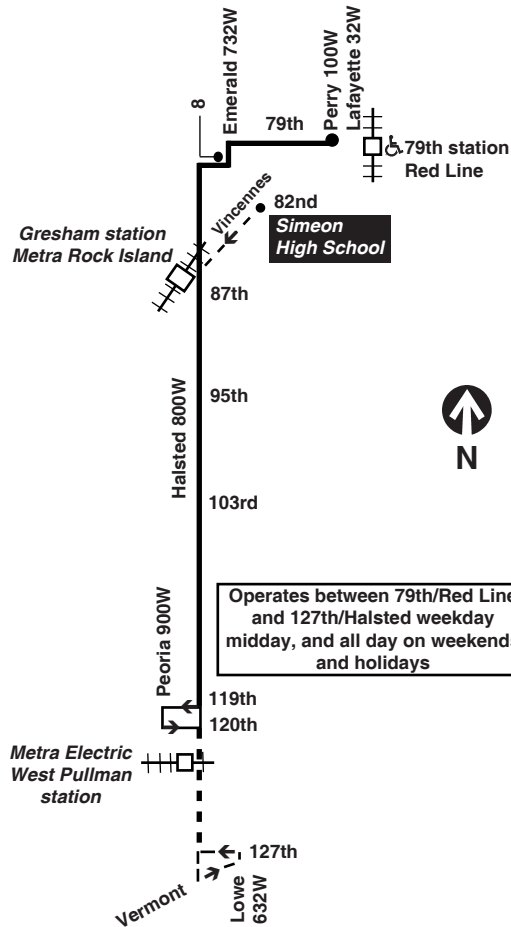

CTA Bike & Ride

Bicycle racks are available on the front exteriors of CTA buses. Bicycles can be placed on bicycle racks during normal hours of operation for each route. Racks accommodate two (2) bicycles at a time. Bicycles are also permitted on CTA trains during certain hours.

Please Stand Up &

for Seniors and People with Disabilities
Federal law requires priority seating be designated for seniors and people with disabilities.

The schedules and other information in this timetable are subject to change. CTA does not assume responsibility for errors in timetables, nor for inconvenience or damage resulting from delayed trains or buses due to weather, traffic conditions, etc.

Supplementary service may be provided over portions of this route in addition to the trips shown. Please check destination signs and announcements when boarding buses.

CTA operating costs are funded in part through the Regional Transportation Authority, by the federal and state governments, and the City of Chicago and County of Cook.

For more information call the RTA Travel Information Center in Chicago: 312-836-7000. Open 5 a.m. until 1 a.m. every day.

Para obtener mayor información, en Español, llame al Centro de Información: 312-836-7000.

Chicago Transit Authority

8A

South Halsted

Effective March 27, 2016

Additional service may be provided on school days, September through June

Monday thru Friday

8A South Halsted

Northbound

Leave 127th/Halsted	Leave 120th/Halsted	103rd/Halsted	95th/Halsted	87th/Halsted	79th/Perry Red Line	Arrive
----	6:00am	6:09am	6:14am	6:18am	6:27am	----
----	6:20	6:30	6:35	6:40	6:50	----
----	6:36	6:46	6:52	6:57	7:07	----
----	6:49	6:59	7:05	7:10	7:20	----
----	7:02	7:12	7:18	7:23	7:33	----
----	7:13	7:23	7:29	7:34	7:44	----
----	7:24	7:35	7:41	7:46	7:57	----
----	7:36	7:47	7:53	7:58	8:09	----
----	7:49	8:00	8:06	8:11	8:22	----
----	8:03	8:14	8:20	8:25	8:36	----
----	8:19	8:29	8:35	8:40	8:50	----
----	8:36	8:46	8:52	8:56	9:06	----
----	8:53	9:03	9:09	9:13	9:23	----
9:05am	9:10	9:21	9:26	9:31	9:41	----
9:23	9:28	9:39	9:44	9:49	9:59	----
9:41	9:46	9:57	10:02	10:07	10:17	----
9:59	10:04	10:15	10:20	10:25	10:35	----
10:17	10:22	10:33	10:38	10:42	10:53	----
10:35	10:40	10:51	10:56	11:00	11:11	----
10:53	10:58	11:09	11:14	11:18	11:29	----
11:11	11:16	11:27	11:32	11:36	11:47	----
11:29	11:34	11:45	11:50	11:54	12:05pm	----
11:47	11:52	12:03pm	12:08pm	12:12pm	12:23	----
12:05pm	12:10pm	12:21	12:26	12:30	12:41	----
12:23	12:28	12:39	12:45	12:49	1:00	----
12:39	12:44	12:55	1:01	1:05	1:16	----
12:55	1:00	1:11	1:17	1:21	1:32	----
1:10	1:15	1:26	1:32	1:36	1:47	----
1:25	1:30	1:41	1:47	1:51	2:02	----
1:40	1:45	1:56	2:02	2:06	2:17	----
1:55	2:00	2:11	2:17	2:21	2:32	----
2:10	2:15	2:26	2:32	2:36	2:47	----
----	2:28	2:39	2:44	2:49	3:01	----
----	2:40	2:51	2:56	3:01	3:13	----
----	2:53	3:04	3:09	3:14	3:26	----
----	3:00U	3:11	3:17	3:22	3:33	----
----	3:08	3:19	3:24	3:29	3:41	----
----	3:15U	3:26	3:32	3:37	3:48	----
----	3:23	3:34	3:40	3:45	3:56	----
----	3:38	3:49	3:55	4:00	4:11	----
----	3:53	4:04	4:10	4:15	4:26	----
----	4:03M	4:14	4:20	4:25	4:36	----
----	4:08	4:19	4:25	4:30	4:41	----
----	4:15M	4:26	4:32	4:37	4:49	----
----	4:23	4:34	4:40	4:45	4:56	----
----	4:38	4:49	4:55	5:00	5:11	----
----	4:53	5:03	5:09	5:13	5:24	----
----	5:08	5:18	5:24	5:28	5:39	----
----	5:23	5:33	5:39	5:43	5:54	----
----	5:39	5:49	5:55	5:59	6:10	----
----	5:57	6:07	6:12	6:16	6:27	----
----	6:15	6:25	6:30	6:34	6:45	----
----	6:32	6:42	6:47	6:51	7:02	----
----	6:50	6:59	7:04	7:08	7:18	----
----	7:10	7:19	7:24	7:28	7:38	----
----	7:30	7:39	7:44	7:48	7:58	----
----	7:51	8:00	8:05	8:09	8:19	----
----	8:15	8:24	8:29	8:33	8:43	----
----	8:40	8:49	8:54	8:58	9:07	----

Southbound