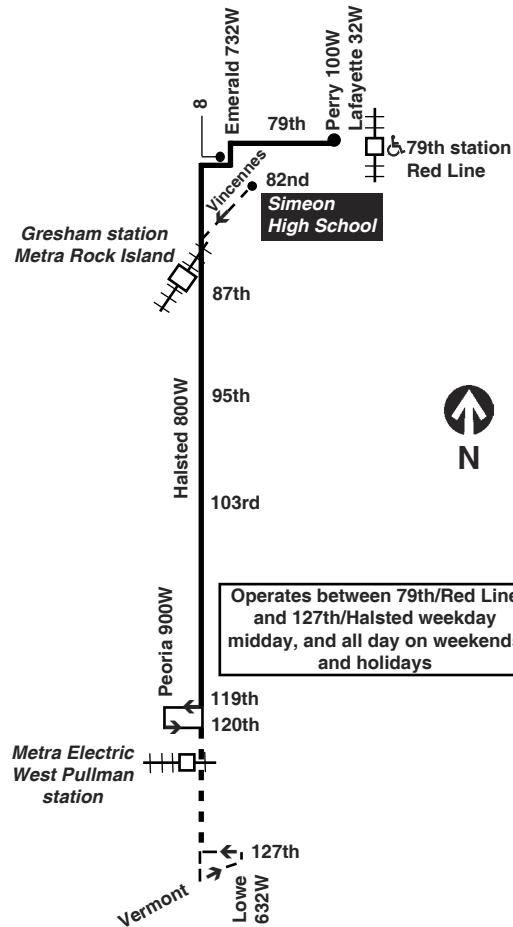

Chicago Transit Authority

8A

South Halsted

Effective August 21, 2022

Operates between 79th/Red Line and 127th/Halsted weekday midday, and all day on weekends and holidays

Monday thru Friday

8A South Halsted

M - Trip operates Monday thru Friday except Wednesday, school days only.
W - Trip operates on Wednesday, school days only

V - Trip starts at Vincennes/82nd at time shown
am light face pm bold face