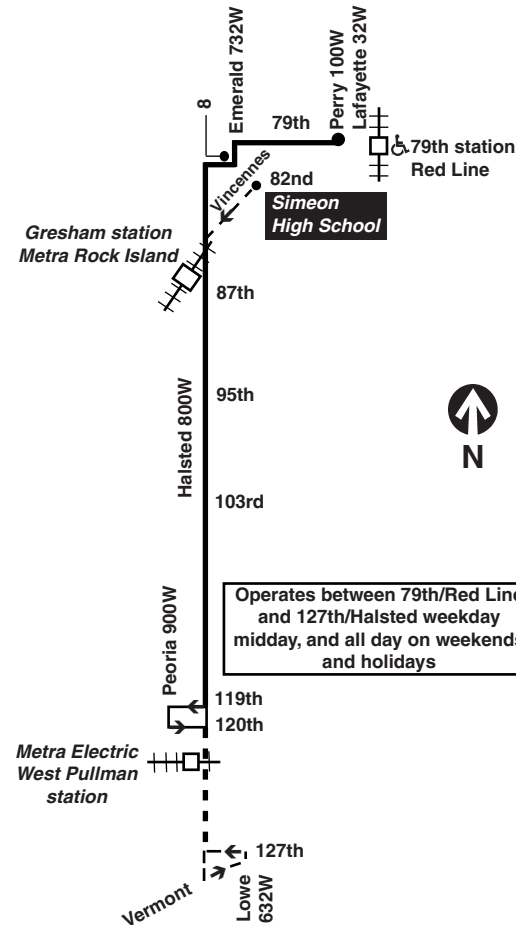

Federal law requires priority seating be designated for seniors and people with disabilities. **Please stand up** and yield these seats when needed for qualifying riders or when asked.

Schedules and other info in this timetable are subject to change. CTA does not assume responsibility for errors in timetables nor for inconvenience or damage resulting from delays.

Pay close attention to destination signs and announcements when boarding: added service may sometimes be provided over portions of this or any bus route and some trips can end before the furthest terminal on a line depending on service needs or time of day.

Bicycle racks are installed on the front of all CTA buses and are allowed on CTA trains during certain hours. See our [Bike & Ride brochure](#) or webpage for help on how to use racks and more.

Know before you go: Get alerts from us by text or e-mail about planned service changes every week or instant alerts for unplanned reroutes and disruptions. Sign up for CTA Updates today at transitchicago.com/updates.

For more travel information, use the Ventra app or call the RTA Travel Information Center at 312-836-7000. *Para obtener mayor información, en Español, llame al Centro de Información a 312-836-7000.*

Chicago Transit Authority

8A South Halsted

Effective Aug. 25, 2024

All CTA buses are accessible

transitchicago.com/bus/8A

Monday thru Friday

#8A South Halsted

Northbound

LV 127th/Lowe	LV Halsted/120th	Halsted/103rd	Halsted/95th	Halsted/87th	AR 79th Red Line
----	6:00a	6:09a	6:14a	6:18a	6:27a
----	6:20	6:29	6:34	6:39	6:48
----	6:37	6:47	6:53	6:57	7:07
----	6:53	7:03	7:09	7:13	7:23
----	7:06	7:17	7:23	7:28	7:38
----	7:17	7:28	7:34	7:39	7:49
----	7:28	7:39	7:45	7:50	8:00
----	7:41	7:52	7:58	8:03	8:13
----	7:54	8:05	8:11	8:16	8:27
----	8:09	8:20	8:26	8:31	8:42
----	8:26	8:37	8:42	8:47	8:57
----	8:43	8:54	8:59	9:04	9:13
----	9:00	9:11	9:16	9:21	9:30
9:11a	9:17	9:28	9:33	9:38	9:47
9:28	9:34	9:45	9:50	9:55	10:04
9:45	9:50	10:01	10:06	10:11	10:21
10:02	10:07	10:18	10:24	10:28	10:37
10:19	10:24	10:34	10:39	10:45	10:54
10:36	10:41	10:51	10:56	11:01	11:10
10:53	10:58	11:09	11:14	11:19	11:28
11:10	11:15	11:26	11:32	11:36	11:46
11:27	11:33	11:44	11:50	11:54	12:04p
11:45	11:50	12:02p	12:07p	12:11p	12:21
12:02p	12:07p	12:19	12:24	12:28	12:38
12:19	12:24	12:36	12:41	12:45	12:55
12:36	12:41	12:52	12:58	1:02	1:13
12:51	12:57	1:07	1:13	1:18	1:28
1:07	1:12	1:23	1:29	1:33	1:44
1:22	1:27	1:38	1:44	1:48	1:59
1:37	1:42	1:53	1:59	2:03	2:14
1:52	1:57	2:08	2:14	2:18	2:29
2:06	2:12	2:22	2:28	2:33	2:43
2:21	2:26	2:37	2:43	2:47	2:58
----	2:38	2:49	2:55	2:59	3:10
----	2:52	3:03	3:09	3:13	3:24
----	3:06	3:17	3:23	3:27	3:38
----	3:13W	3:24	3:30	3:34	3:45
----	3:20	3:31	3:37	3:41	3:52
----	3:34	3:45	3:51	3:55	4:06
----	3:50	4:00	4:06	4:11	4:21
----	4:06	4:16	4:22	4:26	4:37
----	4:17M	4:28	4:33	4:38	4:48
----	4:22	4:32	4:38	4:42	4:53
----	4:38	4:48	4:54	4:58	5:09
----	4:54	5:04	5:10	5:14	5:25
----	5:10	5:21	5:26	5:31	5:41
----	5:27	5:37	5:43	5:47	5:58
----	5:43	5:53	5:59	6:03	6:13
----	6:00	6:10	6:16	6:20	6:30
----	6:18	6:28	6:33	6:38	6:47
----	6:37	6:47	6:52	6:56	7:06
----	6:57	7:07	7:12	7:16	7:25
----	7:18	7:28	7:33	7:37	7:45
----	7:38	7:47	7:52	7:56	8:05
----	7:59	8:08	8:13	8:17	8:25
----	8:19	8:28	8:33	8:37	8:46
----	8:40	8:49	8:54	8:58	9:06
----	9:00	9:09	9:14	9:18	9:27
9:15	9:21	9:30	9:35	9:39	9:47
9:36	9:41	9:50	9:55	9:59	10:08
9:56	10:02	10:11	10:16	10:20	10:28
10:17	10:22	10:31	10:36	10:40	10:49
10:37	10:43	10:52	10:57	11:01	11:09
10:58	11:03	11:12	11:17	11:21	11:30
11:18	11:24	11:33	11:38	11:42	11:50
11:39	11:44	11:53	11:58	12:02a	12:11a
11:59	12:05a	12:14a	12:19a	12:23	12:31
12:20a	12:25	12:34	12:39	12:43	12:52

Southbound