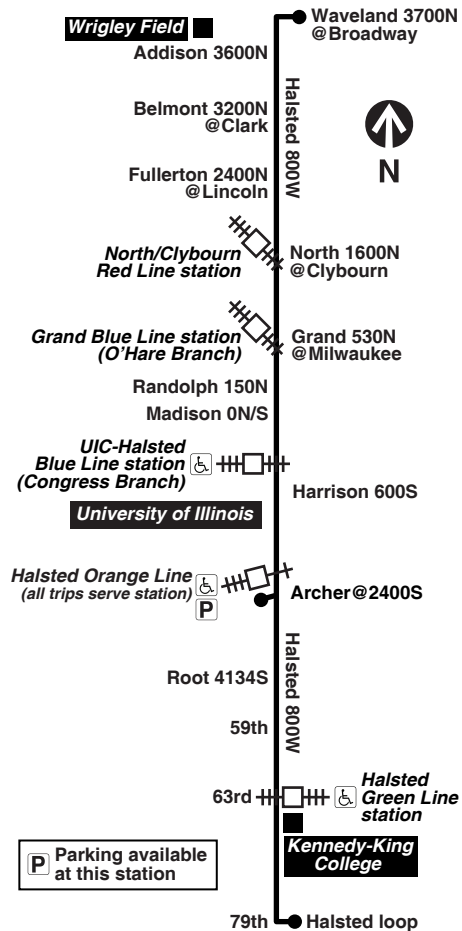

Pay close attention to destination signs and announcements when boarding: added service may sometimes be provided over portions of this or any bus route and some trips can end before the furthest terminal on a line depending on service needs or time of day.

# 8 Halsted

Effective Jun. 9, 2024

All CTA buses are accessible

[transitchicago.com/bus/8](http://transitchicago.com/bus/8)

**Monday thru Friday**

**#8 Halsted**

**Northbound**

LV Halsted/79th	Halsted/Root	Halsted Orange Line stn	UIC-Halsted Blue Ln	Halsted/North Branch	Halsted/Fullerton/Lincoln	AR Broadway/Waveland
4:05a	4:25a	4:35a	4:47a	4:55a	5:04a	5:13a
4:24	4:44	4:54	5:06	5:14	5:23	5:32
4:41	5:02	5:12	5:24	5:33	5:42	5:50
4:58	5:19	5:29	5:41	5:50	5:59	6:07
5:14	5:36	5:47	5:59	6:08	6:16	6:24
5:29	5:51	6:02	6:15	6:24	6:33	6:41
5:43	6:05	6:17	6:31	6:40	6:49	6:57
5:56	6:18	6:30	6:45	6:54	7:04	7:12
6:06	6:29	6:41	6:56	7:06	7:17	7:25
6:15	6:38	6:51	7:06	7:16	7:27	7:36
6:22	6:45	6:58	7:14	7:24	7:35	7:43
6:28	6:51	7:04	7:20	7:31	7:42	7:50

then every 7 to 14 minutes from Halsted/79th to Broadway/Waveland and every 5 to 8 minutes from Root/Halsted to Halsted/North Branch until

9:28	9:55	10:08	10:24	10:36	10:48	10:58
10:01E	10:02	10:15	10:32	10:43	-----	-----
9:42	10:09	10:22	10:39	10:50	11:02	11:12
9:49	10:16	10:29	10:46	10:57	11:09	11:19
10:22E	10:23	10:36	10:53	11:04	-----	-----
10:03	10:29	10:43	10:59	11:10	11:23	11:33