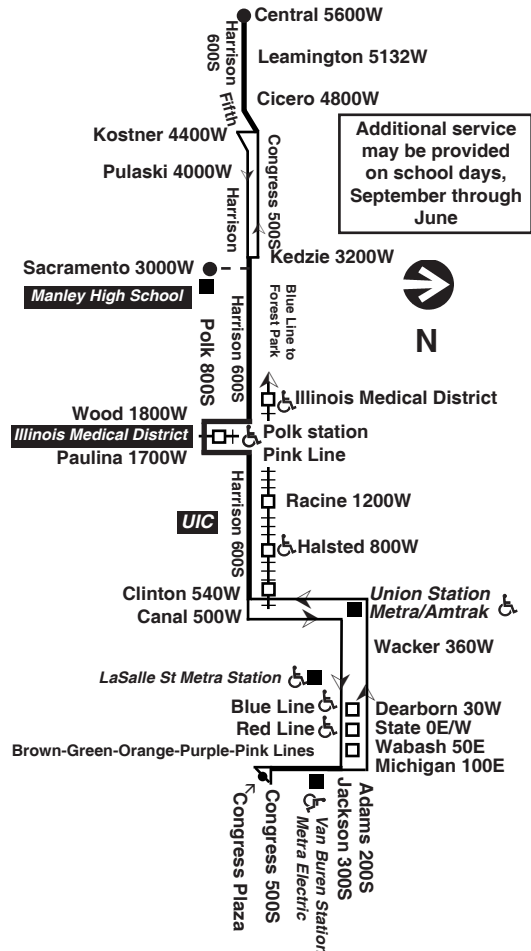

Chicago Transit Authority

Harrison

Effective September 5, 2017

Monday thru Friday

7 Harrison

Eastbound

Leave Harrison/ Central	Fifth/ Pulaski	Harrison/ Kedzie	Harrison/ Racine	Jackson/ Canal	Arrive Congress Plaza
-----	-----	5:32am	5:49am	5:55am	6:04am
-----	-----	5:47	6:04	6:10	6:19
-----	-----	6:01	6:18	6:24	6:33
-----	-----	6:14	6:31	6:37	6:46
6:10am	6:21am	6:26	6:43	6:49	6:58
6:25	6:36	6:41	6:58	7:04	7:13
6:36	6:47	6:52	7:09	7:16	7:25
6:47	6:58	7:03	7:21	7:28	7:38
7:02	7:13	7:18	7:36	7:44	7:55
7:17	7:28	7:34	7:53	8:02	8:14
7:32	7:43	7:49	8:08	8:18	8:31
7:47	7:58	8:04	8:23	8:33	8:46
8:02	8:13	8:19	8:38	8:47	9:00
8:14	8:25	8:31	8:50	8:59	9:12
8:26	8:37	8:43	9:02	9:11	9:24
8:40	8:50	8:56	9:14	9:23	9:36
8:55	9:05	9:10	9:28	9:36	9:49
9:10	9:20	9:25	9:43	9:51	10:04
9:25	9:35	9:40	9:58	10:06	10:19
9:40	9:50	9:55	10:13	10:21	10:34
9:56	10:06	10:11	10:29	10:37	10:50
10:12	10:22	10:27	10:45	10:53	11:06
10:28	10:38	10:43	11:01	11:09	11:22
10:44	10:54	10:59	11:17	11:25	11:38
11:00	11:10	11:15	11:33	11:41	11:54