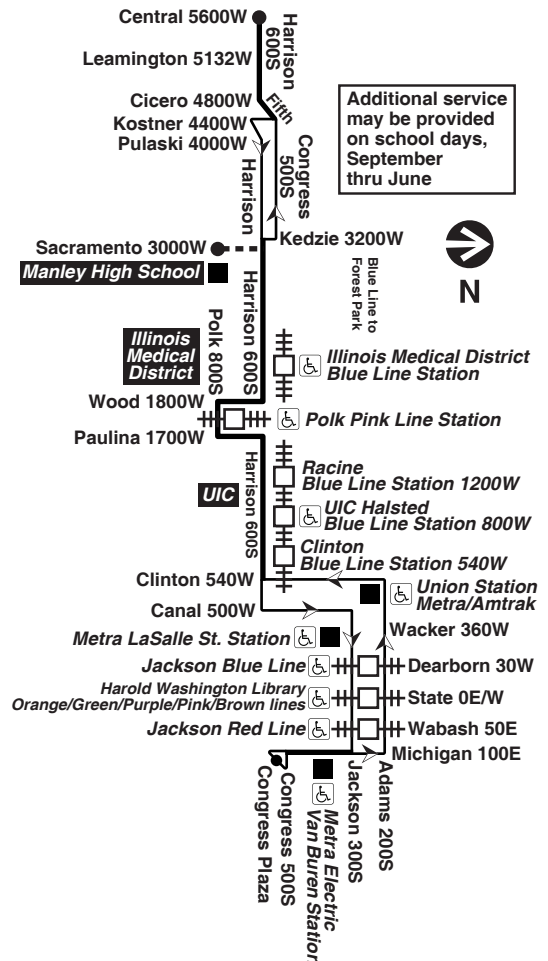

CTA Bike & Ride

Bicycle racks are available on the front exteriors of CTA buses. Bicycles can be placed on bicycle racks during normal hours of operation for each route. Racks accommodate two (2) bicycles at a time. Bicycles are also permitted on CTA trains during certain hours.

Please Stand Up ♿

for Seniors and People with Disabilities

Federal law requires priority seating be designated for seniors and people with disabilities.

The schedules and other information in this timetable are subject to change. CTA does not assume responsibility for errors in timetables, nor for inconvenience or damage resulting from delayed trains or buses due to weather, traffic conditions, etc.

Supplementary service may be provided over portions of this route in addition to the trips shown. Please check destination signs and announcements when boarding buses.

CTA operating costs are funded in part through the Regional Transportation Authority, by the federal and state governments, and the City of Chicago and County of Cook.

For more information call the RTA Travel Information Center in Chicago: 312-836-7000. Open 6am until 7pm, Monday thru Saturday.

Para obtener mayor información, en Español, llame al Centro de Información: 312-836-7000.

Chicago Transit Authority

Harrison

Effective September 4, 2018