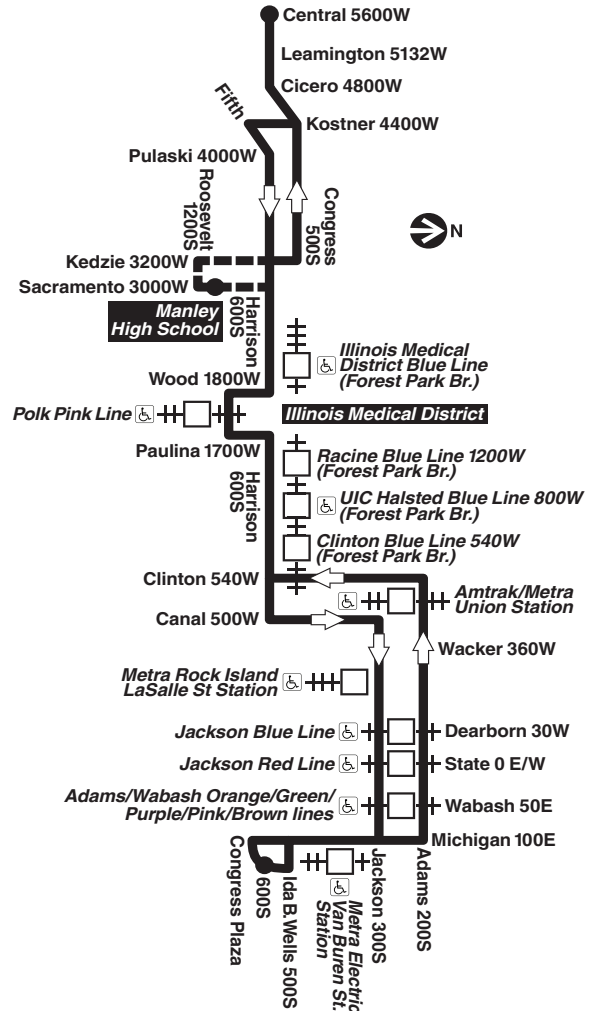

Additional notes:

All CTA buses are accessible. For accessibility help or to report concerns at stops, contact CTA Customer Service at transitchicago.com/feedback.

Federal law requires priority seating be designated for seniors and people with disabilities. **Please stand up** and yield these seats when needed for qualifying riders or when asked.

Schedules and other info in this timetable are subject to change. CTA does not assume responsibility for errors in timetables nor for inconvenience or damage resulting from delays.

Pay close attention to destination signs and announcements when boarding: added service may sometimes be provided over portions of this or any bus route and some trips can end before the furthest terminal on a line depending on service needs or time of day.

Bicycle racks are installed on the front of all CTA buses and are allowed on CTA trains during certain hours. See our [Bike & Ride](#) brochure or webpage for help on how to use racks and more.

Know before you go: Get alerts from us by text or e-mail about planned service changes every week or instant alerts for unplanned reroutes and disruptions. Sign up for CTA Updates today at transitchicago.com/updates.

For more travel information, use the Ventra app or call the RTA Travel Information Center at 312-836-7000. *Para obtener mayor información, en Español, llame al Centro de Información a 312-836-7000.*

7 Harrison

Effective Dec. 23, 2024

All CTA buses are accessible

transitchicago.com/bus/7