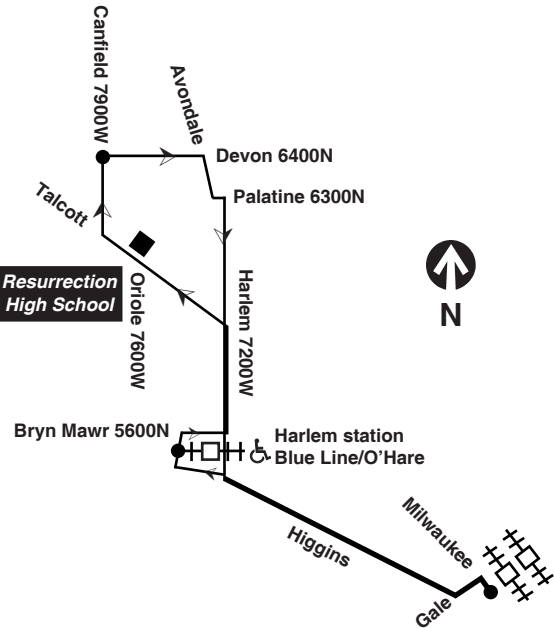

# Higgins

Effective September 6, 2015

Additional service may be provided on school days, September through June

Jefferson Park Terminal Blue Line O'Hare and Union Pacific Metra trains

### CTA Bike & Ride

Bicycle racks are available on the front exteriors of CTA buses. Bicycles can be placed on bicycle racks during normal hours of operation for each route. Racks accommodate two (2) bicycles at a time. Bicycles are also permitted on CTA trains during certain hours.

For more Information call the RTA Travel Information Center in Chicago: 312-836-7000. Open 5 a.m. until 1 a.m. every day.

Para obtener mayor información, en Español, llame al Centro de Información: 312-836-7000.

S - Begins/ends at Higgins/Nagle at time shown on school days only  
am light face pm bold face

am light face pm bold face

am light face pm bold face