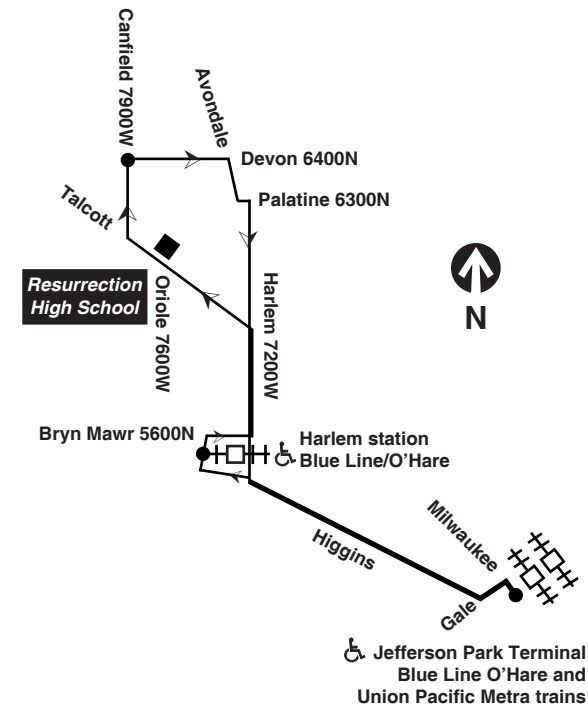

Higgins

Effective September 3, 2017

Additional service may be provided on school days, September through June

CTA Bike & Ride

Bicycle racks are available on the front exteriors of CTA buses. Bicycles can be placed on bicycle racks during normal hours of operation for each route. Racks accommodate two (2) bicycles at a time. Bicycles are also permitted on CTA trains during certain hours.

Please Stand Up

for Seniors and People with Disabilities
Federal law requires priority seating be designated for seniors and people with disabilities.

The schedules and other information in this timetable are subject to change. CTA does not assume responsibility for errors in timetables, nor for inconvenience or damage resulting from delayed trains or buses due to weather, traffic conditions, etc.

CTA operating costs are funded in part through the Regional Transportation Authority, by the federal and state governments, and the City of Chicago and County of Cook.

Supplementary service may be provided over portions of this route in addition to the trips shown. Please check destination signs and announcements when boarding buses.

For more Information call the RTA Travel Information Center in Chicago: 312-836-7000. Open 5 a.m. until 1 a.m. every day.

Para obtener mayor información, en Español, llame al Centro de Información: 312-836-7000.