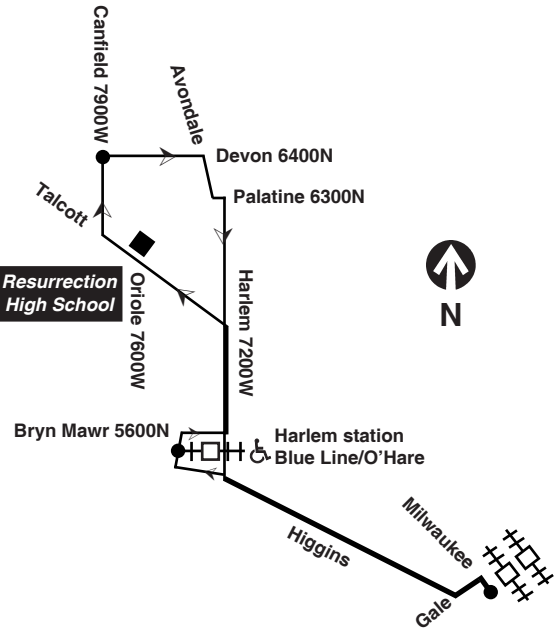

Higgins

Effective September 2, 2018

Additional service may be provided on school days, September through June

Jefferson Park Terminal Blue Line O'Hare and Union Pacific Metra trains

CTA Bike & Ride

Bicycle racks are available on the front exteriors of CTA buses. Bicycles can be placed on bicycle racks during normal hours of operation for each route. Racks accommodate two (2) bicycles at a time. Bicycles are also permitted on CTA trains during certain hours.

Please Stand Up

for Seniors and People with Disabilities
Federal law requires priority seating be designated for seniors and people with disabilities.

The schedules and other information in this timetable are subject to change. CTA does not assume responsibility for errors in timetables, nor for inconvenience or damage resulting from delayed trains or buses due to weather, traffic conditions, etc.

CTA operating costs are funded in part through the Regional Transportation Authority, by the federal and state governments, and the City of Chicago and County of Cook.

Supplementary service may be provided over portions of this route in addition to the trips shown. Please check destination signs and announcements when boarding buses.

For more Information call the RTA Travel Information Center in Chicago: 312-836-7000. Open 6am until 7pm, Monday thru Saturday.

Para obtener mayor información, en Español, llame al Centro de Información: 312-836-7000.