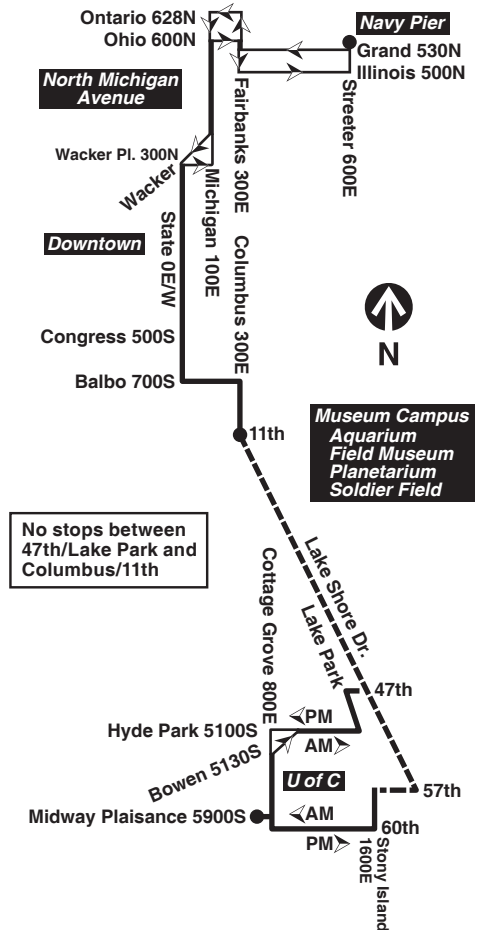

Para obtener mayor información, en Español, llame al Centro de Información: 312-836-7000.

Chicago Transit Authority

Hyde Park Express

Effective June 15, 2020

Monday thru Friday

2 Hyde Park Express

Northbound - AM clockwise in Hyde Park, enters Lake Shore Drive at 47th

Southbound - AM clockwise in Hyde Park, exits Lake Shore Drive at 57th

Leave Navy Pier	Ohio/ Michigan	State/ Lake	Balbo/ Michigan	57th/ Hyde Park	Arrive Midway Pls/ Cottage Grove
6:55am	7:02am	7:08am	7:19am	7:31am	7:42am
7:12	7:19	7:26	7:37	7:49	8:00
7:25	7:32	7:40	7:52	8:04	8:16
7:39	7:46	7:54	8:06	8:18	8:30
7:53	8:00	8:08	8:20	8:32	8:44
8:07	8:15	8:22	8:34	8:47	8:58
8:22	8:29	8:36	8:48	9:00	9:11
8:36	8:43	8:51	9:02	9:14	9:25
8:51	8:58	9:05	9:17	9:29	9:39
9:05	9:12	9:20	9:31	9:43	9:54
9:20	9:27	9:34	9:46	9:58	10:08

Northbound - PM counterclockwise in Hyde Park, enters Lake Shore Drive at 57th

Leave Midway Pls/ Cottage Grove	57th/ Hyde Park	State/ Lake	Ohio/ Michigan	Arrive Navy Pier
3:42pm	3:53pm	4:19pm	4:27pm	4:34pm
3:54	4:06	4:33	4:42	4:49
4:07	4:19	4:47	4:56	5:03
4:22	4:33	5:02	5:11	5:18
4:36	4:48	5:16	5:25	5:32
4:51	5:02	5:31	5:40	5:47
5:06	5:17	5:45	5:54	6:01
5:21	5:32	5:59	6:07	6:14
5:36	5:47	6:13	6:21	6:27
5:51	6:02	6:28	6:36	6:42
6:06	6:17	6:43	6:51	6:57

Southbound - PM counterclockwise in Hyde Park, exits Lake Shore Drive at 47th

Leave Navy Pier	Ohio/ Michigan	State/ Lake	Hyde Park/ Lake Park	Bowen/ Cottage Grove	Arrive Midway Pls/ Cottage Grove
3:30pm	3:38pm	3:45pm	4:12pm	4:19pm	4:24pm
3:43	3:51	3:58	4:25	4:32	4:37
3:56	4:04	4:11	4:38	4:45	4:50
4:09	4:18	4:25	4:53	5:00	5:05
4:22	4:31	4:39	5:08	5:15	5:20
4:35	4:44	4:53	5:23	5:30	5:35
4:48	4:58	5:06	5:36	5:43	5:49
5:02	5:11	5:20	5:50	5:57	6:02
5:15	5:24	5:32	6:00	6:06	6:11
5:29	5:37	5:44	6:10	6:17	6:22
5:42	5:50	5:58	6:24	6:30	6:35
5:56	6:04	6:11	6:37	6:44	6:49
6:09	6:17	6:24	6:49	6:55	7:00
6:23	6:30	6:36	7:00	7:06	7:10
6:37	6:43	6:50	7:13	7:19	7:23
6:51	6:57	7:04	7:27	7:33	7:37
7:05	7:11	7:18	7:41	7:47	7:51