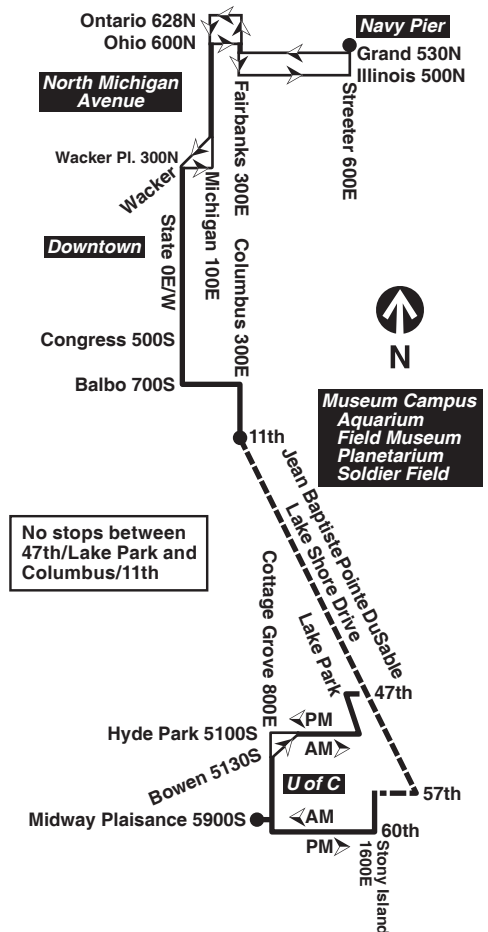

CTA Bike & Ride

Bicycle racks are available on the front exteriors of CTA buses. Bicycles can be placed on bicycle racks during normal hours of operation for each route. Racks accommodate two (2) bicycles at a time. Bicycles are also permitted on CTA trains during certain hours.

Please Stand Up ♿

for Seniors and People with Disabilities

Federal law requires priority seating be designated for seniors and people with disabilities.

The schedules and other information in this timetable are subject to change. CTA does not assume responsibility for errors in timetables, nor for inconvenience or damage resulting from delayed trains or buses due to weather, traffic conditions, etc.

CTA operating costs are funded in part through the Regional Transportation Authority, by the federal and state governments, and the City of Chicago and County of Cook.

For more Information call the RTA Travel Information Center in Chicago: 312-836-7000. Open 6am until 7pm, Monday thru Saturday.

Para obtener mayor información, en Español, llame al Centro de Información: 312-836-7000.

Chicago Transit Authority

Hyde Park Express

Effective June 13, 2022