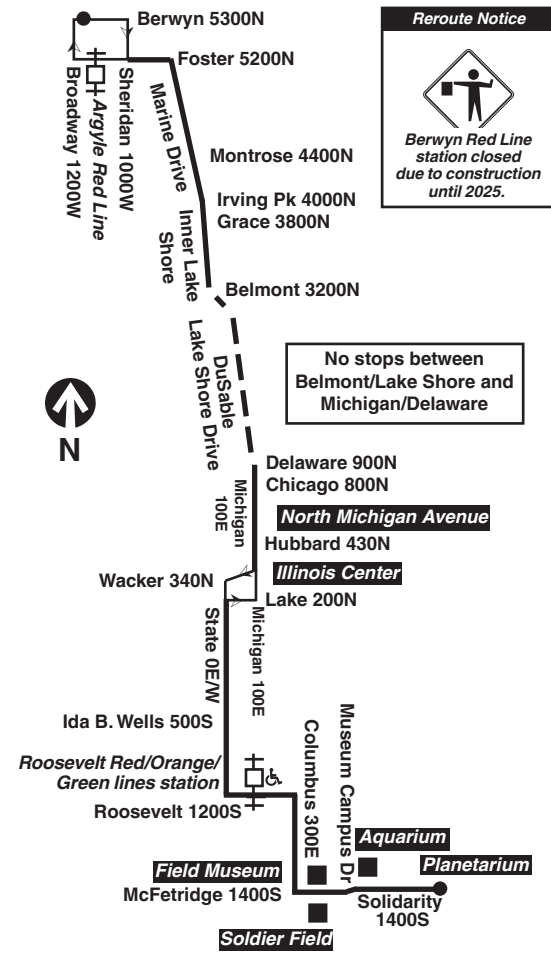

Federal law requires priority seating be designated for seniors and people with disabilities. **Please stand up** and yield these seats when needed for qualifying riders or when asked.

Schedules and other info in this timetable are subject to change. CTA does not assume responsibility for errors in timetables nor for inconvenience or damage resulting from delays.

Pay close attention to destination signs and announcements when boarding; added service may sometimes be provided over portions of this or any bus route and some trips can end before the furthest terminal on a line depending on service needs or time of day.

Bicycle racks are installed on the front of all CTA buses and are allowed on CTA trains during certain hours. See our Bike & Ride brochure or webpage for help on how to use racks and more.

Know before you go: Get alerts from us by text or e-mail about planned service changes every week or instant alerts for unplanned reroutes and disruptions. Sign up for CTA Updates today at transitchicago.com/updates.

For more travel information, use the Ventra app or call the RTA Travel Information Center at 312-836-7000. *Para obtener mayor información, en Español, llame al Centro de Información a 312-836-7000.*

Chicago Transit Authority

146 Inner Lake Shore/ Michigan Express

Effective Aug. 25, 2024

All CTA buses are accessible

transitchicago.com/bus/146

Monday thru Friday

#146 Inner Lake Shore/Michigan Express

Southbound

LV Berwyn/Broadway	Montrose/Marine	Irving Pk/Lake Shore	Belmont/Sheridan	Delaware/Michigan	Roosevelt/State	AR Adler Planetarium
5:00a	5:10a	5:12a	5:21a	5:26a	5:46a	-----
5:15	5:25	5:27	5:36	5:41	6:01	-----
5:30	5:40	5:42	5:51	5:56	6:16	6:23a
5:44	5:54	5:56	6:05	6:10	6:30	-----
5:57	6:07	6:09	6:18	6:23	6:43	6:50
6:10F	6:17	6:19	6:28	6:33	6:53	-----
6:16	6:26	6:28	6:38	6:44	7:05	7:12
6:27F	6:34	6:37	6:47	6:53	7:15	-----
6:31	6:42	6:45	6:56	7:02	7:25	7:33
6:42F	6:49	6:53	7:04	7:11	7:29H	-----
6:45	6:56	6:59	7:11	7:18	7:42	7:50
6:55F	7:02	7:05	7:17	7:25	7:44H	-----
6:56	7:08	7:11	7:24	7:31	7:55	8:03
7:05F	7:12	7:15	7:28	7:36	7:55H	-----
7:06	7:17	7:20	7:33	7:41	8:05	8:13
7:15F	7:23	7:26	7:39	7:47	8:06H	-----
7:16	7:28	7:31	7:44	7:52	8:16	8:24
7:25F	7:33	7:36	7:49	7:57	8:16H	-----
7:26	7:37	7:40	7:53	8:02	8:27	8:35
7:34F	7:42	7:45	7:59	8:08	8:28H	-----
7:35	7:46	7:50	8:03	8:12	8:37	8:45
7:43F	7:52	7:55	8:09	8:18	8:39H	-----
7:44	7:56	8:00	8:13	8:23	8:49	8:56
-----	-----	8:04	8:17	8:27	8:48H	-----
7:52	8:04	8:08	8:22	8:32	8:58	9:06
-----	-----	8:12	8:26	8:36	8:58H	-----
8:00	8:12	8:16	8:30	8:40	9:07	9:15
-----	-----	8:21	8:35	8:45	9:07H	-----
8:09	8:22	8:26	8:40	8:50	9:17	9:25
-----	-----	8:31	8:45	8:55	9:17H	-----
8:22	8:35	8:39	8:52	9:02	9:29	9:37
-----	-----	8:46	8:58	9:07	9:29H	-----
8:37	8:50	8:53	9:05	9:14	9:39	9:48
-----	-----	9:00	9:11	9:19	9:40H	-----
8:52	9:05	9:08	9:19	9:27	9:52	10:01
-----	-----	9:15	9:26	9:33	9:54H	-----
9:07	9:19	9:22	9:33	9:40	10:06	10:15
-----	-----	9:30	9:40	9:47	10:08H	-----
9:22	9:34	9:37	9:47	9:54	10:20	10:29
-----	-----	9:42	9:55	10:01	10:27	10:35
9:37	9:49	9:52	10:02	10:09	10:34	10:43
-----	-----	9:56	10:09	10:16	10:41	10:49
9:52	10:04	10:07	10:17	10:23	10:48	10:56
-----	-----	10:11	10:24	10:30	10:51H	-----
10:07	10:19	10:22	10:32	10:38	11:03	11:11
-----	-----	10:26	10:39	10:45	11:06H	-----
10:23	10:34	10:38	10:47	10:53	11:18	11:26
-----	-----	10:43	10:56	11:02	11:27	11:35
10:40	10:52	10:55	11:05	11:11	11:37	11:45

then every 24 minutes from Berwyn/Broadway and every 12 minutes from Montrose/Marine until

3:04p	3:16p	3:20p	3:29p	3:36p	4:03p	4:12p
-----	-----	3:27	3:40	3:47	4:14	4:22
3:25	3:37	3:41	3:50	3:57	4:24	4:33
3:36	3:48	3:52	4:01	4:08	4:35	4:44
3:48	4:00	4:04	4:13	4:20	4:47	4:56
4:00	4:12	4:16	4:25	4:33	5:00	5:09
4:12	4:24	4:27	4:37	4:45	5:14	5:22
4:28F	4:36	4:39	4:49	4:58	5:28	5:36
4:36	4:48	4:51	5:01	5:10	5:48	5:58
4:52F	5:00	5:03	5:13	5:22	5:52	6:00
5:00	5:12	5:15	5:25	5:33	6:03	6:11

then every 15 minutes from Berwyn/Broadway until

9:30	9:40	9:42	9:48	9:55	10:15	10:22
9:46	9:56	9:58	10:04	10:10	10:29	10:36
10:03	10:13	10:15	10:21	10:27	10:46	10:53
10:21	10:31	10:33	10:39	10:45	11:04	11:11
10:40	10:50	10:52	10:58	11:04	11:23	11:30

H - trip begins/ends at Harrison/State at time shown
F - trip begins at Foster/Sheridan at time shown

Northbound