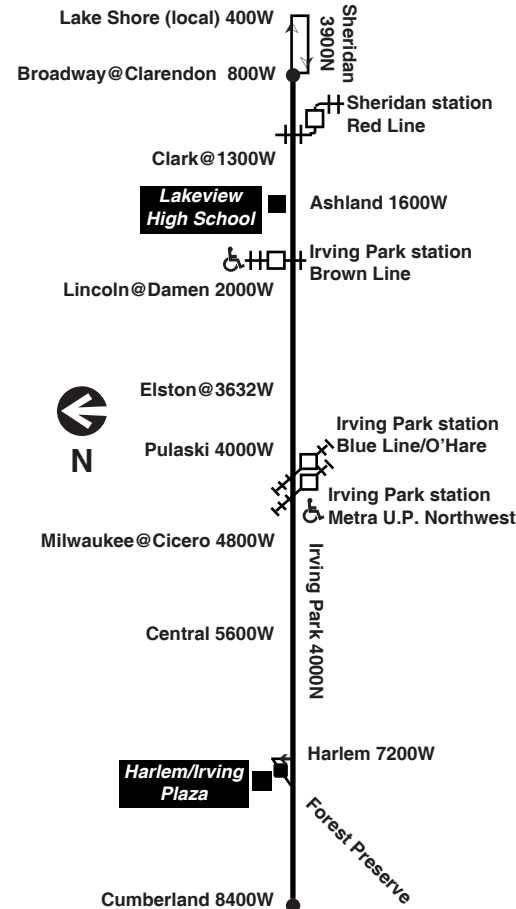

**Chicago Transit Authority**

**80** **Irving Park**

Effective December 18, 2016

**Monday thru Friday**

**Eastbound**

Leave Irving Park/ Cumberland	Irving Park/ Harlem	Irving Park/ Central	Irving Park/ Blue Line	Irving Park/ Western	Arrive Irving Park/ Broadway
----	4:00am	4:08am	4:18am	4:29am	4:42am
----	4:15	4:23	4:33	4:44	4:57
4:26am	4:31	4:39	4:49	5:00	5:13
4:42	4:47	4:55	5:05	5:16	5:29
4:58	5:03	5:11	5:21	5:32	5:45
5:11	5:16	5:24	5:35	5:47	6:01
5:24	5:29	5:38	5:49	6:02	6:17
5:37	5:42	5:51	6:02	6:15	6:31
5:50	5:55	6:04	6:15	6:28	6:44
6:01	6:06	6:15	6:26	6:39	6:55
6:07	6:12	6:21	6:33	6:47	7:03
----	6:19	6:28	6:40	6:53	7:10
6:19	6:24	6:34	6:46	7:00	7:17
----	6:29	6:39	6:52	7:06	7:24
6:29	6:34	6:44	6:57	7:11	7:29
----	6:39	6:49	7:02	7:16	7:35
6:39	6:44	6:54	7:08	7:23	7:42
----	6:51	7:01	7:15	7:30	7:49
6:51	6:57	7:07	7:21	7:37	7:56
6:58	7:04	7:14	7:29	7:45	8:05
----	7:11	7:21	7:36	7:52	8:12
7:13	7:19	7:29	7:44	8:00	8:20
----	7:26	7:36	7:51	8:07	8:27
7:28	7:34	7:44	7:59	8:15	8:35
----	7:44	7:54	8:09	8:25	8:45
7:48	7:54	8:04	8:19	8:35	8:55