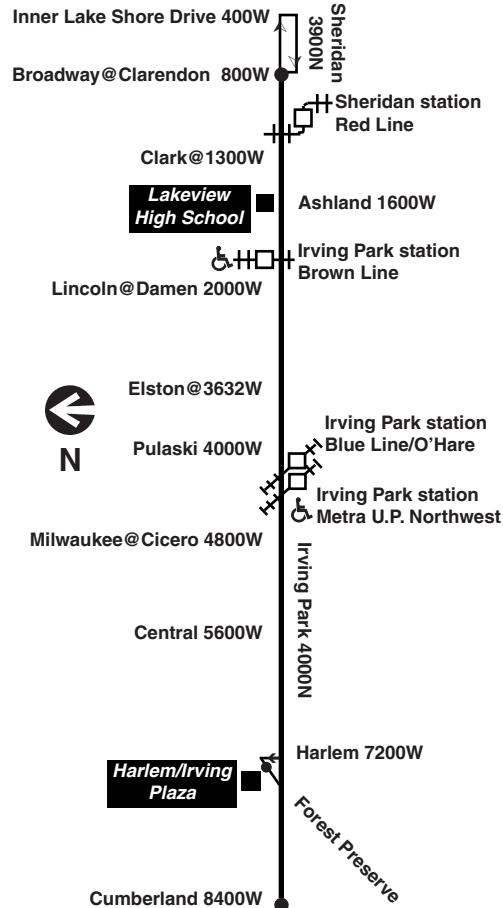

Bicycle racks are installed on the front of all CTA buses and are allowed on CTA trains during certain hours. See our [Bike & Ride brochure](#) or webpage for help on how to use racks and more.

Know before you go: Get alerts from us by text or e-mail about planned service changes every week or instant alerts for unplanned reroutes and disruptions. Sign up for CTA Updates today at transitchicago.com/updates.

80 Irving Park

Effective Jun. 9, 2024

All CTA buses are accessible

transitchicago.com/bus/80

Monday thru Friday

#80 Irving Park

Eastbound

LV Irving Pk/ Cumber- land	Irving Pk/ Harlem	Irving Pk/ Central	Irving Pk/ Blue Ln	Irving Pk/ Western	AR Irving Pk/ Broadway
----	----	3:30a	3:40a	3:50a	4:03a
----	----	3:50	4:00	4:10	4:23
----	4:00a	4:09	4:18	4:29	4:41
----	4:20	4:29	4:38	4:49	5:01
4:35a	4:40	4:49	4:58	5:09	5:21
4:55	5:00	5:09	5:18	5:29	5:41
5:15	5:20	5:29	5:38	5:49	6:01
5:30	5:36	5:45	5:55	6:07	6:22
5:45	5:51	6:00	6:11	6:24	6:40
6:00	6:06	6:16	6:27	6:41	6:58
----	6:18	6:28	6:40	6:53	7:10
6:19	6:25	6:35	6:47	7:01	7:18
----	6:30	6:40	6:53	7:07	7:25
6:29	6:35	6:45	6:58	7:14	7:32
----	----	6:50	7:04	7:20	7:38
6:39	6:45	6:56	7:10	7:26	7:45
----	6:51	7:02	7:16	7:33	7:53
6:51	6:57	7:08	7:23	7:42	8:02
----	7:04	7:15	7:31	7:50	8:11
7:07	7:14	7:25	7:41	8:00	8:21
----	7:24	7:35	7:51	8:10	8:31
7:27	7:34	7:45	8:01	8:20	8:40
7:38	7:45	7:57	8:12	8:30	8:51
----	7:55	8:07	8:21	8:39	9:00
8:02	8:09	8:20	8:34	8:50	9:10
8:17	8:23	8:35	8:48	9:04	9:23
8:31	8:37	8:49	9:02	9:17	9:37

F - trip begins/ends at Forest Preserve/Harlem at time shown

Westbound					
LV Irving Pk/ Broadway	Irving Pk/ Western	Irving Pk/ Blue Ln	Irving Pk/ Central	Irving Pk/ Harlem	AR Irving Pk/ Cumber- land
4:57a	5:06a	5:16a	5:24a	5:32a	5:33F
5:24	5:32	5:43	5:51	5:59	6:00F
5:49	5:57	6:08	6:16	6:24	6:25F
6:11	6:20	6:31	6:39	6:47	6:48F
6:32	6:42	6:53	7:02	7:09	7:10F
6:53	7:03	7:14	7:22	7:30	7