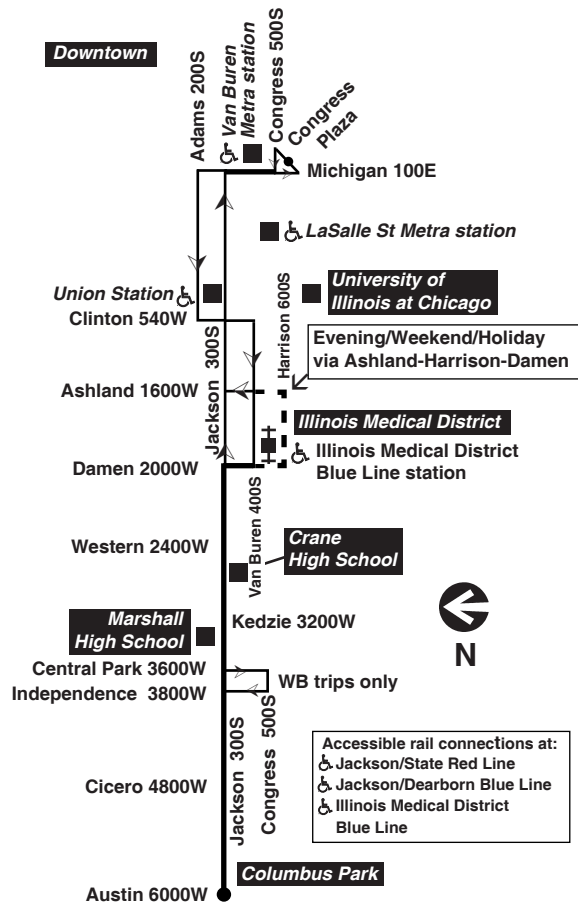

For more Information call the RTA Travel Information Center in Chicago: 312-836-7000. Open 5 a.m. until 1 a.m. every day.

Para obtener mayor información, en Español, llame al Centro de Información: 312-836-7000.

Chicago Transit Authority

126 ♿

Jackson

Effective August 25, 2013

Additional service may be provided on school days, late August through June

Monday thru Friday

126 Jackson

Eastbound

Leave Jackson/Austin	Jackson/Cicero	Jackson/Kedzie	Jackson/Western	Harrison/Ashland	Jackson/Canal	Arrive Congress Plaza
5:15am	5:21am	5:29am	5:33am	----	5:47am	5:56am
5:30	5:36	5:44	5:48	----	6:02	6:11
5:45	5:51	5:59	6:03	----	6:17	6:26
6:00	6:06	6:14	6:19	----	6:34	6:43
6:15	6:21	6:29	6:34	----	6:49	6:58
6:30	6:36	6:44	6:49	----	7:04	7:13
6:43	6:49	6:57	7:02	----	7:17	7:27
6:52	6:59	7:08	7:13	----	7:29	7:39
7:02	7:09	7:18	7:23	----	7:39	7:50
7:12	7:18	7:27	7:33	----	7:48	8:00
7:18	7:25	7:35	7:41	----	7:57	8:09
7:25	7:32	7:42	7:48	----	8:04	8:16
7:31	7:38	7:48	7:54	----	8:10	8:23
7:38	7:45	7:55	8:01	----	8:17	8:30
7:45	7:52	8:02	8:08	----	8:24	8:37

am light face pm bold face

Sunday/Holiday

126 Jackson

Eastbound

Leave Jackson/Austin	Jackson/Cicero	Jackson/Kedzie	Jackson/Western	Harrison/Ashland	Jackson/Canal	Arrive Congress Plaza
-----	-----	5:54am	5:59am	6:06am	6:12am	6:19am
6:00am	6:05am	6:13	6:18	6:25	6:31	6:38
6:20	6:25	6:33	6:38	6:45	6:51	6:58
6:40	6:45	6:53	6:58	7:05	7:11	7:18
7:00	7:05	7:13	7:18	7:26	7:33	7:40
7:20	7:25	7:33	7:38	7:46	7:53	8:00
7:40	7:45	7:53	7:58	8:06	8:13	8:20
8:00	8:05	8:13	8:18	8:26	8:33	8:40
8:20	8:25	8:34	8:39	8:47	8:54	9:02
8:40	8:45	8:55	9:00	9:08	9:15	9:24
9:00	9:05	9:15	9:20	9:28	9:35	9:44
9:20	9:25	9:35	9:40	9:48	9:55	10:04
9:40	9:45	9:55	10:00	10:08	10:15	10:24
10:00	10:05	10:15	10:20	10:28	10:35	10:44
10:20	10:25	10:35	10:40	10:48	10:55	11:04
10:38	10:43	10:53	10:58	11:06	11:14	11:25
10:58	11:03	11:13	11:18	11:26	11:34	11:45
11:18	11:23	11:33	11:38			