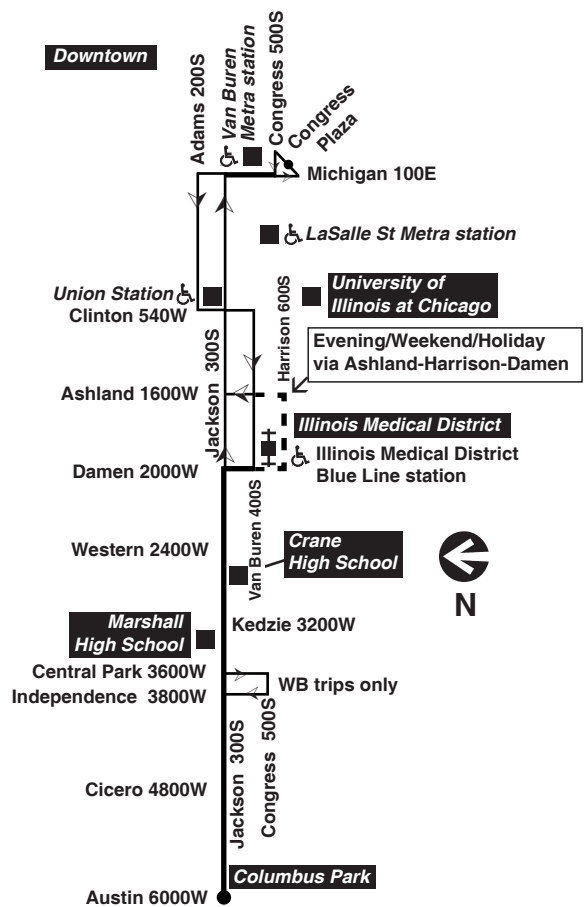

CTA Bike & Ride

Bicycle racks are available on the front exteriors of CTA buses. Bicycles can be placed on bicycle racks during normal hours of operation for each route. Racks accommodate two (2) bicycles at a time. Bicycles are also permitted on CTA trains during certain hours.

Please Stand Up ♿

for Seniors and People with Disabilities. Federal law requires priority seating be designated for seniors and people with disabilities.

The schedules and other information in this timetable are subject to change. CTA does not assume responsibility for errors in timetables, nor for inconvenience or damage resulting from delayed trains or buses due to weather, traffic conditions, etc.

Supplementary service may be provided over portions of this route in addition to the trips shown. Please check destination signs and announcements when boarding buses.

CTA operating costs are funded in part through the Regional Transportation Authority, by the federal and state governments, and the City of Chicago and County of Cook.

For more Information call the RTA Travel Information Center in Chicago: 312-836-7000. Open 6am until 7pm, Monday thru Saturday.

Para obtener mayor información, en Español, llame al Centro de Información: 312-836-7000.

Chicago Transit Authority

126 ♿
Jackson

Effective September 1, 2019
Additional service may be provided on school days, September through June

Monday thru Friday

126 Jackson

Eastbound

Leave Jackson/Austin	Jackson/Cicero	Jackson/Kedzie	Jackson/Western	Harrison/Ashland	Jackson/Canal	Arrive Congress Plaza
----	----	4:50am	4:55am	----	5:08am	5:18am
----	----	5:13	5:18	----	5:31	5:41
5:20am	5:27am	5:34	5:39	----	5:52	6:02
5:39	5:46	5:54	5:59	----	6:12	6:21
5:56	6:03	6:11	6:16	----	6:30	6:40
6:11	6:19	6:27	6:32	----	6:47	6:57
6:24	6:32	6:41	6:46	----	7:00	7:11
6:35	6:43	6:52	6:57	----	7:12	7:23
6:45	6:53	7:02	7:08	----	7:23	7:34
6:54	7:02	7:12	7:17	----	7:33	7:44
7:02	7:11	7:21	7:27	----	7:43	7:55
7:10	7:19	7:30	7:35	----	7:52	8:04
7:18	7:26	7:37	7:43	----	7:59	8:12
7:25	7:34	7:46	7:52	----	8:09	8:23
7:33	7:42	7:54	7:59	----	8:17	8:31
7:40	7:49	8:01	8:07	----	8:24	8:38
7:48	7:57	8:09	8:15	----	8:32	8:46
7:57	8:06	8:18	8:24	----	8:41	8:55
8:08	8:17	8:29	8:34	----	8:52	9:06
8:21	8:29	8:41	8:46	----	9:04	9:17
8:34	8:43	8:54	8:59	----	9:16	9:28
8:50	8:58	9:09	9:14	----	9:31	9:43
9:06	9:14	9:24	9:30	----	9:46	9:58
9:22	9:30	9:39	9:44	----	10:00	10:11
9:38	9:46	9:55	10:00	----	10:16	10:27
9:54	10:02	10:11	10:16	----	10:32	10:43
10:11	10:18	10:28	10:33	----	10:49	11:00
10:27	10:35	10:44	10:49	----	11:05	11:17
10:44	10:51	11:01	11:06	----	11:22	11:33
11:00	11:08	11:17	11:22	----	11:38	11:50
11:17	11:24	11:34	11:39	----	11:55	12:06pm
11:34	11:41	11:51	11:56	----	12:12pm	12:23
11:51	11:58	12:08pm	12:13pm	----	12:29	12:40
12:08pm	12:15pm	12:25	12:30	----	12:46	12:57
12:25	12:32	12:42	12:47	----	1:03	1:14
12:42	12:49	12:59	1:04	----	1:20	1:31
12:58	1:06	1:16	1:21	----	1:36	1:48
1:15	1:22	1:32	1:37	----	1:53	2:04
1:31	1:39	1:49	1:54	----	2:09	2:21
1:48	1:55	2:05	2:10	----	2:26	2:37
2:03	2:10	2:20	2:25	----	2:41	2:52
2:17	2:25	2:35	2:40	----	2:55	3:07
2:32	2:39	2:49	2:54	----	3:10	3:21
2:46	2:53	3:03	3:08	----	3:24	3:35
3:00	3:07	3:17	3:22	----	3:38	3:49
3:14	3:21	3:31	3:36	----	3:52	4:03
3:28	3:36	3:47	3:53	----	4:11	4:25
3:42	3:50	4:01	4:07	----	4:25	4:39
3:56	4:04	4:15	4:21	----	4:39	4:53
4:10	4:17	4:27	4:32	----	4:50	5:05
4:24	4:31	4:41	4:46	----	5:04	5:19
4:37	4:44	4:54	4:59	----	5:17	5:32
4:50	4:57	5:07	5:12	----	5:30	5:45
5:03	5:10	5:20	5:25	----	5:43	5:58
5:18	5:25	5:35	5:40	----	5:57	6:11
5:34	5:42	5:52	5:57	----	6:13	6:25
5:51	5:59	6:09	6:14	----	6:29	6:40
6:08	6:16	6:25	6:30	----	6:44	6:54
6:26	6:33	6:43	6:48	----	7:02	7:11
6:45	6:53	7:02	7:07	----	7:21	7:30
7:06	7:14	7:23	7:28	----	7:42	7:51
7:27	7:35	7:44	7:49	----	8:02	8:11
7:48	7:55	8:04	8:08	----	8:21	8:30
8:09	8:16	8:25	8:29	----	8:41	8:50
8:31	8:38	8:46	8:51	----	9:03	9:11
8:52	8:59	9:08	9:12	----	9:24	9:33
9:14	9:21	9:29	9:34	9:40pm	9:48	9:57
9:35	9:42	9:51	9:55	10:02	10:10	10:18
9:57	10:04	10:12	10:17	10:23	10:31	10:40
10:18	10:25	10:34	10:38	10:45	10:53	11:01
10:40	10:47	10:55	11:00	11:06	11:14	11:23
10:49	10:56	11:04	----	----	----	----
11:10	11:17	11:25	----	----	----	----
11:31	11:38	11:47	----	----	----	----

am light face pm bold face

Westbound