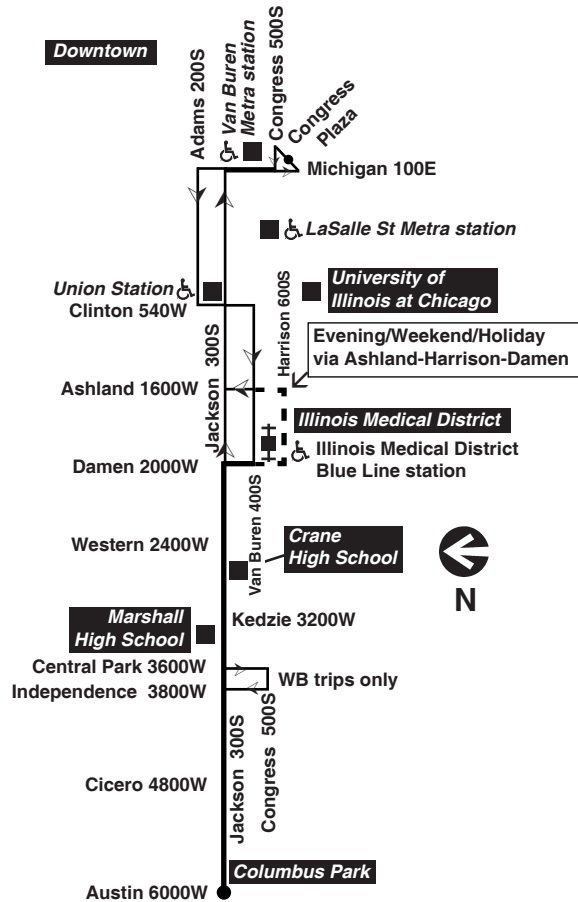

Supplementary service may be provided over portions of this route in addition to the trips shown. Please check destination signs and announcements when boarding buses.

CTA operating costs are funded in part through the Regional Transportation Authority, by the federal and state governments, and the City of Chicago and County of Cook.

For more Information call the RTA Travel Information Center in Chicago: 312-836-7000. Open 6am until 7pm, Monday thru Saturday.

Para obtener mayor información, en Español, llame al Centro de Información: 312-836-7000.

Chicago Transit Authority

126 ♿

Jackson

Effective June 12, 2022

Additional service may be provided on school days, September through June

Monday thru Friday

126 Jackson

Eastbound

am light face pm bold face

Sunday/Holiday

126 Jackson

Eastbound

Leave Jackson/Austin	Jackson/Cicero	Jackson/Kedzie	Jackson/Western	Harrison/Ashland	Jackson/Canal	Arrive Congress Plaza
-----	-----	5:54am	5:59am	6:06am	6:12am	6:19am
6:00am	6:05am	6:13	6:18	6:25	6:31	6:38
6:20	6:25	6:33	6:38	6:45	6:51	6:58
6:40	6:45	6:53	6:58	7:05	7:11	7:18
7:00	7:05	7:13	7:18	7:26	7:33	7:40
7:20	7:25	7:33	7:38	7:46	7:53	8:00
7:40	7:45	7:53	7:58	8:06	8:13	8:20
8:00	8:05	8:13	8:18	8:26	8:33	8:40
8:20	8:25	8:34	8:39	8:47	8:54	9:02
8:40	8:45	8:55	9:00	9:08	9:15	9:24
9:00	9:05	9:15	9:20	9:28	9:35	9:44
9:20	9:25	9:35	9:40	9:48	9:55	10:04
9:40	9:45	9:55	10:00	10:08	10:15	10:24
10:00	10:05	10:15	10:20	10:28	10:35	10:44
10:20	10:25	10:35	10:40	10:48	10:55	11:04
10:38	10:43	10:53	10:58	11:06	11:14	11:25
10:58	11:03	11:13	11:18	11:26	11:34	11:45
11:18	11:23	11:33	11:38			