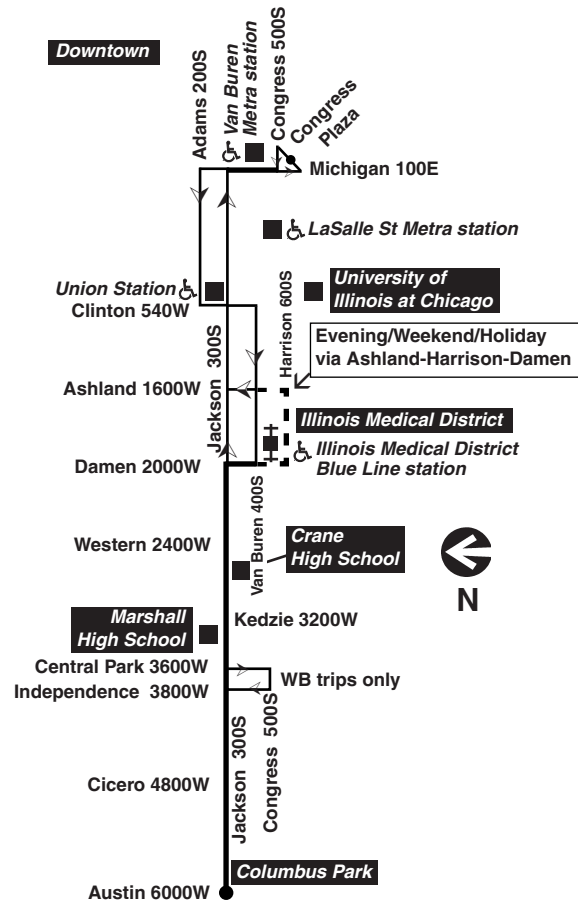

Federal law requires priority seating be designated for seniors and people with disabilities. **Please stand up** and yield these seats when needed for qualifying riders or when asked.

Schedules and other info in this timetable are subject to change. CTA does not assume responsibility for errors in timetables nor for inconvenience or damage resulting from delays.

Pay close attention to destination signs and announcements when boarding; added service may sometimes be provided over portions of this or any bus route and some trips can end before the furthest terminal on a line depending on service needs or time of day.

Bicycle racks are installed on the front of all CTA buses and are allowed on CTA trains during certain hours. See our Bike & Ride brochure or webpage for help on how to use racks and more.

Know before you go: Get alerts from us by text or e-mail about planned service changes every week or instant alerts for unplanned reroutes and disruptions. Sign up for CTA Updates today at transitchicago.com/updates.

For more travel information, use the Ventra app or call the RTA Travel Information Center at 312-836-7000. *Para obtener mayor información, en Español, llame al Centro de Información a 312-836-7000.*

Chicago Transit Authority

126 Jackson

Effective Mar. 29, 2026

All CTA buses are accessible

transitchicago.com/bus/126

Monday thru Friday

#126 Jackson

Eastbound

LV Jackson/Austin	Jackson/Cicero	Jackson/Kedzie	Jackson/Western	Harrison/Ashland	Jackson/Canal	AR Congress Plaza
----	----	4:50a	4:55a	----	5:08a	5:18a
----	----	5:13	5:18	----	5:31	5:41
5:20a	5:27a	5:34	5:39	----	5:52	6:02
5:39	5:46	5:54	5:59	----	6:12	6:21
5:56	6:03	6:11	6:16	----	6:30	6:40
6:11	6:19	6:27	6:32	----	6:47	6:57
6:24	6:32	6:41	6:46	----	7:00	7:11
6:35	6:43	6:52	6:57	----	7:12	7:23
6:45	6:53	7:02	7:08	----	7:23	7:34
6:54	7:02	7:12	7:17	----	7:33	7:44
7:02	7:11	7:21	7:27	----	7:43	7:55
7:10	7:19	7:30	7:35	----	7:52	8:04
7:18	7:26	7:37	7:43	----	7:59	8:12
7:25	7:34	7:46	7:52	----	8:09	8:23
7:33	7:42	7:54	7:59	----	8:17	8:31
7:40	7:49	8:01	8:07	----	8:24	8:38
7:48	7:57	8:09	8:15	----	8:32	8:46
7:57	8:06	8:18	8:24	----	8:41	8:55
8:08	8:17	8:29	8:34	----	8:52	9:06
8:21	8:29	8:41	8:46	----	9:04	9:17
8:34	8:43	8:54	8:59	----	9:16	9:28
8:50	8:58	9:09	9:14	----	9:31	9:43
9:06	9:14	9:24	9:30	----	9:46	9:58
9:22	9:30	9:39	9:44	----	10:00	10:11
9:38	9:46	9:55	10:00	----	10:16	10:27
9:54	10:02	10:11	10:16	----	10:32	10:43
10:11	10:18	10:28	10:33	----	10:49	11:00
10:27	10:35	10:44	10:49	----	11:05	11:17
10:44	10:51	11:01	11:06	----	11:22	11:33
11:00	11:08	11:17	11:22	----	11:38	11:50
11:17	11:24	11:34	11:39	----	11:55	12:06p
11:34	11:41	11:51	11:56	----	12:12p	12:23
11:51	11:58	12:08p	12:13p	----	12:29	12:40
12:08p	12:15p	12:25	12:30	----	12:46	12:57
12:25	12:32	12:42	12:47	----	1:03	1:14
12:42	12:49	12:59	1:04	----	1:20	1:31
12:58	1:06	1:16	1:21	----	1:36	1:48
1:15	1:22	1:32	1:37	----	1:53	2:04
1:31	1:39	1:49	1:54	----	2:09	2:21
1:48	1:55	2:05	2:10	----	2:26	2:37
2:03	2:10	2:20	2:25	----	2:41	2:52
2:17	2:25	2:35	2:40	----	2:55	3:07
2:32	2:39	2:49	2:54	----	3:10	3:21
2:46	2:53	3:03	3:08	----	3:24	3:35
3:00	3:07	3:17	3:22	----	3:38	3:49
3:14	3:21	3:31	3:36	----	3:52	4:03
3:28	3:36	3:47	3:53	----	4:11	4:25
3:42	3:50	4:01	4:07	----	4:25	4:39
3:56	4:04	4:15	4:21	----	4:39	4:53
4:10	4:17	4:27	4:32	----	4:50	5:05
4:24	4:31	4:41	4:46	----	5:04	5:19
4:37	4:44	4:54	4:59	----	5:17	5:32
4:50	4:57	5:07	5:12	----	5:30	5:45
5:03	5:10	5:20	5:25	----	5:43	5:58
5:18	5:25	5:35	5:40	----	5:57	6:11
5:34	5:42	5:52	5:57	----	6:13	6:25
5:51	5:59	6:09	6:14	----	6:29	6:40
6:08	6:16	6:25	6:30	----	6:44	6:54
6:26	6:33	6:43	6:48	----	7:02	7:11
6:45	6:53	7:02	7:07	----	7:21	7:30
7:06	7:14	7:23	7:28	----	7:42	7:51
7:27	7:35	7:44	7:49	----	8:02	8:11
7:48	7:55	8:04	8:08	----	8:21	8:30
8:09	8:16	8:25	8:29	----	8:41	8:50
8:31	8:38	8:46	8:51	----	9:03	9:11
8:52	8:59	9:08	9:12	----	9:24	9:33
9:14	9:21	9:29	9:34	9:40p	9:48	9:57
9:35	9:42	9:51	9:55	10:02	10:10	10:18
9:57	10:04	10:12	10:17	10:23	10:31	10:40
10:18	10:25	10:34	10:38	10:45	10:53	11:01
10:40	10:47	10:55	11:00	11:06	11:14	11:23
11:10	11:17	11:25	----	----	----	----
11:31	11:38	11:47	----	----	----	----

Westbound