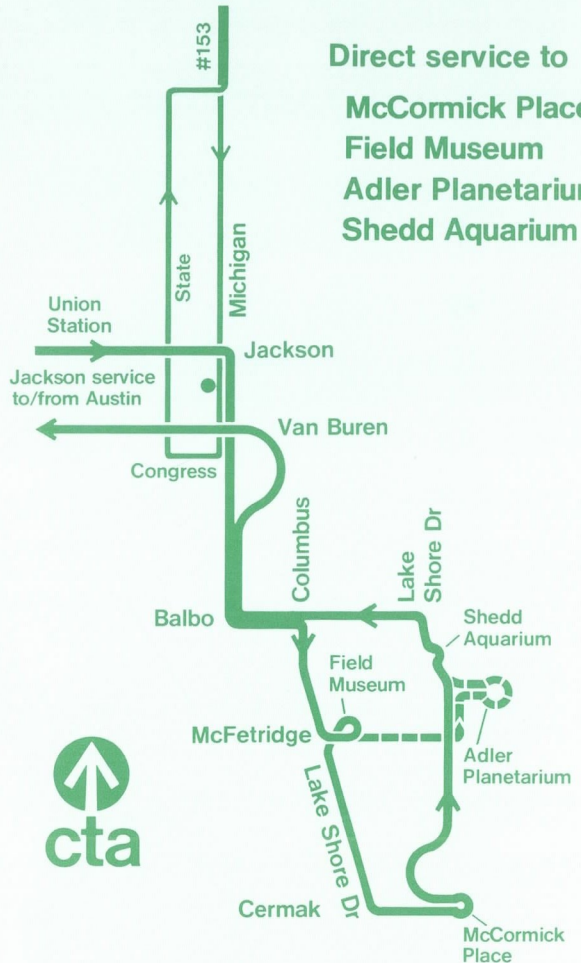

To/From Field Museum, Aquarium, Soldier Field . . .

You may ride either McCormick Place or Planetarium service, providing a combined frequency of generally every 8-15 minutes. When returning, board at the Aquarium stop to take advantage of all service. There is a pedestrian walkway under Lake Shore Drive to the Aquarium from the north side of the Field Museum. There is a passenger shelter at the Aquarium stop.

126

Jackson

Direct service to
McCormick Place
Field Museum
Adler Planetarium
Shedd Aquarium