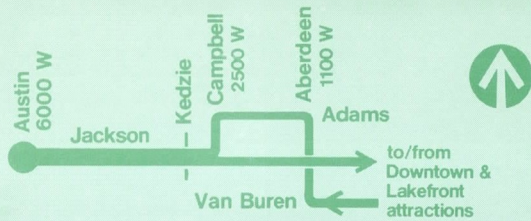

## West Side Service

### #126 service to/from the west side

- Frequent service is operated all day and evening on route #126 between the west side and downtown,
- Monday-Friday peak periods every 4–7 minutes.
  - Monday-Friday midday every 7–8 minutes.
  - Evenings and weekends every 10–15 minutes.

Time of first and last west side trips are as follows:

Eastbound to Downtown	First Trip			Last Trip Every day
	Mon-Fri	Sat	Sun/Hol	
from Austin	0545	0610	0710	0045
from Kedzie	0450	0450	0520	0120

Westbound, from Michigan/ Van Buren				
	Mon-Fri	Sat	Sun/Hol	
to Austin	0510	0515	0645	2400
to Kedzie	0455	0500	0505	0110

### The all-night bus

Service is operated every 15 minutes all night, every night by a bus operating a loop via Jackson-Michigan-Van Buren-Canal. This serves the main Post Office, Union Station, and connecting bus and rail services in the loop.