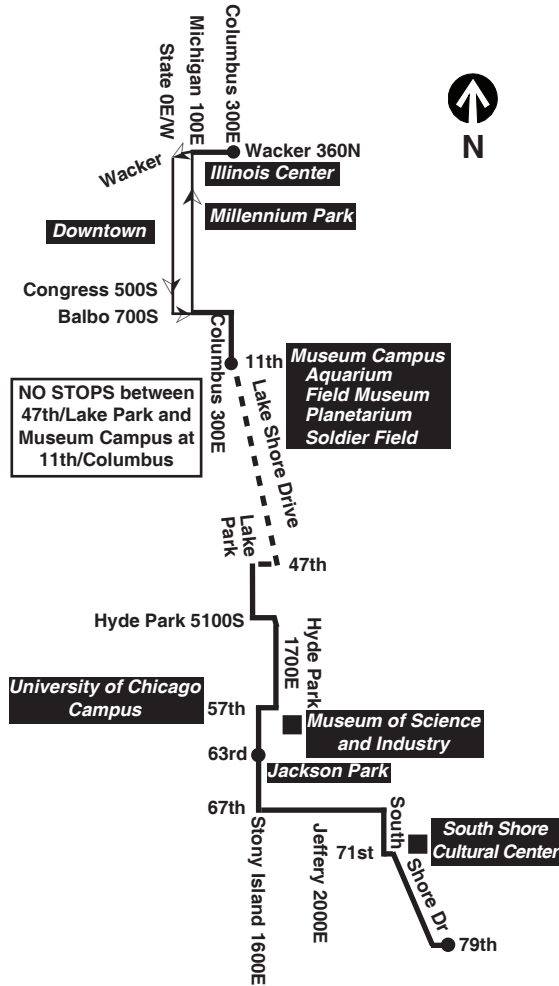

- #6 Jackson Park Express between 67th/Stony Island and 79th/South Shore
- #15 Jeffery Local between 67th/Jeffery and 75th/Jeffery
- #67 67th/69th/71st between 69th/Red Line station and 67th/Jeffery
- #71 71st/South Shore from 75th/South Shore to 92nd/Commercial
- #75 74th/75th between 75th/Jeffery and 75th/South Shore
- #95E 93rd/95th between 92nd/Commercial and 95th/Red Line Terminal

transitchicago.com

Chicago Transit Authority

Jackson Park Express

Effective December 22, 2013

transitchicago.com

Monday thru Friday

Northbound

Leave 79th/ South Shore	67th/ Stony Isl.	57th/ Stony Isl.	47th/ Lake Park	11th/ Columbus	Arrive Wacker/ Columbus
4:00am	4:12am	4:17am	4:26am	4:34am	4:49am
4:20	4:32	4:37	4:46	4:54	5:09
4:38	4:50	4:55	5:04	5:12	5:27
4:54	5:06	5:11	5:20	5:28	5:43
5:06	5:18	5:23	5:32	5:40	5:55
5:18	5:30	5:35	5:44	5:52	6:07
5:30	5:42	5:47	5:56	6:04	6:19
5:41	5:54	6:00	6:10	6:19	6:36
5:53	6:06	6:12	6:22	6:31	6:48
6:05	6:18	6:24	6:34	6:43	7:00
6:17	6:30	6:36	6:46	6:55	7:12
6:29	6:42	6:48	6:58	7:07	7:24
6:39	6:53	6:59	7:10	7:19	7:36
6:51	7:05	7:11	7:22	7:31	7:48
7:03	7:17	7:23	7:34	7:43	8:00
7:15	7:29	7:35	7:46	7:55	8:12
7:27	7:41	7:47	7:58	8:07	8:24
7:39	7:53	7:59	8:10	8:19	8:36

am light face pm bold face

6 Jackson Park Express

Southbound

Leave Wacker/ Columbus	11th/ Columbus	47th/ Lake Park	57th/ Stony Isl.	67th/ Stony Isl.	Arrive 79th/ South Shore
5:00am	5:13am	5:21am	5:28am	5:34am	5:46am
5:20	5:33	5:41	5:48	5:54	6:06
5:40	5:53	6:01	6:08	6:14	6:26
5:57	6:10	6:18	6:25	6:31	6:43
6:12	6:27	6:35	6:43	6:49	7:02
6:27	6:44	6:53	7:01	7:08	7:21
6:41	6:58	7:07	7:15	7:22	7:35
6:55	7:12	7:21	7:29	7:36	7:49
7:08	7:25	7:34	7:42	7:49	8:02
7:19	7:36	7:45	7:53	8:00	8:13

S - begins/ends at 63rd/Stony Island at time shown