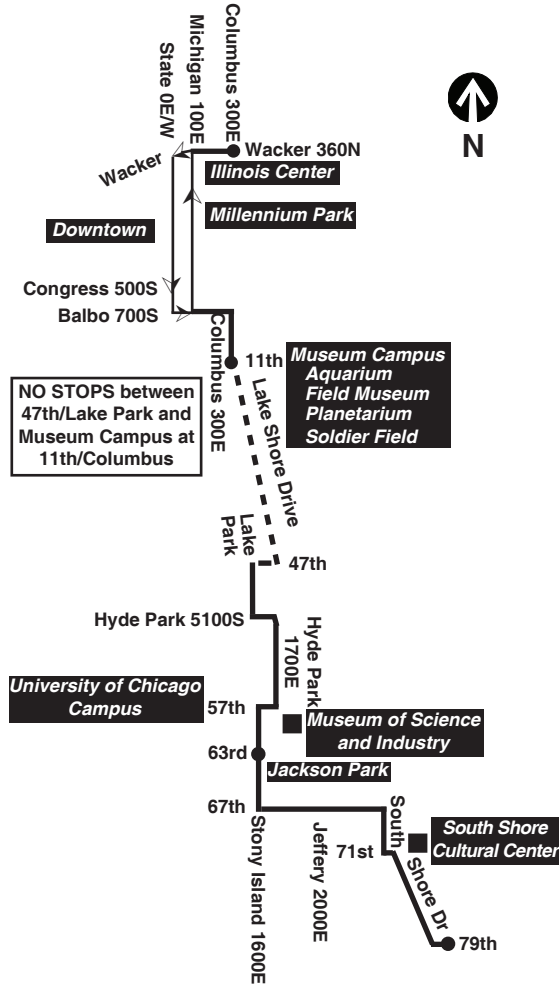

- #6 Jackson Park Express between 67th/Stony Island and 79th/South Shore
- #15 Jeffery Local between 67th/Jeffery and 75th/Jeffery
- #67 67th/69th/71st between 69th/Red Line station and 67th/Jeffery
- #71 71st/South Shore from 75th/South Shore to 92nd/Commercial
- #75 74th/75th between 75th/Jeffery and 75th/South Shore
- #95E 93rd/95th between 92nd/Commercial and 95th/Red Line Terminal

For more Information call the RTA Travel Information Center in Chicago: 312-836-7000. Open 5 a.m. until 1 a.m. every day.

Para obtener mayor información, en Español, llame al Centro de Información: 312-836-7000.

Chicago Transit Authority

Jackson Park Express

Effective March 22, 2015

NO STOPS between 47th/Lake Park and Museum Campus at 11th/Columbus

Monday thru Friday

Northbound

Leave 79th/ South Shore	67th/ Stony Isl.	57th/ Stony Isl.	47th/ Lake Park	11th/ Columbus	Arrive Wacker/ Columbus
4:00am	4:13am	4:18am	4:26am	4:34am	4:47am
4:20	4:33	4:38	4:46	4:54	5:07
4:40	4:53	4:58	5:06	5:14	5:27
4:58	5:11	5:16	5:24	5:32	5:45
5:15	5:28	5:33	5:41	5:49	6:02
5:29	5:42	5:47	5:55	6:03	6:16
5:42	5:56	6:01	6:10	6:18	6:31
5:54	6:08	6:14	6:24	6:32	6:46
6:05	6:20	6:26	6:35	6:44	6:58
6:16	6:31	6:37	6:46	6:55	7:09
6:27	6:42	6:48	6:57	7:06	7:20
6:38	6:54	7:00	7:11	7:20	7:35
6:49	7:06	7:13	7:24	7:35	7:51
7:00	7:18	7:25	7:38	7:49	8:06
7:10	7:28	7:35	7:48	7:59	8:16
7:20	7:38	7:45	7:58	8:09	8:26
7:30	7:48	7:55	8:08	8:19	8:36
7:40	7:58	8:05	8:18	8:29	8:46
7:50	8:08	8:15	8:28	8:39	8:56
8:00	8:18	8:25	8:38	8:49	9:06
8:12	8:29	8:37	8:49	8:59	9:15
8:24	8:41	8:48	8:59	9:08	9:23
8:36	8:52	8:59	9:10	9:19	9:34
8:48	9:04	9:11	9:22	9:31	9:46
9:00	9:16	9:23	9:34	9:43	9:58
9:12	9:28	9:35	9:46	9:55	10:10
9:24	9:40	9:47	9:58	10:06	10:21
9:36	9:52	9:59	10:10	10:18	10:33
9:48	10:04	10:11	10:22	10:30	10:45
10:00	10:16	10:23	10:34	10:42	10:57