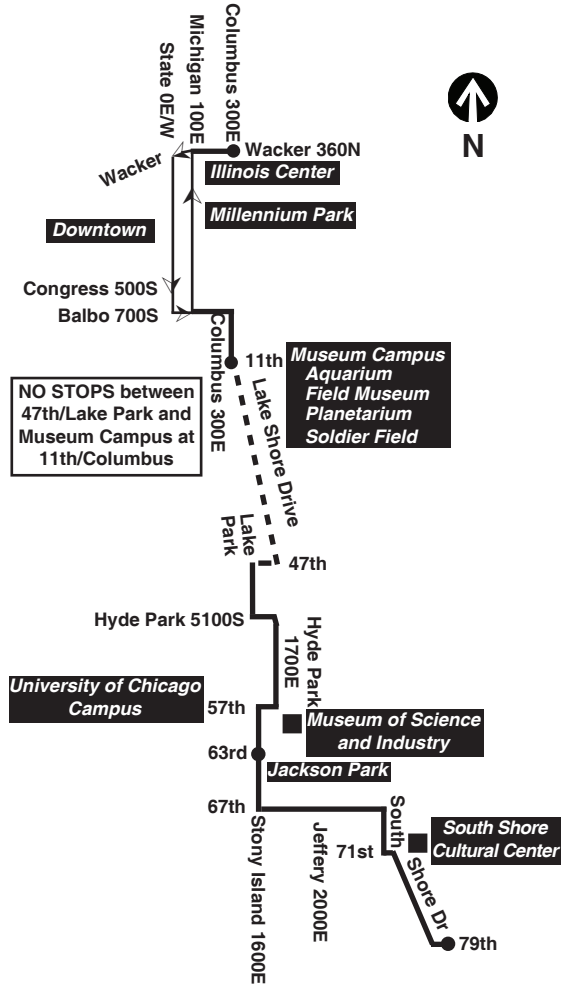

The night route compliments the regular routes to provide 24 hour round the clock service over the above route portions. Both terminals on the #5 Night Bus provide direct connections with the Howard/Dan Ryan Red line rapid transit at 69th station on the north and 95th Terminal on the south.

CTA Bike & Ride

Bicycle racks are available on the front exteriors of CTA buses. Bicycles can be placed on bicycle racks during normal hours of operation for each route. Racks accommodate two (2) bicycles at a time. Bicycles are also permitted on CTA trains during certain hours.

Please Stand Up

for Seniors and People with Disabilities
Federal law requires priority seating be designated for seniors and people with disabilities.

Supplementary service may be provided over portions of this route in addition to the trips shown. Please check destination signs and announcements when boarding buses.

For more Information call the RTA Travel Information Center in Chicago: 312-836-7000. Open 5 a.m. until 1 a.m. every day.

Para obtener mayor información, en Español, llame al Centro de Información: 312-836-7000.

Chicago Transit Authority

Jackson Park Express

Effective September 6, 2015

NO STOPS between 47th/Lake Park and Museum Campus at 11th/Columbus

Monday thru Friday

Northbound

Leave 79th/ South Shore	67th/ Stony Isl.	57th/ Stony Isl.	47th/ Lake Park	11th/ Columbus	Arrive Wacker/ Columbus
4:00am	4:13am	4:18am	4:26am	4:34am	4:47am
4:20	4:33	4:38	4:46	4:54	5:07
4:40	4:53	4:58	5:06	5:14	5:27
4:58	5:11	5:16	5:24	5:32	5:45
5:15	5:28	5:33	5:41	5:49	6:02
5:30	5:43	5:48	5:56	6:04	6:17
5:43	5:57	6:02	6:11	6:19	6:32
5:55	6:09	6:15	6:25	6:34	6:48
6:07	6:22	6:28	6:37	6:46	7:00
6:19	6:34	6:40	6:49	6:58	7:12
6:30	6:45	6:51	7:00	7:09	7:23
6:40	6:56	7:02	7:13	7:23	7:37
6:50	7:07	7:14	7:25	7:36	7:52
7:00	7:18	7:25	7:38	7:49	8:06
7:10	7:28	7:35	7:48	7:59	8:16
7:20	7:38	7:45	7:58	8:09	8:26
7:30	7:48	7:55	8:08	8:19	8:36
7:40	7:58	8:05	8:18	8:29	8:46
7:50	8:08	8:15	8:28	8:39	8:56
8:00	8:18	8:25	8:38	8:49	9:06
8:11	8:28	8:36	8:48	8:58	9:14
8:22	8:39	8:46	8:57	9:07	9:22
8:33	8:49	8:56	9:07	9:16	9:31
8:44	9:00	9:07	9:18	9:27	9:42
8:55	9:11	9:18	9:29	9:38	9:53
9:07	9:23	9:30	9:41	9:50	10:05

then every 11 to 12 minutes from 79th until

12:33pm	12:51pm	12:58pm	1:10pm	1:18pm	1:34pm
12:44	1:02	1:09	1:21	1:29	1:45
12:55	1:13	1:20	1:32	1:40	1:56

then every 10 minutes from 79th until

3:05	3:21	3:28	3:40	3:49	4:06
3:14	3:31	3:38	3:50	3:59	4:16
3:24	3:40	3:47	3:59	4:08	4:25
3:33	3:50	3:57	4:09	4:18	4:35
3:43	3:59	4:06	4:18	4:28	4:46
3:53	4:10	4:16	4:28	4:38	4:57
4:04	4:21	4:27	4:39	4:50	5:09
4:16	4:33	4:39	4:51	5:02	5:21
4:28	4:45	4:51	5:03	5:14	5:33
4:42	4:59	5:05	5:17	5:28	5:47
4:56	5:13	5:19	5:31	5:42	6:01
5:10	5:26	5:33	5:44	5:54	6:12
5:24	5:40	5:46	5:57	6:06	6:22
5:38	5:54	6:00	6:11	6:20	6:35
5:53	6:09	6:15	6:26	6:35	6:50
6:08	6:24	6:30	6:41	6:50	7:05
6:23	6:39	6:45	6:56	7:05	7:20
6:38	6:53	7:00	7:10	7:18	7:33
6:53	7:08	7:14	7:24	7:31	7:45
7:09	7:24	7:30	7:39	7:47	8:00
7:25	7:40	7:46	7:55	8:03	8:16
7:45	8:00	8:06	8:15	8:23	8:36
8:05	8:20	8:26	8:35	8:43	8:56
8:25	8:40	8:46	8:55	9:03	9:16
8:45	9:00	9:06	9:15	9:23	9:36
9:05	9:19	9:25	9:34	9:41	9:54
9:25	9:39	9:45	9:54	10:01	10:14
9:45	9:59	10:05	10:14	10:21	10:34
10:05	10:19	10:24	10:33	10:41	10:54
10:25	10:37	10:42	10:50	10:58	11:09
10:45	10:57	11:02	11:10	11:17	11:29
11:05	11:17	11:22	11:30	11:37	11:49
11:25	11:37	11:42	11:50	11:57	12:09am
11:50	12:02am	12:07am	12:15am	12:22am	12:34

am light face pm bold face

6 Jackson Park Express

Southbound