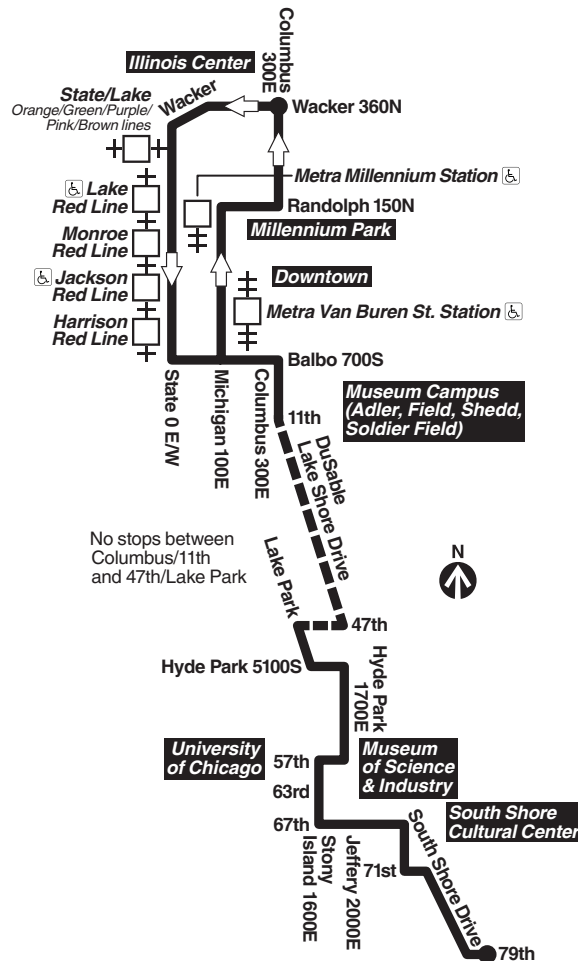

Federal law requires priority seating be designated for seniors and people with disabilities. **Please stand up** and yield these seats when needed for qualifying riders or when asked.

Schedules and other info in this timetable are subject to change. CTA does not assume responsibility for errors in timetables nor for inconvenience or damage resulting from delays.

Pay close attention to destination signs and announcements when boarding: added service may sometimes be provided over portions of this or any bus route and some trips can end before the furthest terminal on a line depending on service needs or time of day.

Bicycle racks are installed on the front of all CTA buses and are allowed on CTA trains during certain hours. See our Bike & Ride brochure or webpage for help on how to use racks and more.

Know before you go: Get alerts from us by text or e-mail about planned service changes every week or instant alerts for unplanned reroutes and disruptions. Sign up for CTA Updates today at transitchicago.com/updates.

For more travel information, use the Ventra app or call the RTA Travel Information Center at 312-836-7000. *Para obtener mayor información, en Español, llame al Centro de Información a 312-836-7000.*

Chicago Transit Authority

6 Jackson Park Express

Effective Jun. 7, 2026

All CTA buses are accessible

transitchicago.com/bus/6

Monday thru Friday

Northbound

LV 79th/ South Shore	67th/ Stony Island	57th/ Stony Island	Lake Park/ 47th	Columbus/ 11th	AR Wacker/ Columbus
4:00a	4:13a	4:19a	4:26a	4:34a	4:46a
4:18	4:31	4:37	4:44	4:52	5:04
4:34	4:47	4:53	5:00	5:08	5:20
4:49	5:02	5:08	5:15	5:23	5:35
5:04	5:17	5:23	5:30	5:38	5:50
5:19	5:32	5:38	5:45	5:53	6:05
5:33	5:46	5:52	5:59	6:07	6:19
5:45	5:58	6:04	6:11	6:19	6:31
5:57	6:10	6:16	6:23	6:31	6:44
6:07	6:20	6:26	6:35	6:43	6:56
6:16	6:29	6:36	6:46	6:54	7:08
6:26	6:40	6:47	6:57	7:05	7:19
6:36	6:51	6:58	7:08	7:16	7:30
6:46	7:01	7:08	7:18	7:26	7:42
6:56	7:11	7:18	7:28	7:38	7:54
7:05	7:20	7:27	7:38	7:49	8:05
7:13	7:28	7:37	7:48	7:59	8:15
7:22	7:38	7:47	7:58	8:09	8:25
7:32	7:48	7:57	8:08	8:19	8:35
7:42	7:58	8:07	8:18	8:29	8:45
7:52	8:08	8:17	8:28	8:39	8:55
8:02	8:18	8:27	8:38	8:49	9:05
8:12	8:28	8:37	8:48	8:59	9:15
8:22	8:38	8:47	8:58	9:06	9:22
8:32	8:48	8:57	9:08	9:16	9:32
8:44	9:00	9:07	9:18	9:26	9:41
8:56	9:12	9:19	9:30	9:38	9:53
9:09	9:24	9:31	9:42	9:50	10:05
9:21	9:36	9:43	9:54	10:02	10:17
9:33	9:48	9:55	10:06	10:14	10:29
9:45	10:00	10:07	10:18	10:26	10:41
9:57	10:12	10:19	10:30	10:38	10:53
10:09	10:24	10:31	10:42	10:50	11:05
10:21	10:36	10:43	10:54	11:02	11:17
10:33	10:48	10:55	11:06	11:14	11:29

then every 12 minutes until

11:57	12:12p	12:19p	12:30p	12:38p	12:55p
12:09p	12:24	12:31	12:42	12:50	1:07
12:19	12:35	12:43	12:54	1:02	1:19

then every 12 minutes until

4:07	4:23	4:31	4:42	4:52	5:09
4:18	4:34	4:42	4:53	5:03	5:20
4:30	4:46	4:54	5:05	5:15	5:32
4:42	4:58	5:06	5:17	5:27	5:44
4:56	5:12	5:20	5:31	5:39	5:56
5:10	5:26	5:34	5:45	5:53	6:10
5:26	5:41	5:48	5:59	6:07	6:24
5:41	5:56	6:03	6:14	6:22	6:39
5:55	6:10	6:17	6:28	6:36	6:53
6:10	6:25	6:32	6:43	6:51	7:08
6:25	6:40	6:47	6:58	7:06	7:23
6:40	6:55	7:02	7:13	7:21	7:36
6:55	7:10	7:17	7:28	7:36	7:51
7:14	7:29	7:35	7:43	7:51	8:06
7:30	7:44	7:50	7:58	8:06	8:21
7:45	7:59	8:05	8:13	8:21	8:36
8:01	8:15	8:21	8:29	8:37	8:52
8:18	8:32	8:38	8:46	8:54	9:09
8:36	8:50	8:56	9:04	9:12	9:27
8:55	9:09	9:15	9:23	9:31	9:46
9:14	9:28	9:34	9:42	9:50	10:05
9:34	9:48	9:54	10:02	10:10	10:25
9:54	10:08	10:14	10:22	10:30	10:45
10:14	10:28	10:34	10:42	10:50	11:05
10:35	10:49	10:55	11:02	11:10	11:22
10:56	11:10	11:16	11:23	11:31	11:43
11:18	11:31	11:37	11:44	11:52	12:04a
11:39	11:52	11:58	12:05a	12:13a	12:25
12:00a	12:13a	12:19a	12:26	12:34	12:46

#6 Jackson Park Express

Southbound