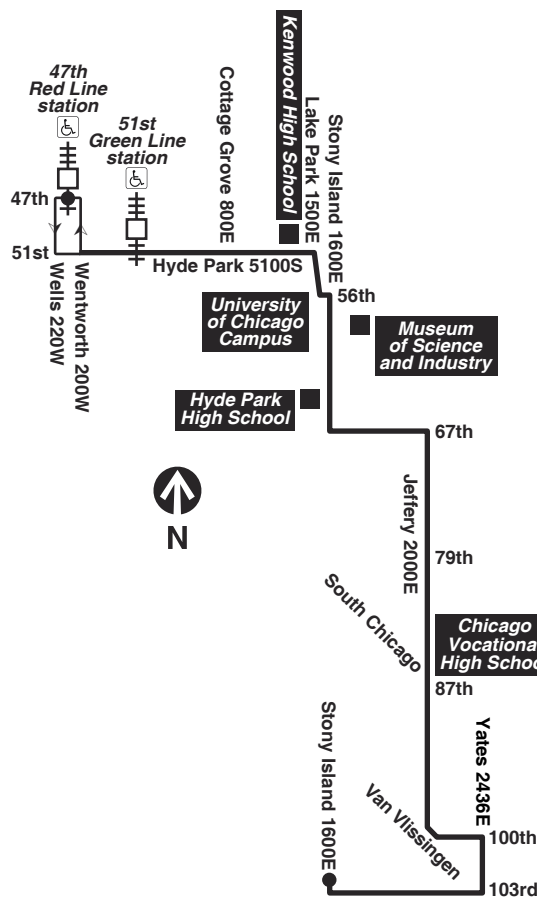

CTA Bike & Ride

Bicycle racks are available on the front exteriors of CTA buses. Bicycles can be placed on bicycle racks during normal hours of operation for each route. Racks accommodate two (2) bicycles at a time. Bicycles are also permitted on CTA trains during certain hours.

Please Stand Up &

for Seniors and People with Disabilities

Federal law requires priority seating be designated for seniors and people with disabilities.

The schedules and other information in this timetable are subject to change. CTA does not assume responsibility for errors in timetables, nor for inconvenience or damage resulting from delayed trains or buses due to weather, traffic conditions, etc.

Supplementary service may be provided over portions of this route in addition to the trips shown. Please check destination signs and announcements when boarding buses.

CTA operating costs are funded in part through the Regional Transportation Authority, by the federal and state governments, and the City of Chicago and County of Cook.

For more Information call the RTA Travel Information Center in Chicago: 312-836-7000. Open 6am until 7pm, Monday thru Saturday.

Para obtener mayor información, en Español, llame al Centro de Información: 312-836-7000.

Chicago Transit Authority

15

Jeffery Local

Effective August 21, 2022

Additional service may be provided on school days, September through June

Monday thru Friday

Northbound

Lv 103rd/ Stony Island	87th/ Jeffery	67th/ Jeffery	63rd/ Stony Island	Hyde Park/ Lake Park	Arrive 47th Red Line
4:00am	4:12am	4:23am	4:28am	4:35am	4:47am
4:20	4:33	4:43	4:48	4:55	5:08
4:40	4:53	5:04	5:09	5:15	5:28
4:58	5:11	5:22	5:27	5:34	5:46
5:15	5:28	5:39	5:44	5:51	6:04
5:30	5:43	5:55	6:00	6:08	6:21
5:44	5:57	6:09	6:14	6:21	6:34
5:57	6:10	6:23	6:28	6:35	6:49
6:10	6:23	6:36	6:42	6:50	7:04
6:22	6:35	6:48	6:54	7:02	7:16
6:33	6:47	7:01	7:06	7:15	7:30
6:45	6:59	7:13	7:18	7:27	7:42
6:56	7:10	7:24	7:30	7:39	7:54
7:08	7:22	7:37	7:43	7:52	8:08
7:19	7:34	7:49	7:55	8:05	8:21
7:31	7:46	8:01	8:07	8:17	8:34
7:42	7:58	8:12	8:18	8:29	8:45
7:54	8:08	8:23	8:29	8:39	8:54
8:06	8:20	8:35	8:41	8:51	9:06
8:18	8:32	8:47	8:53	9:03	9:19
8:33	8:47	9:02	9:08	9:18	9:33
8:47	9:02	9:15	9:21	9:30	9:45
9:02	9:16	9:29	9:35	9:44	9:59
9:16	9:30	9:42	9:48	9:56	10:11
9:31	9:45	9:58	10:04	10:13	10:28
9:45	9:59	10:13	10:18	10:27	10:42

then every 14 to 15 minutes until

2:20pm	2:34pm	2:48pm	2:54pm	3:03pm	3:19pm
2:32	2:46	3:00	3:06	3:16	3:32
2:44	2:58	3:12	3:18	3:28	3:44
2:54	3:08	3:22	3:29	3:38	3:55
3:05	3:20	3:34	3:41	3:50	4:07
3:16	3:31	3:45	3:52	4:01	4:18
3:27	3:41	3:56	4:02	4:13	4:30
3:34S	3:48	4:03	4:09	-----	-----
-----	-----	-----	-----	4:25B	4:42
3:39	3:52	4:07	4:13	4:25	4:43
-----	-----	-----	-----	4:35B	4:52
3:50	4:04	4:18	4:25	4:36	4:54
4:08C	4:10	4:24	4:31	4:41	4:57
4:02	4:17	4:32	4:38	4:48	5:04
4:13	4:28	4:42	4:49	4:59	5:15
4:27	4:41	4:55	5:02	5:12	5:28
4:44	4:58	5:13	5:19	5:29	5:45
5:01	5:15	5:29	5:35	5:45	6:00
5:18	5:32	5:47	5:53	6:02	6:18
5:36	5:49	6:04	6:10	6:20	6:35
5:53	6:07	6:22	6:28	6:37	6:52
6:12	6:26	6:40	6:46	6:55	7:09
6:31	6:45	6:58	7:04	7:13	7:27
6:51	7:04	7:18	7:23	7:32	7:46
7:10	7:24	7:37	7:43	7:52	8:06
7:30	7:43	7:57	8:02	8:11	8:25
7:50	8:04	8:17	8:22	8:30	8:44
8:11	8:24	8:37	8:42	8:50	9:03
8:31	8:44	8:57	9:02	9:10	9:24
8:52	9:05	9:18	9:23	9:31	9:44
9:13	9:26	9:37	9:42	9:50	10:03
9:34	9:47	9:58	10:03	10:11	10:24
9:55	10:08	10:19	10:24	10:32	10:45
10:18	10:30	10:41	10:46	10:53	11:06
10:42	10:54	11:05	11:10	11:17	11:30
11:09	11:22	11:32	11:37	11:44	11:55
11:38	11:50	12:01am	12:05am	12:12am	12:23am
12:08am	12:20am	12:31	12:35	12:42	12:53

B - trip begins at Hyde Park/Blackston, school days only
C - trip begins at 87th/Clyde at time shown, school days only

15 Jeffery Local

Southbound