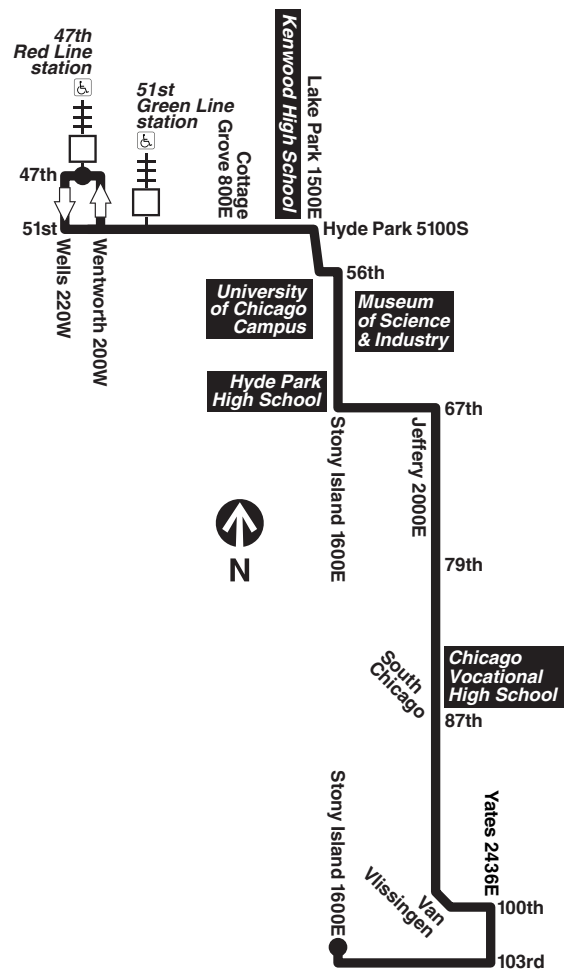

All CTA buses are accessible. For accessibility help or to report concerns at stops, contact CTA Customer Service at transitchicago.com/feedback.

Federal law requires priority seating be designated for seniors and people with disabilities. **Please stand up** and yield these seats when needed for qualifying riders or when asked.

Schedules and other info in this timetable are subject to change. CTA does not assume responsibility for errors in timetables nor for inconvenience or damage resulting from delays.

Pay close attention to destination signs and announcements when boarding: added service may sometimes be provided over portions of this or any bus route and some trips can end before the furthest terminal on a line depending on service needs or time of day.

Bicycle racks are installed on the front of all CTA buses and are allowed on CTA trains during certain hours. See our [Bike & Ride brochure](#) or webpage for help on how to use racks and more.

Know before you go: Get alerts from us by text or e-mail about planned service changes every week or instant alerts for unplanned reroutes and disruptions. Sign up for CTA Updates today at transitchicago.com/updates.

For more travel information, use the Ventra app or call the RTA Travel Information Center at 312-836-7000. *Para obtener mayor información, en Español, llame al Centro de Información a 312-836-7000.*

15 Jeffery Local

Effective Dec. 22, 2024

Monday thru Friday

#15 Jeffery Local

Northbound						Southbound					
LV 103rd/ Stony Island	87th/ Jeffery	67th/ Jeffery	63rd/ Stony Island	Hyde Park/ Lake Park	AR 47th Red Line station	LV 47th Red Line station	Hyde Park/ Lake Park	63rd/ Stony Island	67th/ Jeffery	87th/ Jeffery	AR 103rd/ Stony Island
4:00a	4:12a	4:23a	4:28a	4:35a	4:47a	4:53a	5:07a	5:14a	5:18a	5:29a	5:39a
4:19	4:32	4:43	4:48	4:55	5:07	5:16	5:30	5:37	5:41	5:52	6:02
4:39	4:52	5:03	5:08	5:15	5:27	5:38	5:53	6:00	6:04	6:15	6:27
4:59	5:12	5:23	5:28	5:35	5:47	6:00	6:15	6:22	6:27	6:38	6:50
5:18	5:31	5:42	5:47	5:54	6:07	6:22	6:37	6:45	6:50	7:02	7:14
5:36	5:49	6:01	6:06	6:13	6:26	6:39	6:55	7:03	7:08	7:21	7:33
5:53	6:07	6:19	6:24	6:31	6:44	6:56	7:12	7:21	7:26	7:39	7:51
6:07	6:21	6:34	6:39	6:47	7:02	7:11	7:28	7:38	7:43	7:57	8:10
6:22	6:36	6:49	6:54	7:02	7:17	7:26	7:44	7:54	7:59	8:13	8:26
6:35	6:49	7:03	7:08	7:17	7:32	7:41	8:00	8:09	8:15	8:29	8:41
6:47	7:01	7:15	7:21	7:29	7:45	7:54	8:13	8:23	8:29	8:42	8:55
6:59	7:14	7:28	7:33	7:42	7:58	8:08	8:27	8:37	8:43	8:56	9:09
7:11	7:25	7:40	7:46	7:55	8:11	8:22	8:41	8:51	8:57	9:10	9:23
7:22	7:37	7:52	7:58	8:08	8:24	8:35	8:54	9:04	9:09	9:22	9:35
7:34	7:49	8:04	8:10	8:20	8:37	8:49	9:07	9:16	9:22	9:34	9:46
7:49	8:03	8:18	8:24	8:34	8:50	9:03	9:20	9:29	9:34	9:46	9:58
8:02	8:16	8:31	8:37	8:47	9:03	9:15	9:32	9:41	9:47	9:59	10:11
8:15	8:29	8:44	8:50	9:00	9:16	9:28	9:45	9:54	9:59	10:11	10:23
8:28	8:42	8:57	9:03	9:13	9:29	9:40	9:57	10:06	10:12	10:24	10:36
8:46	9:00	9:14	9:20	9:29	9:44	9:55	10:12	10:21	10:26	10:38	10:50
9:01	9:16	9:29	9:35	9:44	9:59	10:09	10:26	10:35	10:41	10:53	11:05
9:19	9:32	9:45	9:51	9:59	10:14	10:24	10:41	10:50	10:55	11:07	11:19
9:32	9:46	9:59	10:05	10:14	10:29	10:38	10:55	11:04	11:10	11:23	11:35
9:47	10:01	10:14	10:20	10:29	10:44	10:53	11:10	11:19	11:25	11:38	11:50
10:02	10:16	10:29	10:35	10:44	10:59	11:08	11:25	11:35	11:40	11:53	12:06p
10:17	10:31	10:44	10:50	10:59	11:14	11:23	11:40	11:50	11:55	12:09p	12:21
10:32	10:46	10:59	11:05	11:14	11:29	11:38	11:55	12:05p	12:10p	12:24	12:36
10:46	11:00	11:14	11:20	11:28	11:44	11:53	12:10p	12:20p	12:25p	12:39	12:51