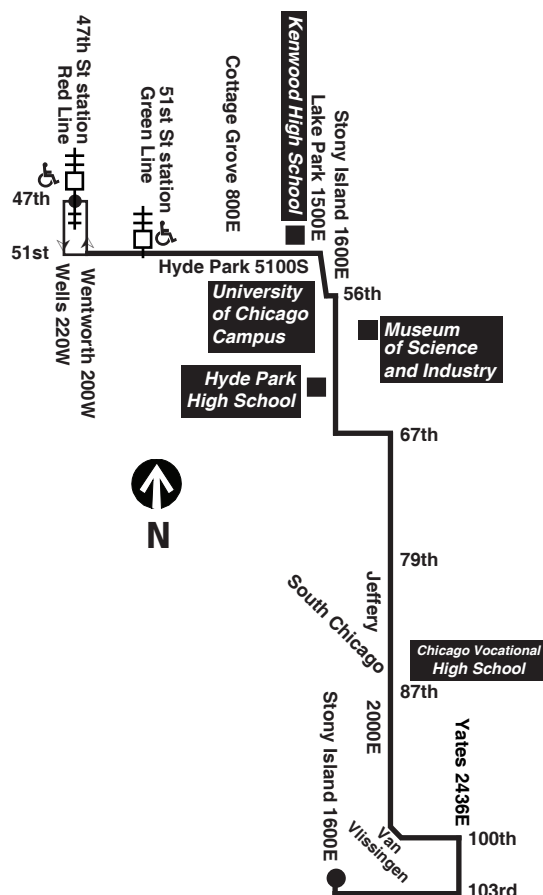

CTA Bike & Ride

Bicycle racks are available on the front exteriors of CTA buses. Bicycles can be placed on bicycle racks during normal hours of operation for each route. Racks accommodate two (2) bicycles at a time. Bicycles are also permitted on CTA trains during certain hours.

Please Stand Up &

for Seniors and People with Disabilities

Federal law requires priority seating be designated for seniors and people with disabilities.

The schedules and other information in this timetable are subject to change. CTA does not assume responsibility for errors in timetables, nor for inconvenience or damage resulting from delayed trains or buses due to weather, traffic conditions, etc.

Supplementary service may be provided over portions of this route in addition to the trips shown. Please check destination signs and announcements when boarding buses.

CTA operating costs are funded in part through the Regional Transportation Authority, by the federal and state governments, and the City of Chicago and County of Cook.

For more Information call the RTA Travel Information Center in Chicago: 312-836-7000.

Open 5 a.m. until 1 a.m. every day.

Para obtener mayor información, en Español, llame al Centro de Información: 312-836-7000.

Chicago Transit Authority

Jeffery Local

Effective August 31, 2014

Additional service may be provided on school days, late August through June

Monday thru Friday

15 Jeffery Local

Northbound

Lv 103rd/ Stony Island	87th/ Jeffery	67th/ Jeffery	63rd/ Stony Island	Hyde Park/ Lake Park	Arrive 47th Red Line
4:25am	4:36am	4:47am	4:52am	4:59am	5:12am
4:40	4:51	5:02	5:07	5:14	5:27
4:55	5:06	5:17	5:22	5:29	5:42
5:10	5:21	5:32	5:37	5:44	5:57
5:25	5:36	5:47	5:52	5:59	6:12
5:40	5:51	6:02	6:07	6:14	6:27
5:55	6:06	6:17	6:22	6:29	6:41
6:09	6:20	6:31	6:37	6:44	6:57
6:19	6:30	6:43	6:49	6:56	7:10
6:29	6:41	6:54	7:01	7:08	7:23
6:39	6:51	7:05	7:11	7:18	7:33
6:49	7:01	7:15	7:22	7:29	7:44
6:59	7:11	7:25	7:32	7:39	7:55
7:09	7:21	7:35	7:42	7:49	8:05
7:19	7:31	7:45	7:52	7:59	8:15
7:29	7:41	7:55	8:02	8:09	8:25
7:41	7:53	8:07	8:14	8:21	8:37
7:53	8:05	8:19	8:26	8:33	8:49
8:05	8:17	8:31	8:38	8:45	9:01
8:17	8:29	8:43	8:50	8:57	9:13
8:29	8:41	8:55	9:02	9:09	9:25
8:44	8:56	9:10	9:17	9:24	9:40
8:59	9:11	9:25	9:32	9:39	9:55
9:15	9:27	9:40	9:47	9:55	10:11

then every 20 minutes until

10:55	11:07	11:20	11:27	11:35	11:51
11:16	11:28	11:41	11:47	11:55	12:11pm
11:36	11:48	12:01pm	12:07pm	12:15pm	12:31
11:56	12:08pm	12:21	12:27	12:35	12:51
12:16pm	12:28	12:41	12:47	12:55	1:11
12:36	12:48	1:01	1:07	1:15	1:31
12:55	1:07	1:20	1:26	1:34	1:50

then every 15 minutes until

2:25	2:37	2:51	2:58	3:06	3:22
2:39	2:51	3:05	3:12	3:20	3:36
2:53	3:05	3:19	3:26	3:34	3:50
3:06	3:18	3:32	3:39	3:47	4:03
3:19	3:31	3:45	3:52	4:00	4:16
3:32	3:44	3:58	4:05	4:13	4:29
3:44	3:56	4:10	4:17	4:25	4:41
3:56	4:08	4:22	4:29	4:37	4:53
4:08	4:20	4:34	4:41	4:49	5:05
-----	4:26S	4:40	4:47	4:55	5:11
4:20	4:32	4:46	4:53	5:01	5:17

then every 12 minutes until

6:20	6:32	6:45	6:52	7:00	7:16
6:35	6:47	7:00	7:07	7:15	7:31
6:55	7:07	7:20	7:27	7:35	7:51
7:15	7:27	7:40	7:47	7:55	8:11
7:35	7:47	8:00	8:07	8:15	8:31
7:55	8:07	8:20	8:27	8:35	8:51
8:17	8:28	8:41	8:47	8:55	9:10
8:39	8:50	9:02	9:07	9:15	9:30
8:59	9:10	9:22	9:27	9:35	9:50
9:19	9:30	9:42	9:47	9:55	10:10
9:39	9:50	10:02	10:07	10:15	10:30
9:59	10:10	10:22	10:27	10:35	10:50
10:19	10:30	10:42	10:47	10:55	11:10
10:40	10:51	11:02	11:07	11:15	11:28
11:00	11:11	11:22	11:27	11:33	11:46
11:20	11:31	11:42	11:47	11:53	12:06am
11:40	11:51	12:02am	12:07am	12:13am	12:26

am light face pm bold face

Southbound

Leave 47th Red Line	Hyde Park/ Lake Park	63rd/ Stony Island	67th/ Jeffery	87th/ Jeffery	Arr 103rd/ Stony Island
5:00am	5:11am	5:18am	5:23am	5:33am	5:43am
5:20	5:31	5:38	5:43	5:53	6:03
5:38	5:49	5:56	6:01	6:11	6:21
5:54	6:05	6:12	6:17	6:27	6:37
6:10	6:21	6:28	6:33	6:43	6:53
6:22	6:35	6:42	6:47	6:58	7:08
6:33	6:47	6:55	7:00	7:11	7:22
6:44	6:59	7:08	7:13	7:24	7:36
6:55	7:11	7:20	7:25	7:37	7:49
7:06	7:22	7:31	7:36	7:48	8:00
7:16	7:32	7:41	7:46	7:59	8:11
7:26	7:45	7:54	7:59	8:13	8:24
7:37	7:56	8:05	8:11	8:26	8:39
7:48	8:07	8:16	8:22	8:37	8:50
8:01	8:19	8:28	8:34	8:50	9:02
8:16	8:33	8:42	8:48	9:02	9:14
8:31	8:48	8:57	9:03	9:17	9:29
8:46	9:03	9:12	9:18	9:32	9:44
9:01	9:18	9:27	9:33	9:47	9:59
9:17	9:33	9:42	9:48	10:01	10:13
9:36	9:52	10:01	10:07	10:19	10:31

then every 20 minutes until