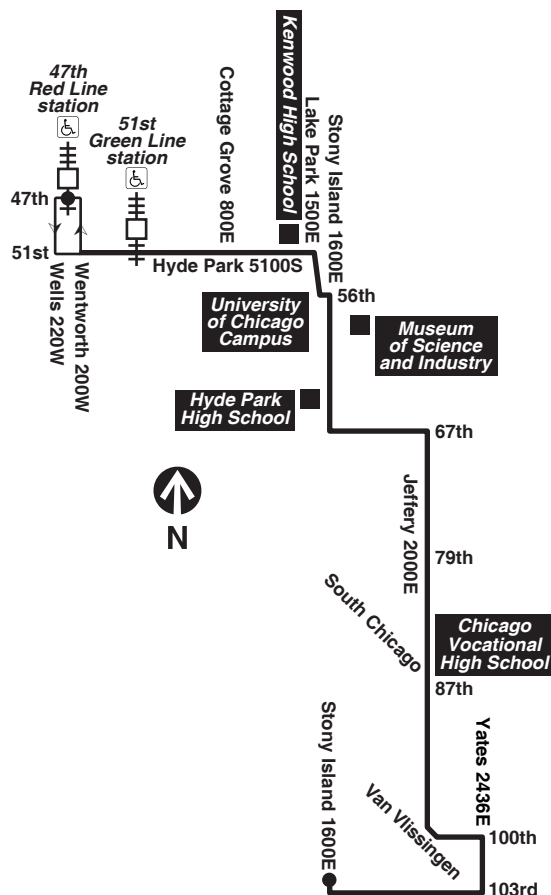

For more information call the RTA Travel Information Center in Chicago:

312-836-7000.

Open 6am until 7pm, Monday thru Saturday.

Para obtener mayor información, en Español, llame al Centro de Información: 312-836-7000.

Chicago Transit Authority

15

Jeffery Local

Effective September 2, 2018

Additional service may be provided on school days, September through June

Monday thru Friday

Northbound

Lv 103rd/ Stony Island	87th/ Jeffery	67th/ Jeffery	63rd/ Stony Island	Hyde Park/ Lake Park	Arrive 47th Red Line
4:05am	4:17am	4:28am	4:33am	4:40am	4:52am
4:25	4:37	4:48	4:53	5:00	5:12
4:45	4:57	5:08	5:13	5:20	5:32
5:01	5:14	5:25	5:31	5:38	5:50
5:16	5:29	5:40	5:46	5:53	6:06
5:30	5:43	5:54	6:00	6:07	6:20
5:43	5:56	6:07	6:13	6:20	6:33
5:56	6:09	6:21	6:26	6:33	6:47
6:08	6:21	6:34	6:40	6:47	7:02
6:20	6:33	6:46	6:52	6:59	7:14
6:32	6:46	7:00	7:06	7:14	7:29
6:44	6:58	7:12	7:18	7:27	7:42
6:56	7:10	7:24	7:30	7:39	7:54
7:08	7:23	7:37	7:43	7:52	8:08
7:20	7:35	7:49	7:55	8:04	8:20
7:31	7:46	8:00	8:07	8:16	8:32
7:42	7:57	8:11	8:18	8:27	8:43
7:54	8:09	8:23	8:29	8:38	8:54
8:06	8:21	8:35	8:41	8:50	9:06
8:19	8:34	8:48	8:54	9:03	9:19
8:33	8:48	9:01	9:07	9:16	9:31
8:48	9:02	9:16	9:22	9:30	9:45

C - trip begins at 87th/Clyde on school days only
am light face **pm bold face**

15 Jeffery Local

Southbound

Leave 47th Red Line	Hyde Park/ Lake Park	63rd/ Stony Island	67th/ Jeffery	87th/ Jeffery	Arr 103rd/ Stony Island
5:00am	5:12am	5:19am	5:24am	5:34am	5:44am
5:19	5:31	5:38	5:43	5:54	6:04
5:38	5:51	5:58	6:03	6:14	6:25
5:56	6:10	6:18	6:23	6:35	6:46
6:12	6:27	6:35	6:41	6:54	7:06
6:26	6:41	6:50	6:56	7:08	7:20
6:40	6:55	7:04	7:10	7:22	7:34
6:54	7:10	7:18	7:24	7:37	7:49
7:08	7:25	7:34	7:40	7:55	8:07
7:22	7:40	7:49	7:55	8:10	8:22
7:36	7:55	8:04	8:10	8:25	8:37
7:50	8:09	8:19	8:25	8:39	8:52
8:03	8:22	8:32	8:38	8:52	9:05
8:16	8:35	8:45	8:51	9:05	9:18
8:28	8:46	8:56	9:02	9:16	9:29
8:39	8:57	9:06	9:12	9:26	9:38
8:50	9:08	9:17	9:23	9:36	9:49