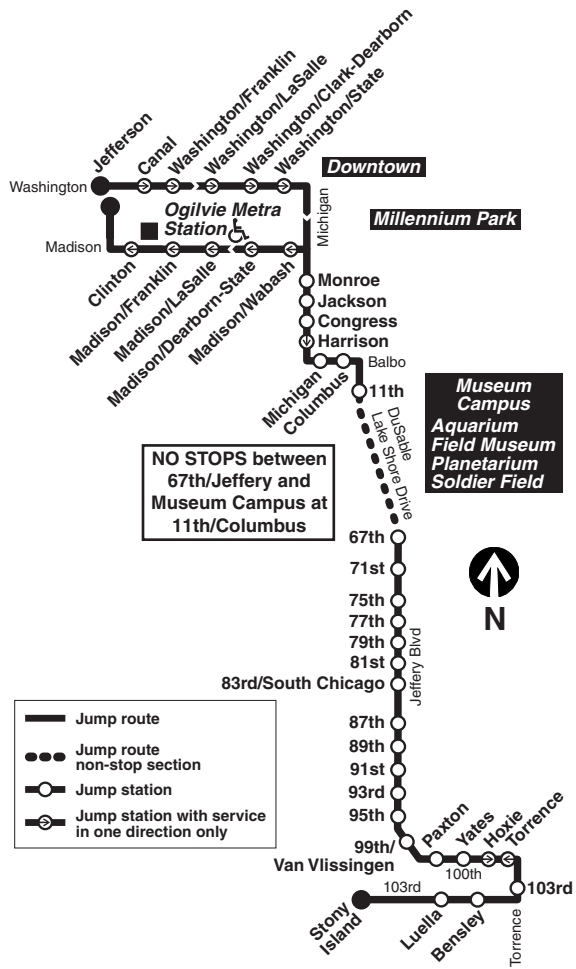

**Chicago Transit Authority**

**J14**

**Jeffery Jump**  
Effective March 27, 2022

**NO STOPS between 67th/Jeffery and Museum Campus at 11th/Columbus**

**Monday thru Friday**

**J14 Jeffery Jump**

**Northbound**

J - trip ends at Madison/Jefferson at time shown

Southbound

Leave Washington/ Jefferson	Monroe/ Michigan	67th/ Jeffery	79th/ Jeffery	87th/ Jeffery	Arr 103rd/ Stony Island
7:37am	7:46am	8:02am	8:09am	8:12am	8:24am
7:59	8:08	8:24	8:31	8:34	8:46
8:21	8:30	8:46	8:53	8:56	9:08
8:41	8:50	9:06	9:13	9:16	9:28
8:59	9:08	9:24	9:31	9:34	9:46
9:17	9:26	9:42	9:49	9:52	10:04
9:35	9:44	10:01	10:08	10:12	10:24
9:53	10:02	10:19	10:26	10:30	10:42
10:11	10:20	10:37	10:44	10:48	11:00
10:29	10:38	10:55	11:02	11:06	11:18
10:47	10:56	11:13	11:20	11:24	11:36
11:05	11:14	11:31	11:38	11:42	11:54
11:22	11:32	11:49	11:55	11:59	12:11pm
11:40	11:49	12:06pm	12:13pm	12:17pm	12:29
11:57	12:07pm	12:24	12:30	12:34	12:46
12:15pm	12:24	12:41	12:48	12:52	1:04
12:32	12:42	1:00	1:06	1:10	1:23
12:50	1:00	1:18	1:25	1:29	1:42
1:07	1:18	1:36	1:43	1:47	2:01
1:25	1:36	1:54	2:01	2:05	2:18
1:42	1:53	2:11	2:18	2:22	2:36
2:00	2:10	2:28	2:35	2:40	2:53
2:17	2:28	2:46	2:53	2:57	3:11
2:32	2:43	3:01	3:08	3:12	3:26
2:47	2:58	3:1			