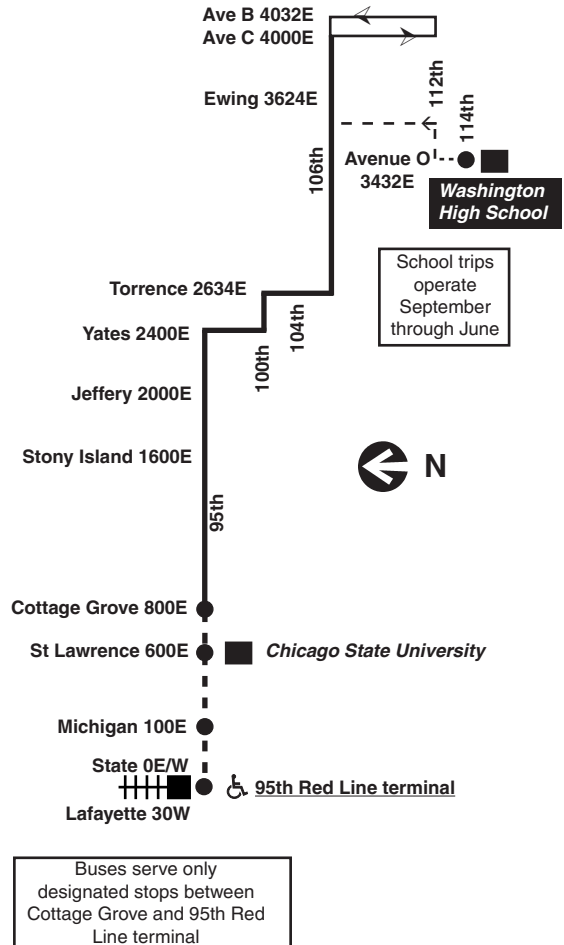

Federal law requires priority seating be designated for seniors and people with disabilities. **Please stand up** and yield these seats when needed for qualifying riders or when asked.

Schedules and other info in this timetable are subject to change. CTA does not assume responsibility for errors in timetables nor for inconvenience or damage resulting from delays.

Pay close attention to destination signs and announcements when boarding: added service may sometimes be provided over portions of this or any bus route and some trips can end before the furthest terminal on a line depending on service needs or time of day.

Bicycle racks are installed on the front of all CTA buses and are allowed on CTA trains during certain hours. See our Bike & Ride brochure or webpage for help on how to use racks and more.

Know before you go: Get alerts from us by text or e-mail about planned service changes every week or instant alerts for unplanned reroutes and disruptions. Sign up for CTA Updates today at transitchicago.com/updates.

For more travel information, use the Ventra app or call the RTA Travel Information Center at 312-836-7000. *Para obtener mayor información, en Español, llame al Centro de Información a 312-836-7000.*

Chicago Transit Authority

100

Jeffery Manor Express

Effective Jun. 10, 2024

All CTA buses are accessible

transitchicago.com/bus/100