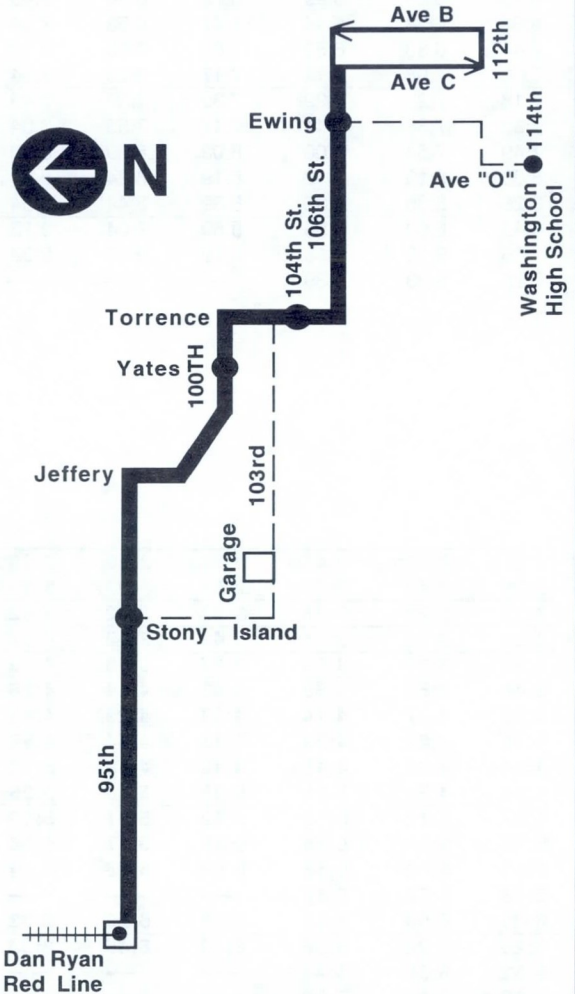

Effective December 29, 1997

100 Jeffery Manor Express

For more information call the RTA Travel Information Center at 836-7000

Open every day of the year from 5AM until 1AM next day.

Monday thru Friday

Westbound (AM and PM Rush Only)					
Leave 112 Ave C	106 Ewing	104 Torrence	100 Yates	95 Stony Island	Arrive 95 Dan Ryan
6:03a	6:08a	6:14a	6:17a	6:23a	6:34a
6:18	6:23	6:29	6:32	6:38	6:49
6:33	6:38	6:44	6:47	6:53	7:04
6:48	6:53	6:59	7:02	7:08	7:19
7:03	7:08	7:14	7:17	7:23	7:34
7:18	7:23	7:29	7:32	7:38	7:49
7:33	7:38	7:44	7:47	7:53	8:04
7:49	7:54	8:00	8:03	8:09	8:19
8:05	8:10	8:16	8:19	8:24	8:34
8:25	8:30	8:36	8:39	8:44	8:54
8:45	8:50	8:56	8:59	9:04	9:13
9:05	9:10	9:16	9:19	9:23	9:32
9:28	9:33	9:39	—	—	—

Eastbound (AM and PM Rush Only)					
Leave 95 Dan Ryan	95 Stony Island	100 Yates	104 Torrence	106 Ewing	Arrive 112 Ave C
—	—	—	5:50a	5:55a	6:01a
—	—	—	6:05	6:10	6:16
—	—	—	6:20	6:25	6:31
—	—	—	6:35	6:40	6:46
—	—	—	6:50	6:55	7:01
6:40a	6:46a	6:52a	6:55	7:01	7:06
6:55	7:01	7:08	7:11	7:17	7:22
7:10	7:17	7:24	7:27	7:33	7:38
7:30	7:37	7:44	7:47	7:53	7:58
7:50	7:57	8:04	8:07	8:13	8:18
8:10	8:17	8:24	8:27	8:33	8:38
8:30	8:37	8:44	8:47	8:53	8:58
9:00	9:06	9:13	9:16	9:21	9:26

@	2:35p	2:39p	2:45p	2:49p	2:59p	3:08p
@	2:39	2:43	2:49	2:53	3:03	3:12
	3:18	3:22	3:28	3:32	3:42	3:52
@	3:28	3:32	3:38	3:42	3:52	4:02
	3:33	3:37	3:43	3:47	3:58	4:09
	3:48	3:52	3:59	4:03	4:14	4:26
	4:03	4:07	4:14	4:18	4:29	4:41
	4:18	4:22	4:29	4:33	4:44	4:56
	4:34	4:38	4:45	4:49	4:59	5:10
	4:50	4:54	5:01	5:05	5:15	5:25
	5:07	5:11	5:18	5:22	5:31	5:40
	5:25	5:29	5:36	5:39	5:47	5:56
	5:45	5:49	5:56	5:59	6:06	6:14
	5:48	5:52	5:59	—	—	—
	6:05	6:09	6:16	6:19	6:25	6:33
	6:25	6:29	6:36	6:39	6:45	6:53
	6:32	6:36	6:43	—	—	—
	6:49	6:53	7:00	—	—	—
	7:08	7:12	7:19	—	—	—
	7:28	7:32	7:39	—	—	—

am light face
pm bold face

@ = trip operates from 114/Avenue O, on school days only.

No Saturday or Sunday/holiday service.