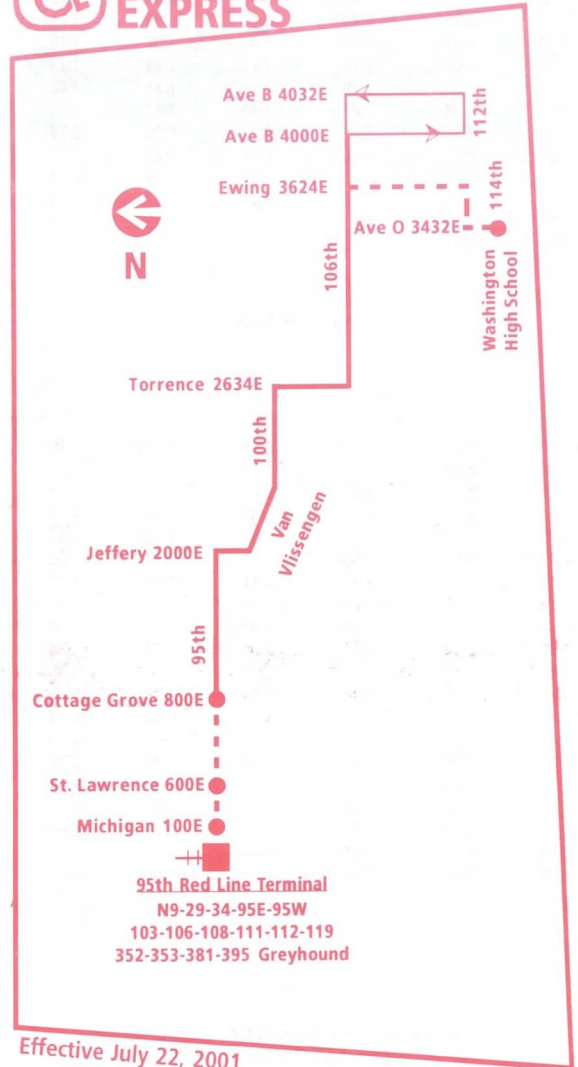

For more Information call the RTA Travel Information Center in Chicago: 836-7000. Open 5 a.m. until 1 a.m. every day.

Para obtener mayor información, en Español, llame al Centro de Información: 836-7000.

CHICAGO TRANSIT AUTHORITY

100

JEFFERY MANOR EXPRESS

Effective July 22, 2001

www.transitchicago.com

www.transitchicago.com

Monday through Friday ONLY

Westbound

Leave 112th/ Ave C	106th/ Ewing	104th/ Torrence	100th/ Yates	95th/ Stony Island	Arrive 95th/ Red Line
5:33 a	5:38 a	5:44 a	5:47 a	5:53 a	6:03 a
5:48	5:53	5:59	6:02	6:08	6:18
6:03	6:08	6:14	6:17	6:23	6:33
6:18	6:23	6:29	6:32	6:38	6:48
6:33	6:38	6:44	6:47	6:53	7:03
6:48	6:53	6:59	7:02	7:08	7:18
7:03	7:08	7:14	7:17	7:23	7:33
7:18	7:23	7:29	7:32	7:38	7:48
7:33	7:38	7:44	7:47	7:53	8:03
7:49	7:54	8:00	8:03	8:09	8:18
8:05	8:10	8:16	8:19	8:24	8:34
8:25	8:30	8:36	8:39	8:44	8:54
8:45	8:50	8:56	8:59	9:04	9:13
9:05	9:10	9:16	9:19	9:23	9:32
9:28	9:33	9:39	---	---	---

Eastbound

Leave 95th/ Red Line	95th/ Stony Island	100th/ Yates	104th/ Torrence	106th/ Ewing	Arrive 112th/ Ave C
---	---	---	5:15 a	5:21 a	5:26 a
---	---	---	5:30	5:36	5:41
---	---	---	5:50	5:55	6:00
---	---	---	6:05	6:10	6:15
---	---	---	6:20	6:25	6:30
6:10 a	6:16 a	6:22	6:26	6:31	6:36
6:25	6:31	6:37	6:41	6:46	6:51
6:40	6:46	6:52	6:55	7:01	7:06
6:55	7:01	7:08	7:11	7:17	7:22
7:10	7:17	7:24	7:27	7:33	7:38
7:30	7:37	7:44	7:47	7:53	7:58
7:50	7:57	8:04	8:07	8:13	8:18
8:10	8:17	8:24	8:27	8:33	8:38
8:30	8:37	8:44	8:47	8:53	8:58
9:00	9:06	9:13	9:16	9:21	9:26