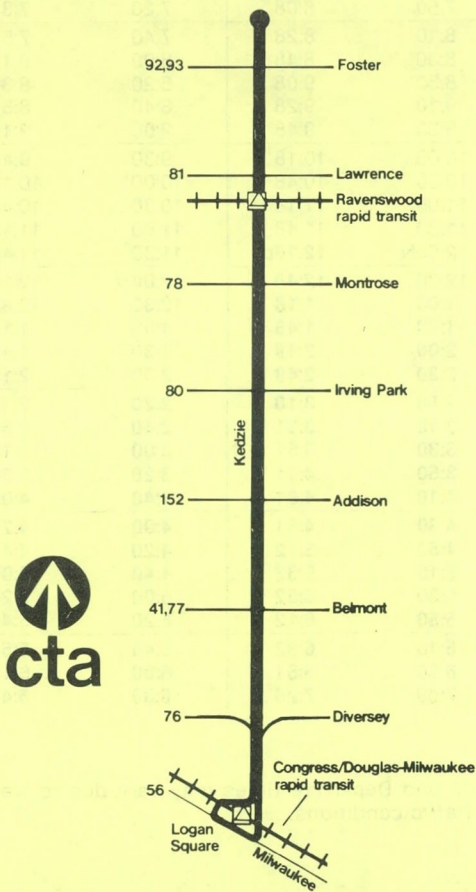

North Kedzie

Chicago Transit Authority

For more information call the RTA
 24 hour Travel Information Center
 in Chicago 836-7000
 suburbs 800-972-7000 toll-free
 For better service call Tuesday through Sunday
 before 8:00a or after 5:00p

Monday thru Friday

Northbound		Southbound	
Leave Logan Square	Arrive Kedzie/Berwyn	Leave Kedzie/Berwyn	Arrive Logan Square
6:30a	6:47a	6:00a	6:16a
6:50	7:08	6:20	6:36
7:10	7:28	6:40	6:57
7:30	7:48	7:00	7:18
7:50	8:08	7:20	7:39
8:10	8:28	7:40	7:59
8:30	8:48	8:00	8:19
8:50	9:08	8:20	8:39
9:10	9:28	8:40	8:59
9:30	9:48	9:00	9:19
10:00	10:18	9:30	9:48
10:30	10:48	10:00	10:18
11:00	11:18	10:30	10:48
11:30	11:48	11:00	11:18
12:00N	12:18p	11:30	11:48
12:30	12:48	12:00N	12:18p
1:00	1:18	12:30	12:48
1:30	1:48	1:00	1:18
2:00	2:18	1:30	1:48
2:30	2:49	2:00	2:18
2:50	3:10	2:20	2:38
3:10	3:31	2:40	2:58
3:30	3:51	3:00	3:18
3:50	4:11	3:20	3:39
4:10	4:31	3:40	4:00
4:30	4:51	4:00	4:20
4:50	5:12	4:20	4:40
5:10	5:32	4:40	5:00
5:30	5:52	5:00	5:20
5:50	6:12	5:20	5:40
6:10	6:32	5:40	5:59
6:30	6:51	6:00	6:18
7:00	7:20	6:30	6:47