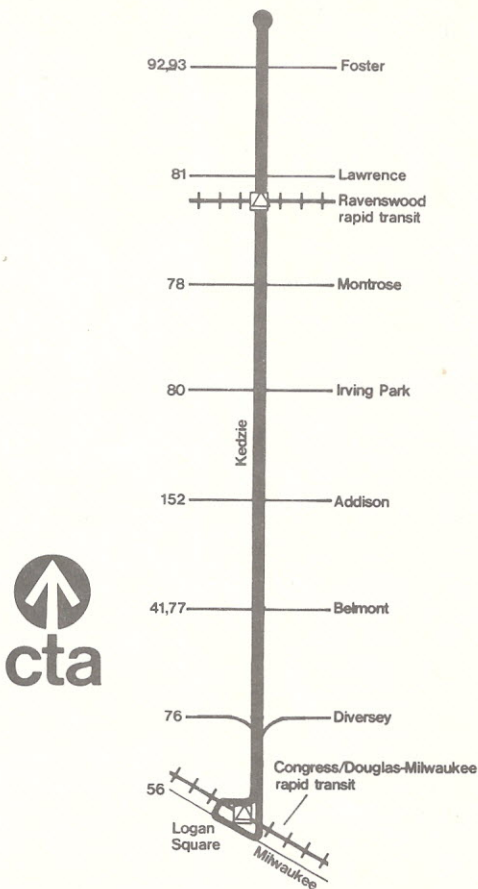

North Kedzie

Chicago Transit Authority

For more information call the RTA
 24 hour Travel Information Center
 in Chicago 836-7000
 suburbs 800-972-7000 toll-free
 For better service call Tuesday through Sunday
 before 8:00a or after 5:00p

Monday thru Friday

Northbound		Southbound	
Leave Logan Square	Arrive Kedzie/Berwyn	Leave Kedzie/Berwyn	Arrive Logan Square
6:30a	6:47a	6:00a	6:16a
6:50	7:08	6:20	6:36
7:10	7:28	6:40	6:57
7:30	7:48	7:00	7:18
7:50	8:08	7:20	7:39
8:10	8:28	7:40	7:59
8:30	8:48	8:00	8:19
8:50	9:08	8:20	8:39
9:10	9:28	8:40	8:59
9:30	9:48	9:00	9:19
10:00	10:18	9:30	9:48
10:30	10:48	10:00	10:18
11:00	11:18	10:30	10:48
11:30	11:48	11:00	11:18
12:00N	12:18p	11:30	11:48
12:30	12:48	12:00N	12:18p
1:00	1:18	12:30	12:48
1:30	1:48	1:00	1:18
2:00	2:18	1:30	1:48
2:30	2:49	2:00	2:18
2:50	3:10	2:20	2:38
3:10	3:31	2:40	2:58
3:30	3:51	3:00	3:18
3:50	4:11	3:20	3:39
4:10	4:31	3:40	4:00
4:30	4:51	4:00	4:20
4:50	5:12	4:20	4:40
5:10	5:32	4:40	5:00
5:30	5:52	5:00	5:20
5:50	6:12	5:20	5:40
6:10	6:32	5:40	5:59
6:30	6:51	6:00	6:18
7:00	7:20	6:30	6:47