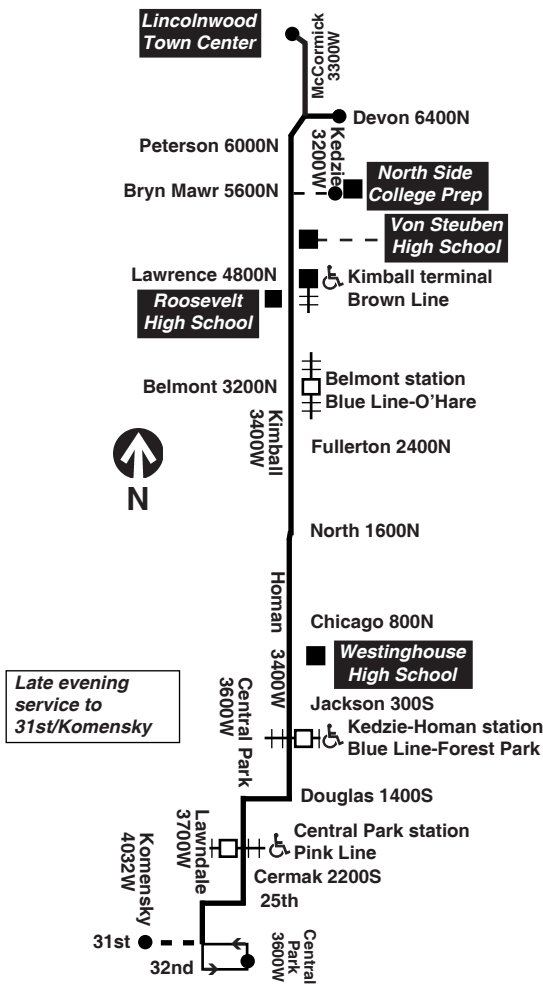

CTA Bike & Ride

Bicycle racks are available on the front exteriors of CTA buses. Bicycles can be placed on bicycle racks during normal hours of operation for each route. Racks accommodate two (2) bicycles at a time. Bicycles are also permitted on CTA trains during certain hours.

Please Stand Up &

for Seniors and People with Disabilities

Federal law requires priority seating be designated for seniors and people with disabilities.

The schedules and other information in this timetable are subject to change. CTA does not assume responsibility for errors in timetables, nor for inconvenience or damage resulting from delayed trains or buses due to weather, traffic conditions, etc.

Supplementary service may be provided over portions of this route in addition to the trips shown. Please check destination signs and announcements when boarding buses.

CTA operating costs are funded in part through the Regional Transportation Authority, by the federal and state governments, and the City of Chicago and County of Cook.

For more information call the RTA Travel Information Center in Chicago: 312-836-7000. Open 5 a.m. until 1 a.m. every day.

Para obtener mayor información, en Español, llame al Centro de Información: 312-836-7000.

Chicago Transit Authority

82

Kimball/Homan

Effective September 6, 2015

Additional service may be provided on school days, September through June

Monday thru Friday

Northbound

Leave 31st/Central Pk	Leave Cermak/Central Pk	Homan/Jackson	Kimball/Belmont	Kimball/Lawrence/Brown Line	Arrive Devon/Kedzie	Arrive Lincolnwood Town Center
----	4:04C	4:05am	4:26am	4:35am	4:45am	----
----	4:24C	4:25	4:46	4:55	5:05	----
4:30am	4:35	4:45	5:06	5:16	5:26	----
----	4:59C	5:00	5:21	5:31	5:41	----
4:57	5:02	5:12	5:35	5:47	5:58	----
----	5:21C	5:22	5:46	5:58	6:10	----
5:16	5:21	5:31	5:55	6:07	6:19	----
----	5:38C	5:39	6:04	6:16	6:29	----
5:31	5:37	5:47	6:12	6:25	6:39	----
----	5:52C	5:53	6:18	6:31	6:45	----
5:44	5:50	6:00	6:25	6:38	6:52	----
----	6:06C	6:07	6:33	6:46	7:01	----
5:57	6:03	6:14	6:41	6:55	7:10	----
----	6:19C	6:20	6:47	7:01	7:16	----
6:08	6:14	6:25	6:52	7:06	7:21	----
----	6:29CS	6:30	6:57	7:11	----	7:20P
----	6:24	6:35	7:02	7:16	7:31	----
----	6:38CS	6:39	7:06	7:20	----	7:28P
6:26	6:32	6:43	7:10	7:24	7:39	----
----	6:46CS	6:47	7:14	7:28	----	7:36P
----	6:40	6:52	7:19	7:33	7:48	----
----	6:55CS	6:56	7:23	7:37	----	7:46P
6:41	6:47	7:00	7:28	7:42	7:56	----

then every 11 to 18 minutes from 31st/Central Park to Lincolnwood TC, 5 to 10 minutes from Cermak/Central Park to Lincolnwood TC until

7:40	7:46	8:00	8:28	8:41	8:55	----
----	7:54	8:08	8:36	8:49	----	9:04
7:55	8:01	8:15	8:43	8:56	----	9:11
----	8:09	8:23	8:51	9:04	----	9:19
8:11	8:17	8:31	8:59	9:11	----	9:26

then every 9 to 13 minutes to Lincolnwood Town Center until

11:42	11:48	12:00pm	12:28pm	12:41pm	----	12:57pm
----	12:08C	12:09	12:37	12:50	----	1:06
12:00pm	12:06	12:18	12:46	12:59	----	1:15

then every 9 to 18 minutes from 31st/Central Park to Lincolnwood TC, 7 to 9 minutes from Homan/Jackson to Lincolnwood TC until

1:00	1:06	1:18	1:46	1:59	----	2:15
----	1:23	1:24	1:52	2:05	----	2:21
----	1:17	1:29	1:58	2:12	2:26pm	----
1:16	1:22	1:34	2:04	2:17	----	2:33
----	1:38C	1:39	2:09	2:23	2:38	----
1:26	1:32	1:45	2:15	2:29	----	2:45
----	1:49C	1:50	2:21	2:35	2:51	----
----	1:42	1:55	2:26	2:40	----	2:56
1:42	1:48	2:01	2:32	2:46	----	3:02

then every 6 to 12 minutes from 31st/Central Park to Lincolnwood TC, 6 to 7 minutes from Homan/Jackson to Lincolnwood TC until

2:54	3:00	3:14	3:47	4:03	----	4:20
----	3:20C	3:21	3:54	4:10	----	4:27
3:08	3:14	3:28	4:01	4:17	----	4:34

then every 8 to 13 minutes to Lincolnwood Town Center until

6:16	6:22	6:34	7:02	7:14	----	7:29
6:30	6:36	6:48	7:16	7:28	----	7:42

then every 16 to 20 minutes to Lincolnwood Town Center until

8:40	8:45	8:55	9:18	9:28	----	9:42
9:00K	9:06	9:16	9:38	9:48	9:59	----

then every 22 minutes from 31st/Komensky to Devon/Kedzie until

12:18K	12:24am	12:32am	12:52am	1:01am	1:12am	----
12:26K	12:32	12:40	----	----	----	----
12:46K	12:52	1:00	----	----	----	----
1:07K	1:13	1:21	----	----	----	----
1:29K	1:35	1:43	----	----	----	----

P - trip ends at Peterson/Kimball at time shown
S - trip operates on school days only

82 Kimball/Homan

Southbound