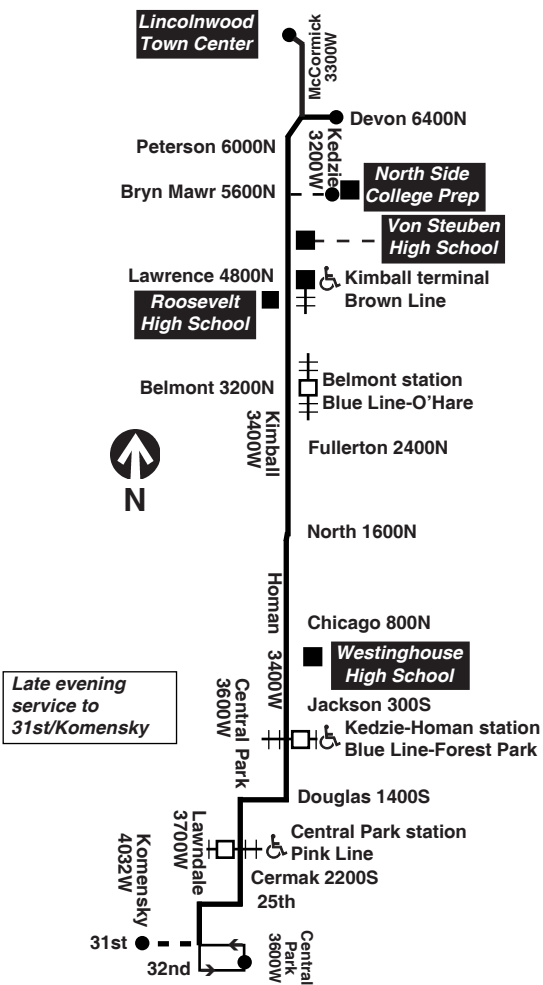

CTA Bike & Ride

Bicycle racks are available on the front exteriors of CTA buses. Bicycles can be placed on bicycle racks during normal hours of operation for each route. Racks accommodate two (2) bicycles at a time. Bicycles are also permitted on CTA trains during certain hours.

Please Stand Up &

for Seniors and People with Disabilities

Federal law requires priority seating be designated for seniors and people with disabilities.

The schedules and other information in this timetable are subject to change. CTA does not assume responsibility for errors in timetables, nor for inconvenience or damage resulting from delayed trains or buses due to weather, traffic conditions, etc.

Supplementary service may be provided over portions of this route in addition to the trips shown. Please check destination signs and announcements when boarding buses.

CTA operating costs are funded in part through the Regional Transportation Authority, by the federal and state governments, and the City of Chicago and County of Cook.

For more information call the RTA Travel Information Center in Chicago: 312-836-7000. Open 5 a.m. until 1 a.m. every day.

Para obtener mayor información, en Español, llame al Centro de Información: 312-836-7000.

Chicago Transit Authority

82

Kimball/Homan

Effective December 20, 2015

Additional service may be provided on school days, September through June

Monday thru Friday

82 Kimball/Homan

Northbound

Leave 31st/Central Pk	Leave Cermak/Central Pk	Homan/Jackson	Kimball/Fullerton	Kimball/Lawrence Brown Line	Arrive Devon/Kedzie	Arrive Lincolnwood Town Center
----	4:04C	4:05am	4:21am	4:35am	4:45am	----
----	4:24C	4:25	4:41	4:55	5:05	----
4:30am	4:35	4:45	5:01	5:16	5:26	----
----	4:59C	5:00	5:16	5:31	5:41	----
4:57	5:02	5:12	5:29	5:47	5:58	----

then every 11 to 19 minutes from 31st/Central Park to Devon/Kedzie, and every 5 to 10 minutes from Homan/Jackson to Devon/Kedzie until

6:08	6:14	6:25	6:44	7:06	7:21	----
----	6:29CS	6:30	6:49	7:11	----	7:20P
----	6:24	6:35	6:54	7:16	7:31	----
----	6:38CS	6:39	6:58	7:20	----	7:28P
6:26	6:32	6:43	7:02	7:24	7:39	----
----	6:46CS	6:47	7:06	7:28	----	7:36P
----	6:40	6:52	7:11	7:33	7:48	----
----	6:55C	6:56	7:15	7:37	----	7:46P
6:41	6:47	7:00	7:20	7:42	7:56	----

then every 16 to 18 minutes from 31st/Central Park to Devon/Kedzie, and every 4 to 9 minutes from Homan/Jackson to Devon/Kedzie until

7:40	7:46	8:00	8:20	8:41	8:55	----
----	7:54	8:08	8:28	8:49	----	9:04
7:55	8:01	8:15	8:35	8:56	----	9:11
----	8:09	8:23	8:43	9:04	----	9:19
8:11	8:17	8:31	8:51	9:11	----	9:26

then every 9 to 13 minutes to Lincolnwood Town Center until

11:42	11:48	12:00pm	12:21pm	12:41pm	----	12:57pm
----	12:08C	12:09	12:30	12:50	----	1:06
12:00pm	12:06	12:18	12:39	12:59	----	1:15
12:09	12:15	12:27	12:48	1:08	----	1:24
12:18	12:24	12:36	12:57	1:17	----	1:33
----	12:44C	12:45	1:06	1:26	----	1:42
12:36	12:42	12:54	1:15	1:35	----	1:51
12:44	12:50	1:02	1:23	1:43	----	1:59
----	1:10C	1:11	1:32	1:52	----	2:08
1:00	1:06	1:18	1:39	1:59	----	2:15
----	1:23C	1:24	1:45	2:05	----	2:21
----	1:17	1:29	1:51	2:12	2:26pm	----
1:16	1:22	1:34	1:56	2:17	----	2:33
----	1:38C	1:39	2:01	2:23	2:38	----
1:26	1:32	1:45	2:07	2:29	----	2:45
----	1:49C	1:50	2:12	2:35	2:51	----
----	1:42	1:55	2:17	2:40	----	2:56
1:42	1:48	2:01	2:23	2:46	----	3:02

then every 6 to 12 minutes from 31st/Central Park to Lincolnwood TC, 6 to 9 minutes from Homan/Jackson to Lincolnwood TC until

3:25	3:31	3:45	4:08	4:34	----	4:51
3:34	3:40	3:54	4:17	4:43	----	5:00
3:42	3:48	4:02	4:25	4:51	----	5:08

then every 8 to 11 minutes to Lincolnwood Town Center until

5:51	5:57	6:09	6:31	6:51	----	7:08
6:03	6:09	6:21	6:42	7:01	----	7:16
6:16	6:22	6:34	6:55	7:14	----	7:29

then every 14 to 20 minutes to Lincolnwood Town Center until

8:40	8:45	8:55	9:13	9:28	----	9:42
9:00K	9:06	9:16	9:34	9:48	9:59	----
9:22K	9:28	9:38	9:56	10:10	10:21	----

then every 22 minutes from 31st/Komensky to Devon/Kedzie until

12:18K	12:24am	12:32am	12:47am	1:01am	1:12am	----
12:26K	12:32	12:40	----	----	----	----
12:46K	12:52	1:00	----	----	----	----
1:07K	1:13	1:21	----	----	----	----
1:29K	1:35	1:43	----	----	----	----

P - trip ends at Peterson/Kimball at time shown
S - trip operates on school days only

Southbound