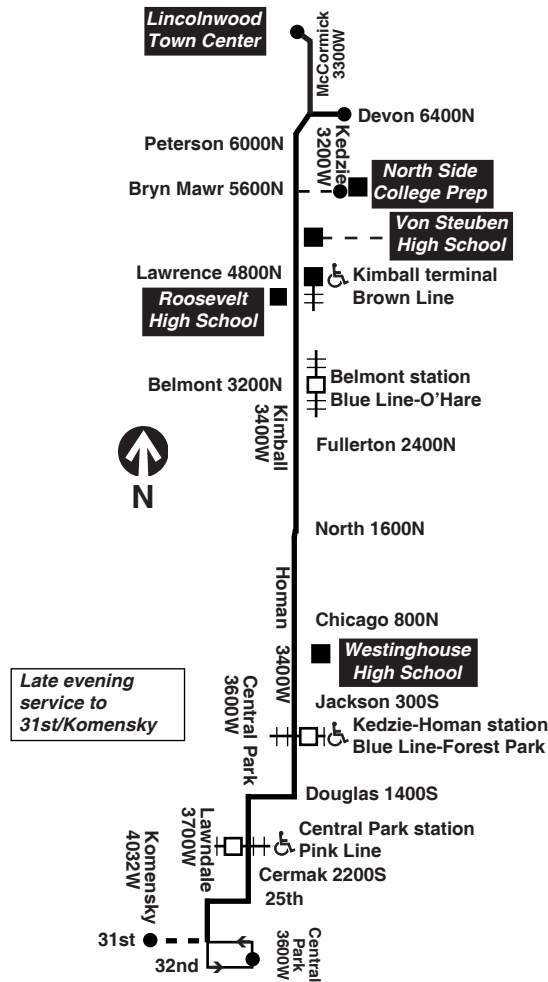

CTA Bike & Ride

Bicycle racks are available on the front exteriors of CTA buses. Bicycles can be placed on bicycle racks during normal hours of operation for each route. Racks accommodate two (2) bicycles at a time. Bicycles are also permitted on CTA trains during certain hours.

Please Stand Up &

for Seniors and People with Disabilities

Federal law requires priority seating be designated for seniors and people with disabilities.

The schedules and other information in this timetable are subject to change. CTA does not assume responsibility for errors in timetables, nor for inconvenience or damage resulting from delayed trains or buses due to weather, traffic conditions, etc.

Supplementary service may be provided over portions of this route in addition to the trips shown. Please check destination signs and announcements when boarding buses.

CTA operating costs are funded in part through the Regional Transportation Authority, by the federal and state governments, and the City of Chicago and County of Cook.

For more information call the RTA Travel Information Center in Chicago: 312-836-7000. Open 6am until 7pm, Monday thru Saturday.

Para obtener mayor información, en Español, llame al Centro de Información: 312-836-7000.

Chicago Transit Authority

82

Kimball/Homan

Effective December 16, 2018

Additional service may be provided on school days, September through June

Monday thru Friday

Northbound

Leave Central Pk	Leave Central Pk/Cermak	Homan/Jackson	Kimball/Fullerton	Kimball/Lawrence Brown Line	Arrive Devon/Kedzie	Arrive Lincolnwood Town Center
4:04C	4:05am	4:25	4:41	4:55	5:05	---
4:30am	4:35	4:45	5:01	5:16	5:26	---
4:57	4:59C	5:00	5:16	5:31	5:41	---
5:15	5:21C	5:22	5:39	5:58	6:10	---
5:28	5:30	5:37	5:55	6:14	6:27	---
5:47	5:48C	5:49	6:07	6:27	6:41	---
6:03	5:53	5:59	6:17	6:37	6:51	---
6:18	6:06C	6:07	6:26	6:47	7:01	---
6:37	6:09	6:11	6:30	6:51	7:05	---
6:52	6:15SC	6:16	6:35	6:57	7:05P	---
7:07	6:23SC	6:24	6:43	7:05	7:13P	---
7:22	6:17	6:28	6:47	7:09	7:24	---
7:37	6:31SC	6:32	6:51	7:13	7:21P	---
7:52	6:24	6:35	6:54	7:16	7:31	---
8:07	6:38SC	6:39	6:58	7:20	7:29P	---
8:22	6:33	6:44	7:03	7:25	7:40	---
8:37	6:48SC	6:49	7:08	7:30	7:38P	---
8:52	6:43	6:55	7:15	7:37	7:51	---

then every 6 to 8 minutes to Devon/Kedzie until

7:42	7:48	8:02	8:22	8:43	8:57	---
7:52	7:58	8:12	8:32	8:53	---	9:08am
8:02	8:08	8:22	8:42	9:03	---	9:18

then every 8 to 13 minutes to Lincolnwood Town Center until

11:33	11:39	11:51	12:12pm	12:32pm	---	12:48pm
11:53	11:59C	12:00pm	12:21	12:41	---	12:57
12:09	12:15	12:27	12:48	1:08	---	1:24
12:18	12:24	12:36	12:57	1:17	---	1:33
12:36	12:44C	12:45	1:06	1:26	---	1:42
12:44	12:50	1:02	1:23	1:43	---	1:59
1:00	1:10C	1:11	1:32	1:52	---	2:08
1:16	1:06	1:18	1:39	1:59	---	2:15
1:32	1:23C	1:24	1:45	2:05	---	2:21
1:48	1:17	1:29	1:51	2:12	2:26pm	---
2:04	1:22	1:34	1:56	2:17	---	2:33
2:20	1:38C	1:39	2:01	2:23	2:38	---
2:36	1:32	1:45	2:07	2:29	---	2:45
2:52	1:49C	1:50	2:12	2:35	2:51	---
3:08	1:42	1:55	2:17	2:40	---	2:56
3:24	1:48	2:01	2:23	2:46	---	3:02

then every 6 to 12 minutes from 31st/Central Pk to Lincolnwood TC and 6 to 7 minutes from Homan/Jackson to Lincolnwood TC until

2:54	3:00	3:14	3:37	4:03	---	4:20
3:08	3:20C	3:21	3:44	4:10	---	4:27
3:24	3:14	3:28	3:51	4:17	---	4:34

then every 8 to 14 minutes to Lincolnwood Town Center until

6:30	6:36	6:48	7:09	7:28	---	7:42
6:46	6:51	7:03	7:23	7:41	---	7:55
7:03	7:08	7:19	7:38	7:55	---	8:09

then every 18 to 20 minutes to Lincolnwood Town Center until

8:40	8:45	8:55	9:13	9:28	---	9:42
9:00K	9:06	9:16	9:34	9:48	9:59	---
9:22K	9:28	9:38	9:56	10:10	10:21	---

then every 22 minutes from 31st/Komensky to Devon/Kedzie until

12:18K	12:24am	12:32am	12:47am	1:01am	1:12am	---
12:26K	12:32	12:40	---	---	---	---
12:46K	12:52	1:00	---	---	---	---
1:07K	1:13	1:21	---	---	---	---
1:29K	1:35	1:43	---	---	---	---

S - trip operates on school days only
K - trip begins/ends at 31st/Komensky at time shown

82 Kimball/Homan

Southbound