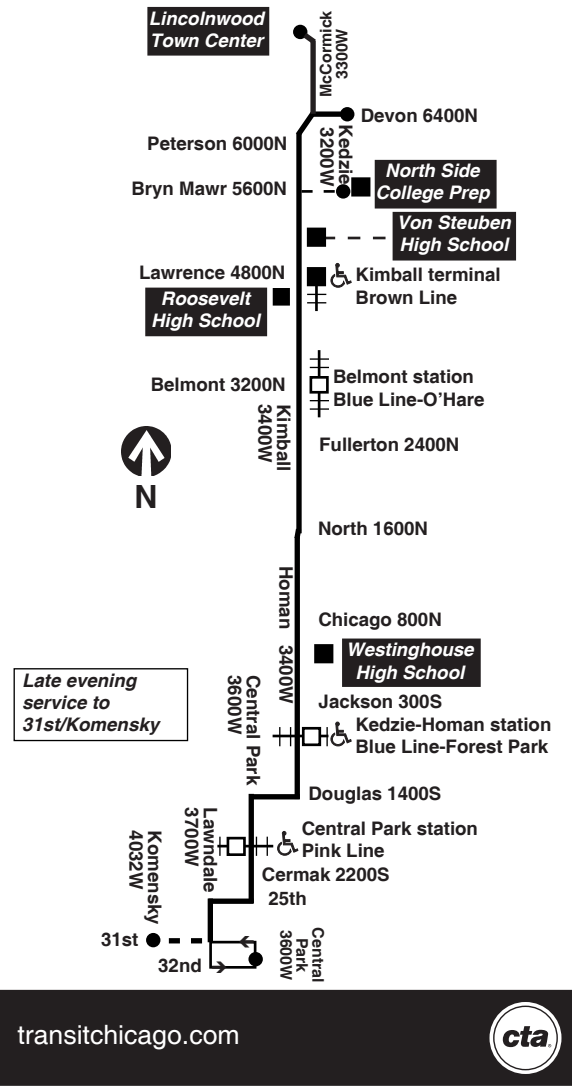

CTA Bike & Ride

Bicycle racks are available on the front exteriors of CTA buses. Bicycles can be placed on bicycle racks during normal hours of operation for each route. Racks accommodate two (2) bicycles at a time. Bicycles are also permitted on CTA trains during certain hours.

Please Stand Up &

for Seniors and People with Disabilities

Federal law requires priority seating be designated for seniors and people with disabilities.

The schedules and other information in this timetable are subject to change. CTA does not assume responsibility for errors in timetables, nor for inconvenience or damage resulting from delayed trains or buses due to weather, traffic conditions, etc.

Supplementary service may be provided over portions of this route in addition to the trips shown. Please check destination signs and announcements when boarding buses.

CTA operating costs are funded in part through the Regional Transportation Authority, by the federal and state governments, and the City of Chicago and County of Cook.

For more information call the RTA Travel Information Center in Chicago: 312-836-7000. Open 6am until 7pm, Monday thru Saturday.

Para obtener mayor información, en Español, llame al Centro de Información: 312-836-7000.

Chicago Transit Authority

82

Kimball/Homan

Effective June 14, 2020

Additional service may be provided on school days, September through June

Monday thru Friday

Northbound

Leave Central Pk	Leave Central Park/Cermak	Homan/Jackson	Kimball/Fullerton	Lawrence Brown Line	Arrive Devon/Kedzie	Arrive Lincolnwood Town Center
4:04C	4:24C	4:05am	4:21am	4:35am	4:45am	----
4:30am	4:35	4:45	5:01	5:16	5:26	----
4:57	4:59C	5:00	5:16	5:31	5:41	----
5:15	5:21C	5:12	5:29	5:47	5:58	----
5:28	5:36C	5:22	5:39	5:58	6:10	----
5:49C	5:54	5:30	5:47	6:06	6:18	----
6:01C	6:09	5:37	5:55	6:14	6:27	----
6:13C	6:23	5:44	6:02	6:22	6:35	----
6:29	6:36	5:50	6:08	6:28	6:42	----
6:43	6:49	6:02	6:20	6:40	6:54	----
7:01	7:09	6:08	6:26	6:47	7:02	----
7:16	7:24	6:14	6:33	6:55	7:10	----
7:22	7:30	6:20	6:39	7:01	7:16	----
7:29	7:37	6:26	6:45	7:07	7:22	----
7:36	7:44	6:33	6:52	7:14	7:29	----
7:43	7:51	6:40	6:59	7:21	7:36	----
7:51	8:00	6:47	7:06	7:28	7:43	----
8:08	8:17	6:55	7:14	7:36	7:51	----

then every 7 to 8 minutes to Devon/Kedzie until
7:44 7:50 8:04 8:24 8:45 8:59
7:52 7:58 8:12 8:32 8:53 9:08am
8:02 8:08 8:22 8:42 9:03 9:18

then every 10 to 13 minutes to Lincolnwood Town Center until

11:33	11:51	12:12pm	12:32pm	12:48pm
11:33	11:59C	12:00pm	12:21	12:41
11:51	11:57	12:09	12:30	12:50
12:00pm	12:06pm	12:18	12:39	12:59
12:09	12:15	12:27	12:48	1:08
12:18	12:24	12:36	12:57	1:17
12:36	12:42	12:54	1:15	1:35
12:44	12:50	1:02	1:23	1:43
1:00	1:10C	1:11	1:32	1:52
1:06	1:23C	1:24	1:45	2:05
1:16	1:17	1:29	1:51	2:12
1:26	1:22	1:34	1:56	2:17
1:32	1:38C	1:39	2:01	2:23
1:42	1:49C	1:45	2:07	2:29
1:48	1:42	1:55	2:12	2:35
2:01	1:42	1:55	2:17	2:40
2:23	1:48	2:01	2:23	2:46

then every 6 to 12 minutes from 31st/Central Pk to Lincolnwood TC and 6 to 7 minutes from Homan/Congress to Lincolnwood TC until

2:54	3:00	3:14	3:37	4:03	4:20
3:08	3:20C	3:21	3:44	4:10	4:27
3:14	3:28	3:51	4:17	4:43	4:34

then every 8 to 14 minutes to Lincolnwood Town Center until

6:30	6:36	6:48	7:09	7:28	7:42
6:46	6:51	7:03	7:23	7:41	7:55
7:03	7:08	7:19	7:38	7:55	8:09

then every 18 to 20 minutes to Lincolnwood Town Center until

8:40	8:45	8:55	9:13	9:28	9:42
9:00K	9:06	9:16	9:34	9:48	9:59
9:22K	9:28	9:38	9:56	10:10	10:21
9:44K	9:50	10:00	10:17	10:30	10:41
10:06K	10:12	10:22	10:38	10:51	11:01
10:28K	10:34	10:44	11:00	11:13	11:23
10:50K	10:56	11:05	11:20	11:34	11:44
11:12K	11:18	11:26	11:41	11:55	12:06am
11:34K	11:40	11:48	12:03am	12:17am	12:28
11:56K	12:02am	12:10am	12:25	12:39	12:50
12:18K	12:24	12:32	12:47	1:01	1:12
12:26K	12:32	12:40	----	----	----
12:46K	12:52	1:00	----	----	----
1:07K	1:13	1:21	----	----	----
1:29K	1:35	1:43	----	----	----

K - trip begins/ends at 31st/Komensky at time shown

82 Kimball/Homan

Southbound