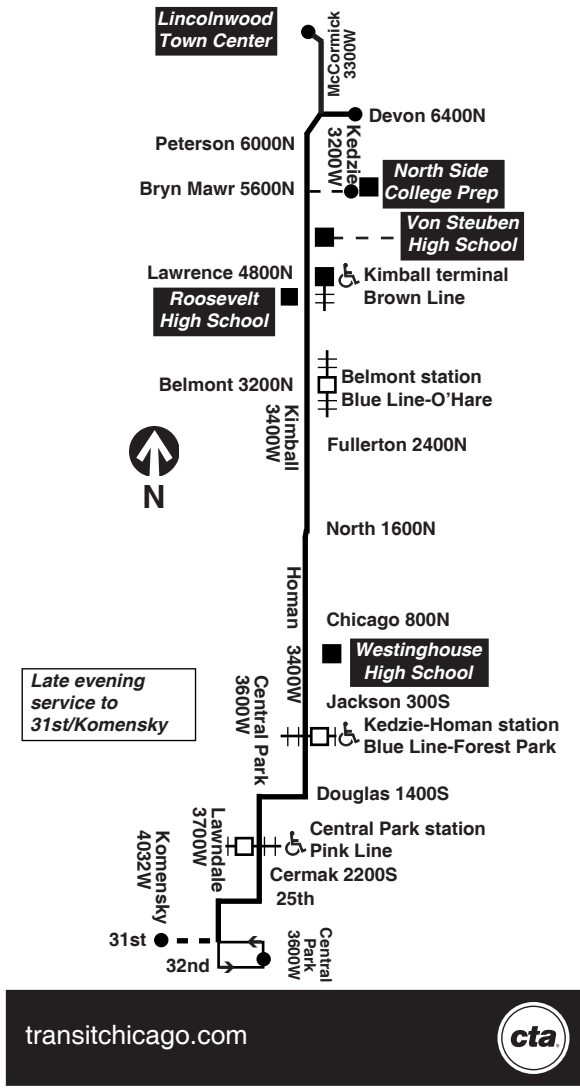

CTA Bike & Ride

Bicycle racks are available on the front exteriors of CTA buses. Bicycles can be placed on bicycle racks during normal hours of operation for each route. Racks accommodate two (2) bicycles at a time. Bicycles are also permitted on CTA trains during certain hours.

Please Stand Up &

for Seniors and People with Disabilities

Federal law requires priority seating be designated for seniors and people with disabilities.

The schedules and other information in this timetable are subject to change. CTA does not assume responsibility for errors in timetables, nor for inconvenience or damage resulting from delayed trains or buses due to weather, traffic conditions, etc.

Supplementary service may be provided over portions of this route in addition to the trips shown. Please check destination signs and announcements when boarding buses.

CTA operating costs are funded in part through the Regional Transportation Authority, by the federal and state governments, and the City of Chicago and County of Cook.

For more information call the RTA Travel Information Center in Chicago: 312-836-7000. Open 6am until 7pm, Monday thru Saturday.

Para obtener mayor información, en Español, llame al Centro de Información: 312-836-7000.

Chicago Transit Authority

82

Kimball/Homan

Effective September 6, 2020

Additional service may be provided on school days, September through June

Monday thru Friday

Northbound

Leave 31st/Central Pk	Leave Central Pk/Cermak	Homan/Jackson	Kimball/Fullerton	Lawrence Brown Line	Kimball/Devon/Kedzie	Arrive Lincolnwood Town Center
4:04C	4:05am	4:21am	4:35am	4:45am	---	---
4:24C	4:25	4:41	4:55	5:05	---	---
4:30am	4:35	4:45	5:01	5:16	5:26	---
4:59C	5:00	5:16	5:31	5:41	---	---
4:57	5:02	5:12	5:29	5:47	5:58	---
5:21C	5:22	5:39	5:58	6:10	---	---
5:15	5:20	5:30	5:47	6:06	6:18	---
5:36C	5:37	5:55	6:14	6:27	---	---
5:28	5:34	5:44	6:02	6:22	6:35	---
5:48C	5:49	6:07	6:27	6:41	---	---
5:44	5:54	6:12	6:32	6:46	---	---
5:58C	5:59	6:17	6:37	6:51	---	---
5:47	5:53	6:03	6:21	6:41	6:55	---
6:06C	6:07	6:26	6:47	7:01	---	---
6:01	6:11	6:30	6:51	7:05	---	---
6:03	6:09	6:20	6:39	7:01	7:16	---
6:17	6:28	6:47	7:09	7:24	---	---
6:18	6:24	6:35	6:54	7:16	7:31	---
6:33	6:44	7:03	7:25	7:40	---	---
6:37	6:43	6:55	7:15	7:37	7:51	---
then every 6 to 8 minutes to Devon/Kedzie until						
7:42	7:48	8:02	8:22	8:43	8:57	---
7:52	7:58	8:12	8:32	8:53	---	9:08am
8:02	8:08	8:22	8:42	9:03	---	9:18
then every 10 to 13 minutes to Lincolnwood Town Center until						
11:33	11:39	11:51	12:12pm	12:32pm	---	12:48pm
11:51	11:57	12:09	12:30	12:50	---	1:06
12:00pm	12:06pm	12:18	12:39	12:59	---	1:15
12:09	12:15	12:27	12:48	1:08	---	1:24
12:18	12:24	12:36	12:57	1:17	---	1:33
12:36	12:42	12:54	1:15	1:35	---	1:42
12:44	12:50	1:02	1:23	1:43	---	1:59
1:00	1:10C	1:11	1:32	1:52	---	2:08
1:06	1:18	1:39	1:59	---	---	2:15
1:23C	1:24	1:45	2:05	---	---	2:21
1:17	1:29	1:51	2:12	2:26pm	---	---
1:22	1:34	1:56	2:17	---	---	2:33
1:38C	1:39	2:01	2:23	2:38	---	---
1:26	1:32	1:45	2:07	2:29	---	2:45
1:49C	1:50	2:12	2:35	2:51	---	---
1:42	1:42	1:55	2:17	2:40	---	2:56
1:48	1:48	2:01	2:23	2:46	---	3:02
then every 6 to 12 minutes from 31st/Central Pk to Lincolnwood TC and 6 to 7 minutes from Homan/Congress to Lincolnwood TC until						
2:54	3:00	3:14	3:37	4:03	---	4:20
---	3:20C	3:21	3:44	4:10	---	4:27
3:08	3:14	3:28	3:51	4:17	---	4:34
then every 8 to 14 minutes to Lincolnwood Town Center until						
6:30	6:36	6:48	7:09	7:28	---	7:42
6:46	6:51	7:03	7:23	7:41	---	7:55
7:03	7:08	7:19	7:38	7:55	---	8:09
then every 18 to 20 minutes to Lincolnwood Town Center until						
8:40	8:45	8:55	9:13	9:28	---	9:42
9:00K	9:06	9:16	9:34	9:48	9:59	---
9:22K	9:28	9:38	9:56	10:10	10:21	---
9:44K	9:50	10:00	10:17	10:30	10:41	---
10:06K	10:12	10:22	10:38	10:51	11:01	---
10:28K	10:34	10:44	11:00	11:13	11:23	---
10:50K	10:56	11:05	11:20	11:34	11:44	---
11:12K	11:18	11:26	11:41	11:55	12:06am	---
11:34K	11:40	11:48	12:03am	12:17am	12:28	---
11:56K	12:02am	12:10am	12:25	12:39	12:50	---
12:18K	12:24	12:32	12:47	1:01	1:12	---
12:26K	12:32	12:40	---	---	---	---
12:46K	12:52	1:00	---	---	---	---
1:07K	1:13	1:21	---	---	---	---
1:29K	1:35	1:43	---	---	---	---

K - trip begins/ends at 31st/Komensky at time shown

82 Kimball/Homan

Southbound