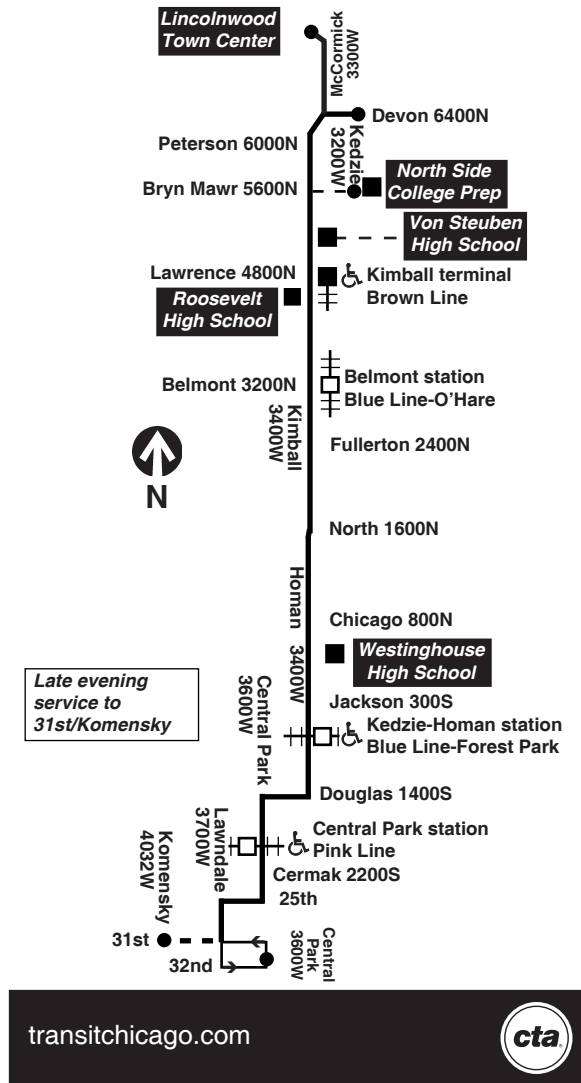

CTA Bike & Ride

Bicycle racks are available on the front exteriors of CTA buses. Bicycles can be placed on bicycle racks during normal hours of operation for each route. Racks accommodate two (2) bicycles at a time. Bicycles are also permitted on CTA trains during certain hours.

Please Stand Up &

for Seniors and People with Disabilities

Federal law requires priority seating be designated for seniors and people with disabilities.

The schedules and other information in this timetable are subject to change. CTA does not assume responsibility for errors in timetables, nor for inconvenience or damage resulting from delayed trains or buses due to weather, traffic conditions, etc.

Supplementary service may be provided over portions of this route in addition to the trips shown. Please check destination signs and announcements when boarding buses.

CTA operating costs are funded in part through the Regional Transportation Authority, by the federal and state governments, and the City of Chicago and County of Cook.

For more information call the RTA Travel Information Center in Chicago: 312-836-7000. Open 6am until 7pm, Monday thru Saturday.

Para obtener mayor información, en Español, llame al Centro de Información: 312-836-7000.

Chicago Transit Authority

82

Kimball/Homan

Effective June 12, 2022

Additional service may be provided on school days, September through June

Monday thru Friday

Northbound

Leave 31st/Central Pk	Leave Central Pk/Cermak	Homan/Jackson	Kimball/Fullerton	Lawrence Brown Line	Kimball/Devon/Kedzie	Arrive Lincolnwood Town Center
4:04C	4:05am	4:25	4:41	4:55	5:05	---
4:30am	4:35	4:45	5:01	5:16	5:26	---
---	4:59C	5:00	5:16	5:31	5:41	---
4:57	5:02	5:12	5:29	5:47	5:58	---
---	5:21C	5:22	5:39	5:58	6:10	---
5:15	5:20	5:30	5:47	6:06	6:18	---
---	5:36C	5:37	5:55	6:14	6:27	---
5:28	5:34	5:44	6:02	6:22	6:35	---
---	5:49C	5:50	6:08	6:28	6:42	---
---	5:46	5:56	6:14	6:34	6:48	---
---	6:01C	6:02	6:20	6:40	6:54	---
5:51	5:57	6:08	6:26	6:47	7:02	---
---	6:13C	6:14	6:33	6:55	7:10	---
---	6:09	6:20	6:39	7:01	7:16	---
6:09	6:15	6:26	6:45	7:07	7:22	---
---	6:22	6:33	6:52	7:14	7:29	---
6:23	6:29	6:40	6:59	7:21	7:36	---
---	6:36	6:47	7:06	7:28	7:43	---
6:37	6:43	6:55	7:14	7:36	7:51	---

then every 7 to 8 minutes to Devon/Kedzie until
7:44 7:50 8:04 8:24 8:45 8:59
7:52 7:58 8:12 8:32 8:53 9:08am
8:02 8:08 8:22 8:42 9:03

then every 10 to 13 minutes to Lincolnwood Town Center until

11:33	11:39	11:51	12:12pm	12:32pm	---	12:48pm
---	11:59C	12:00pm	12:21	12:41	---	12:57
11:51	11:57	12:09	12:30	12:50	---	1:06
12:00pm	12:06pm	12:18	12:39	12:59	---	1:15
12:09	12:15	12:27	12:48	1:08	---	1:24
12:18	12:24	12:36	12:57	1:17	---	1:33
---	12:44C	12:45	1:06	1:26	---	1:42
12:36	12:42	12:54	1:15	1:35	---	1:51
12:44	12:50	1:02	1:23	1:43	---	1:59
---	1:10C	1:11	1:32	1:52	---	2:08
1:00	1:06	1:18	1:39	1:59	---	2:15
---	1:23C	1:24	1:45	2:05	---	2:21
---	1:17	1:29	1:51	2:12	2:26pm	---
1:16	1:22	1:34	1:56	2:17	---	2:33
---	1:38C	1:39	2:01	2:23	2:38	---
1:26	1:32	1:45	2:07	2:29	---	2:45
---	1:49C	1:50	2:12	2:35	2:51	---
---	1:42	1:55	2:17	2:40	---	2:56
1:42	1:48	2:01	2:23	2:46	---	3:02

then every 6 to 12 minutes from 31st/Central Pk to Lincolnwood TC and 12 to 18 minutes from Homan/Congress to Lincolnwood TC until
2:54 3:00 3:14 3:37 4:03
--- 3:20C 3:21 3:44 4:10
3:08 3:14 3:28 3:51 4:17

then every 8 to 10 minutes to Lincolnwood Town Center until
5:40 5:46 5:58 6:20 6:42
5:51 5:57 6:09 6:31 6:51
6:03 6:09 6:21 6:42 7:01

K - trip begins/ends at 31st/Komensky at time shown

82 Kimball/Homan

Southbound

Leave Lincolnwood Town Center	Leave Devon/Kedzie	Kimball/Lawrence Brown Line	Kimball/Belmont	Homan/Jackson	Central Pk/Cermak	Arrive 31st/Central Pk
---	---	---	---	4:11am	4:20am	4:27am
---	---	---	---	4:38	4:47	4:54
---	---	---	---	4:56	5:05	5:12
---	---	---	---	5:09	5:18	5:25
---	---	---	---	5:31	5:40	5:47
---	4:50am	4:59am	5:09am	5:31	5:40	5:47
---	5:11	5:20	5:30	5:53	6:03	6:10
---	5:32	5:41	5:51	6:14	6:24	6:31
---	5:49	5:58	6:09	6:36	6:46	6:54
---	6:05	6:14	6:26	6:53	7:04	7:12
---	6:16	6:26	6:38	7:06	7:17	7:26
---	6:25	6:35	6:47	7:15	7:26	7:35
---	6:34	6:45	6:58	7:27	7:38	7:47
---	6:42	6:54	7:08	7:38	7:50	7:57
---	6:49	7:01	7:15	7:45	7:57	8:04
---	6:56	7:08	7:22	7:52	8:04	8:11
---	7:03	7:15	7:29	7:59	8:11	8:18
---	7:10	7:22	7:36	8:06	8:18	---
---	7:17	7:29	7:43	8:13	8:25	8:32
---	7:24	7:36	7:50	8:20	8:32	---
---	7:31	7:43	7:57	8:27	8:39	8:46