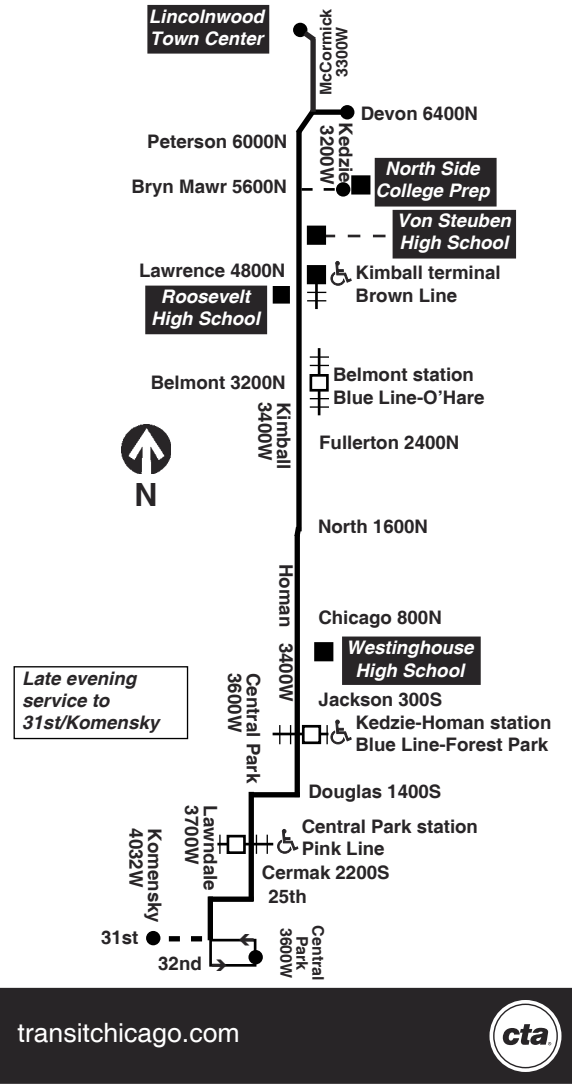

CTA Bike & Ride

Bicycle racks are available on the front exteriors of CTA buses. Bicycles can be placed on bicycle racks during normal hours of operation for each route. Racks accommodate two (2) bicycles at a time. Bicycles are also permitted on CTA trains during certain hours.

Please Stand Up &

for Seniors and People with Disabilities

Federal law requires priority seating be designated for seniors and people with disabilities.

The schedules and other information in this timetable are subject to change. CTA does not assume responsibility for errors in timetables, nor for inconvenience or damage resulting from delayed trains or buses due to weather, traffic conditions, etc.

Supplementary service may be provided over portions of this route in addition to the trips shown. Please check destination signs and announcements when boarding buses.

CTA operating costs are funded in part through the Regional Transportation Authority, by the federal and state governments, and the City of Chicago and County of Cook.

For more information call the RTA Travel Information Center in Chicago: 312-836-7000. Open 6am until 7pm, Monday thru Saturday.

Para obtener mayor información, en Español, llame al Centro de Información: 312-836-7000.

Chicago Transit Authority

82

Kimball/Homan

Effective August 21, 2022

Additional service may be provided on school days, September through June

Monday thru Friday

Northbound

Leave Central Pk	Leave Central Pk/Cermak	Homan/Jackson	Kimball/Fullerton	Lawrence Brown Line	Arrive Devon/Kedzie	Arrive Lincolnwood Town Center
4:04C	4:05am	4:25	4:41	4:55	5:05	---
4:30am	4:35	4:45	5:01	5:16	5:26	---
4:57	4:59C	5:00	5:16	5:31	5:41	---
5:15	5:21C	5:22	5:39	5:58	6:10	---
5:28	5:36C	5:37	5:55	6:14	6:27	---
5:47	5:48C	5:49	6:07	6:27	6:41	---
6:03	5:44	5:54	6:12	6:32	6:46	---
6:18	5:58C	5:59	6:17	6:37	6:51	---
6:37	6:06C	6:07	6:26	6:47	7:01	---
6:52	6:01	6:11	6:30	6:51	7:05	---
7:07	6:09	6:20	6:39	7:01	7:16	---
7:22	6:17	6:28	6:47	7:09	7:24	---
7:37	6:24	6:35	6:54	7:16	7:31	---
7:52	6:33	6:44	7:03	7:25	7:40	---
8:07	6:43	6:55	7:15	7:37	7:51	---

then every 6 to 8 minutes to Devon/Kedzie until
7:42 7:48 8:02 8:22 8:43 8:57
7:52 7:58 8:12 8:32 8:53 9:08am
8:02 8:08 8:22 8:42 9:03

then every 10 to 13 minutes to Lincolnwood Town Center until
11:33 11:39 11:51 12:12pm 12:32pm 12:48pm
11:51 11:57 12:09 12:30 12:41 12:57
12:00pm 12:06pm 12:18 12:39 12:59 1:15
12:09 12:15 12:27 12:48 1:08 1:24
12:18 12:24 12:36 12:57 1:17 1:33
12:36 12:42 12:54 1:15 1:35 1:51
12:44 12:50 1:02 1:23 1:43 1:59
1:00 1:10C 1:11 1:32 1:52 2:08
1:16 1:22 1:34 1:56 2:17 2:33
1:26 1:38C 1:39 2:01 2:23 2:38
1:42 1:48 2:01 2:23 2:46

then every 6 to 12 minutes from 31st/Central Pk to Lincolnwood TC and 12 to 18 minutes from Homan/Congress to Lincolnwood TC until
2:54 3:00 3:14 3:37 4:03 4:20
3:08 3:20C 3:21 3:44 4:10 4:27
3:08 3:14 3:28 3:51 4:17 4:34

then every 8 to 10 minutes to Lincolnwood Town Center until
5:40 5:46 5:58 6:20 6:42 6:59
5:51 5:57 6:09 6:31 6:51 7:08
6:03 6:09 6:21 6:42 7:01 7:16

then every 6 to 12 minutes from 31st/Central Pk to Lincolnwood TC and 12 to 18 minutes from Homan/Congress to Lincolnwood TC until
2:54 3:00 3:14 3:37 4:03 4:20
3:08 3:20C 3:21 3:44 4:10 4:27
3:08 3:14 3:28 3:51 4:17 4:34

then every 8 to 10 minutes to Lincolnwood Town Center until
5:40 5:46 5:58 6:20 6:42 6:59
5:51 5:57 6:09 6:31 6:51 7:08
6:03 6:09 6:21 6:42 7:01 7:16

then every 6 to 12 minutes from 31st/Central Pk to Lincolnwood TC and 12 to 18 minutes from Homan/Congress to Lincolnwood TC until
2:54 3:00 3:14 3:37 4:03 4:20
3:08 3:20C 3:21 3:44 4:10 4:27
3:08 3:14 3:28 3:51 4:17 4:34

then every 8 to 10 minutes to Lincolnwood Town Center until
5:40 5:46 5:58 6:20 6:42 6:59
5:51 5:57 6:09 6:31 6:51 7:08
6:03 6:09 6:21 6:42 7:01 7:16

K - trip begins/ends at 31st/Komensky at time shown

82 Kimball/Homan

Southbound